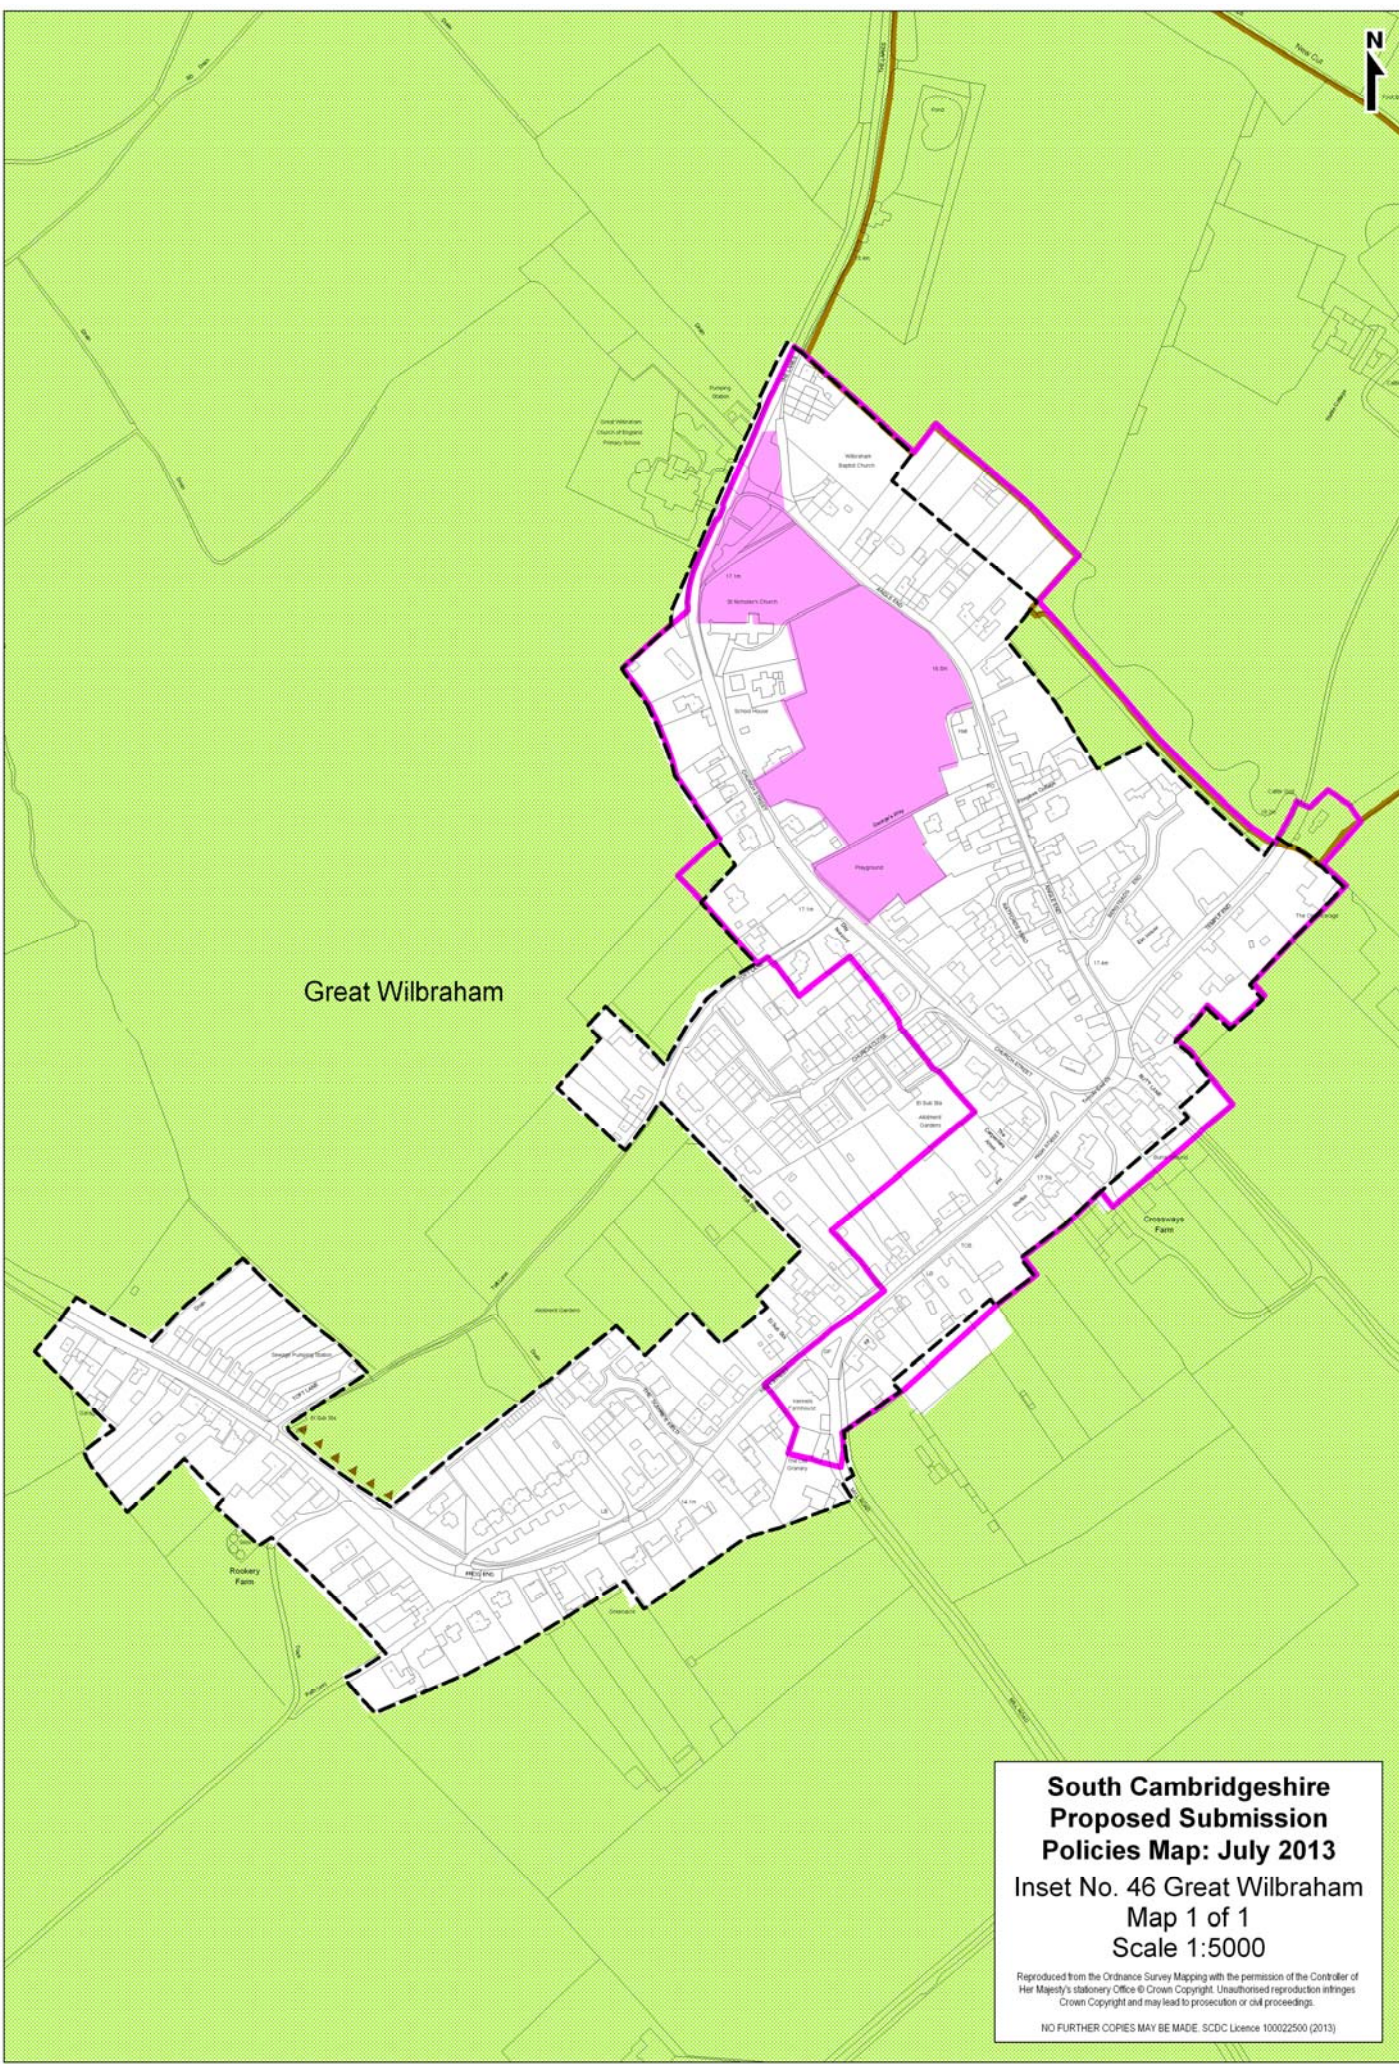

Great Wilbraham

**South Cambridgeshire  
Proposed Submission  
Policies Map: July 2013**  
Inset No. 46 Great Wilbraham  
Map 1 of 1  
Scale 1:5000

Reproduced from the Ordnance Survey Mapping with the permission of the Controller of Her Majesty's Stationery Office © Crown Copyright. Unauthorised reproduction infringes Crown Copyright and may lead to prosecution or civil proceedings.