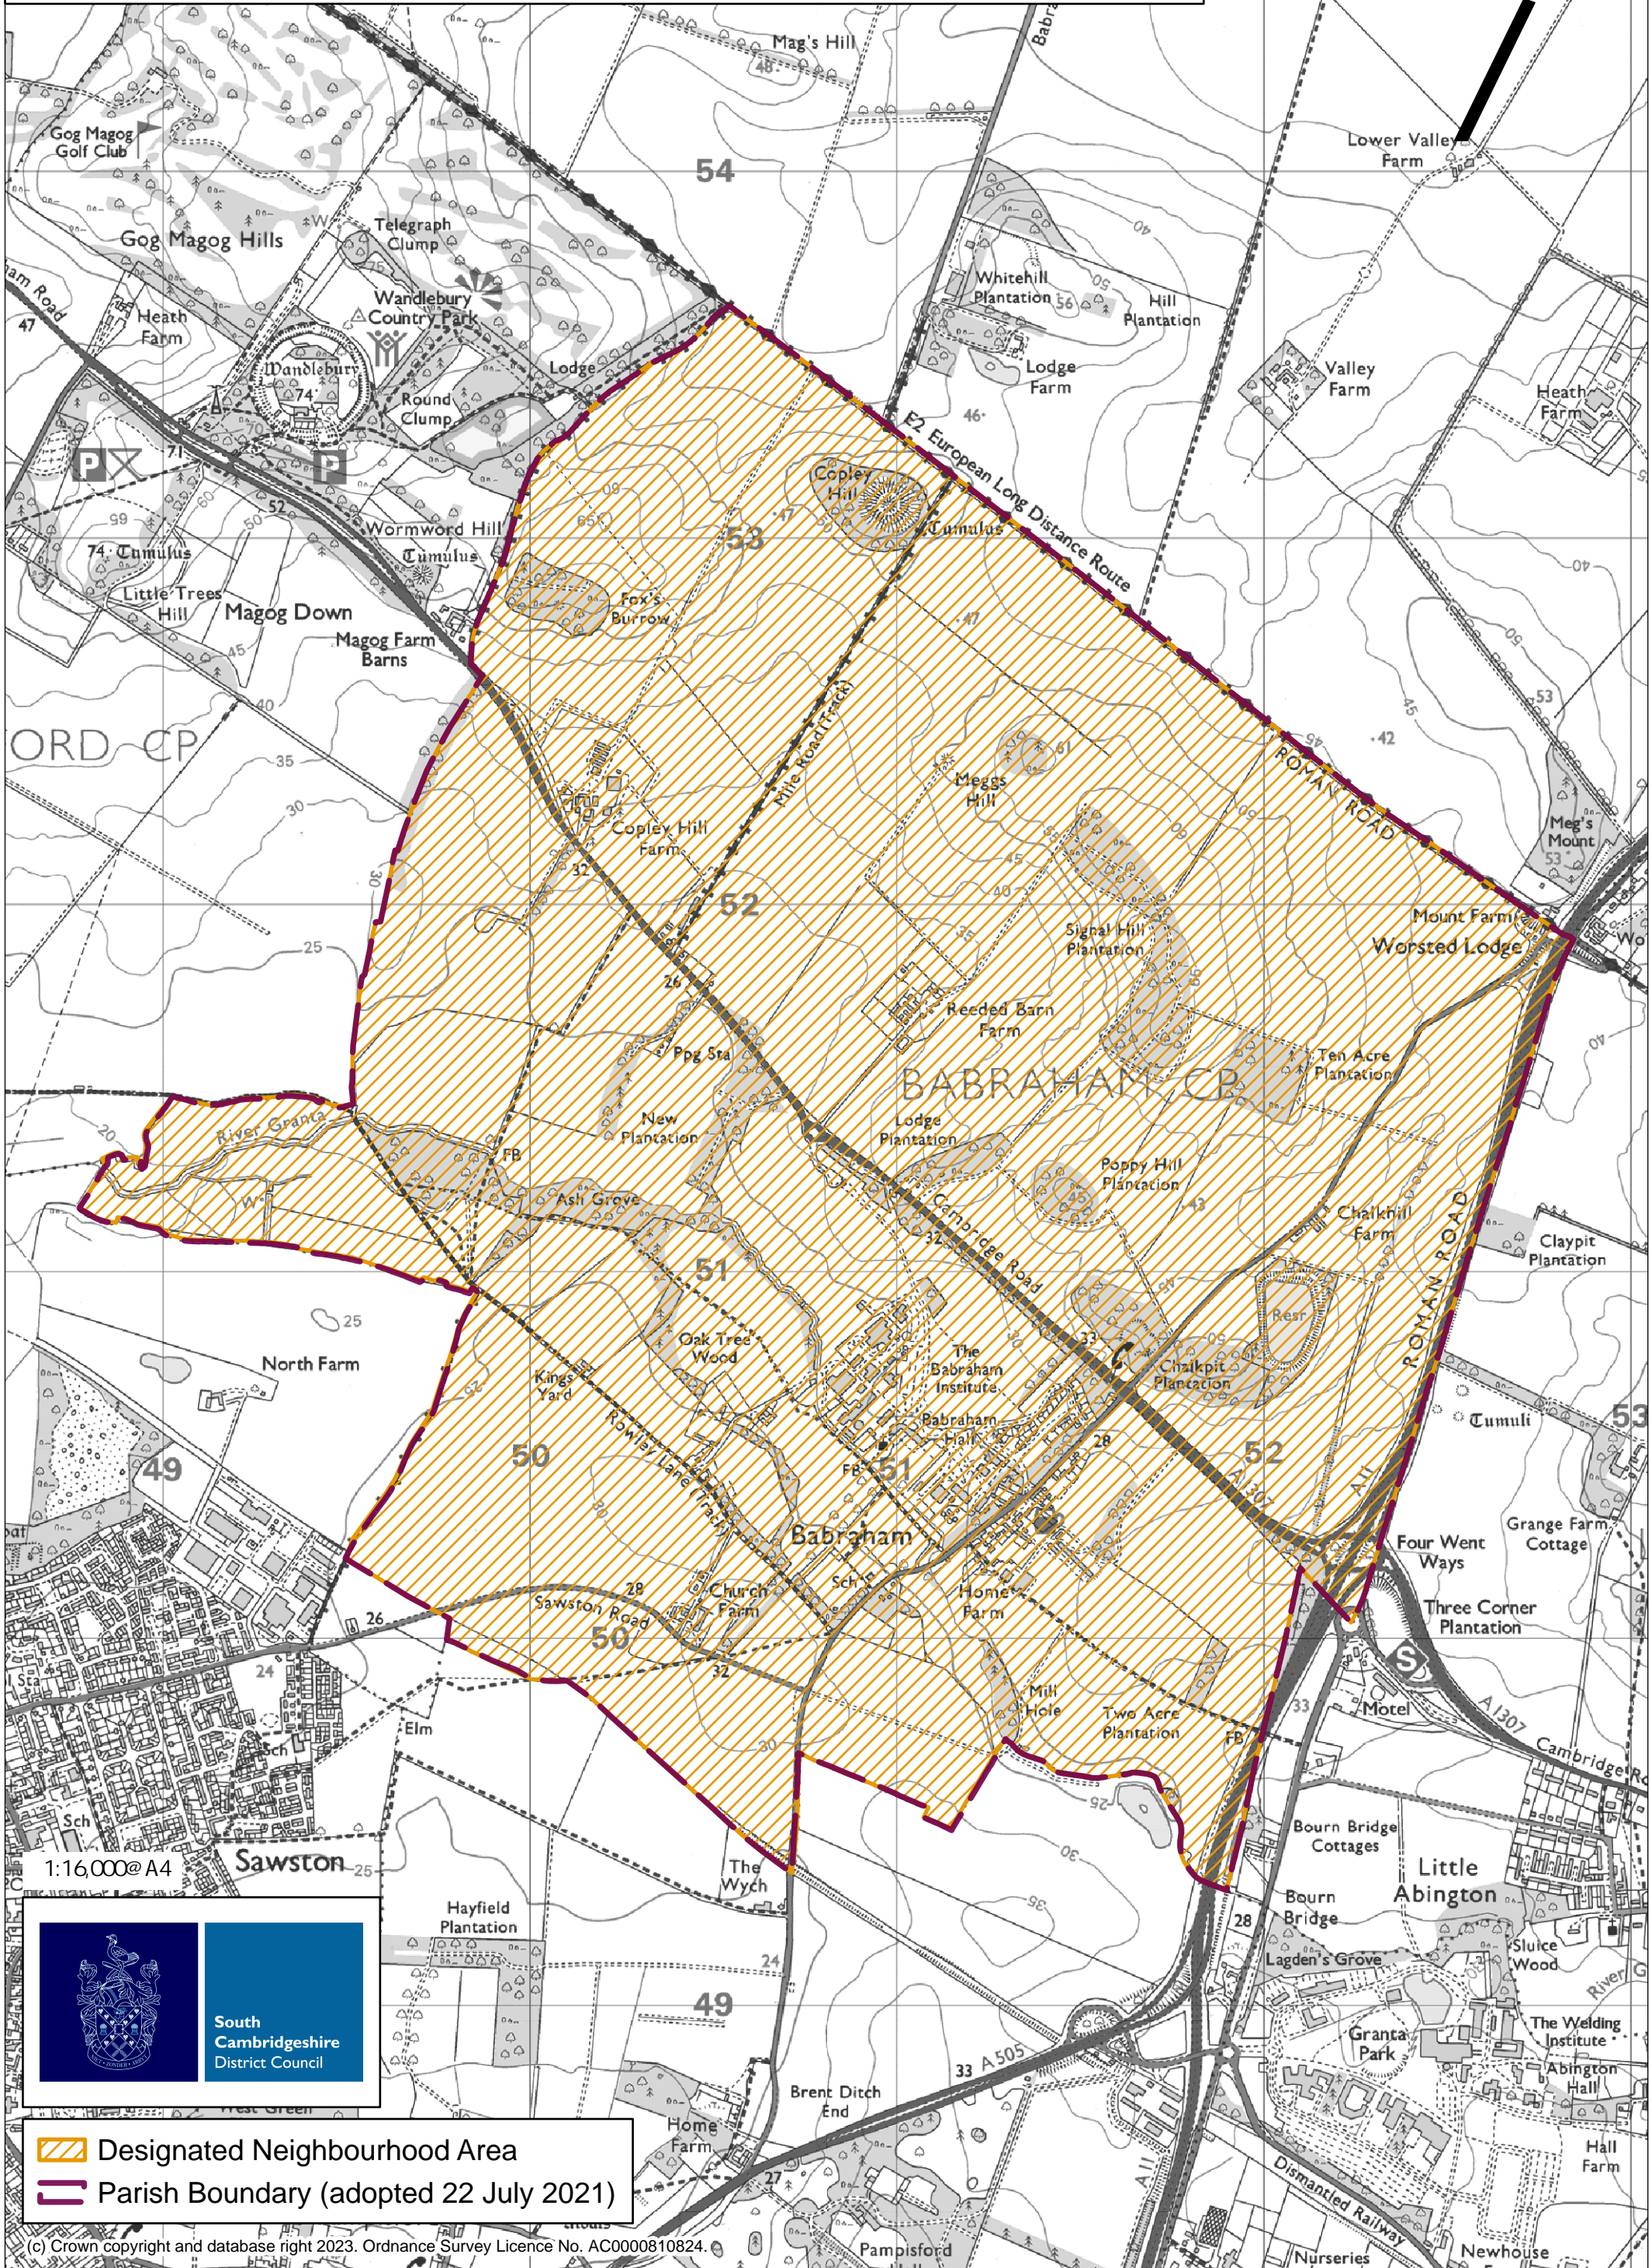

Designated Neighbourhood Area Babraham – November 2023

1:16,000@A4

South Cambridgeshire District Council

-  Designated Neighbourhood Area
-  Parish Boundary (adopted 22 July 2021)