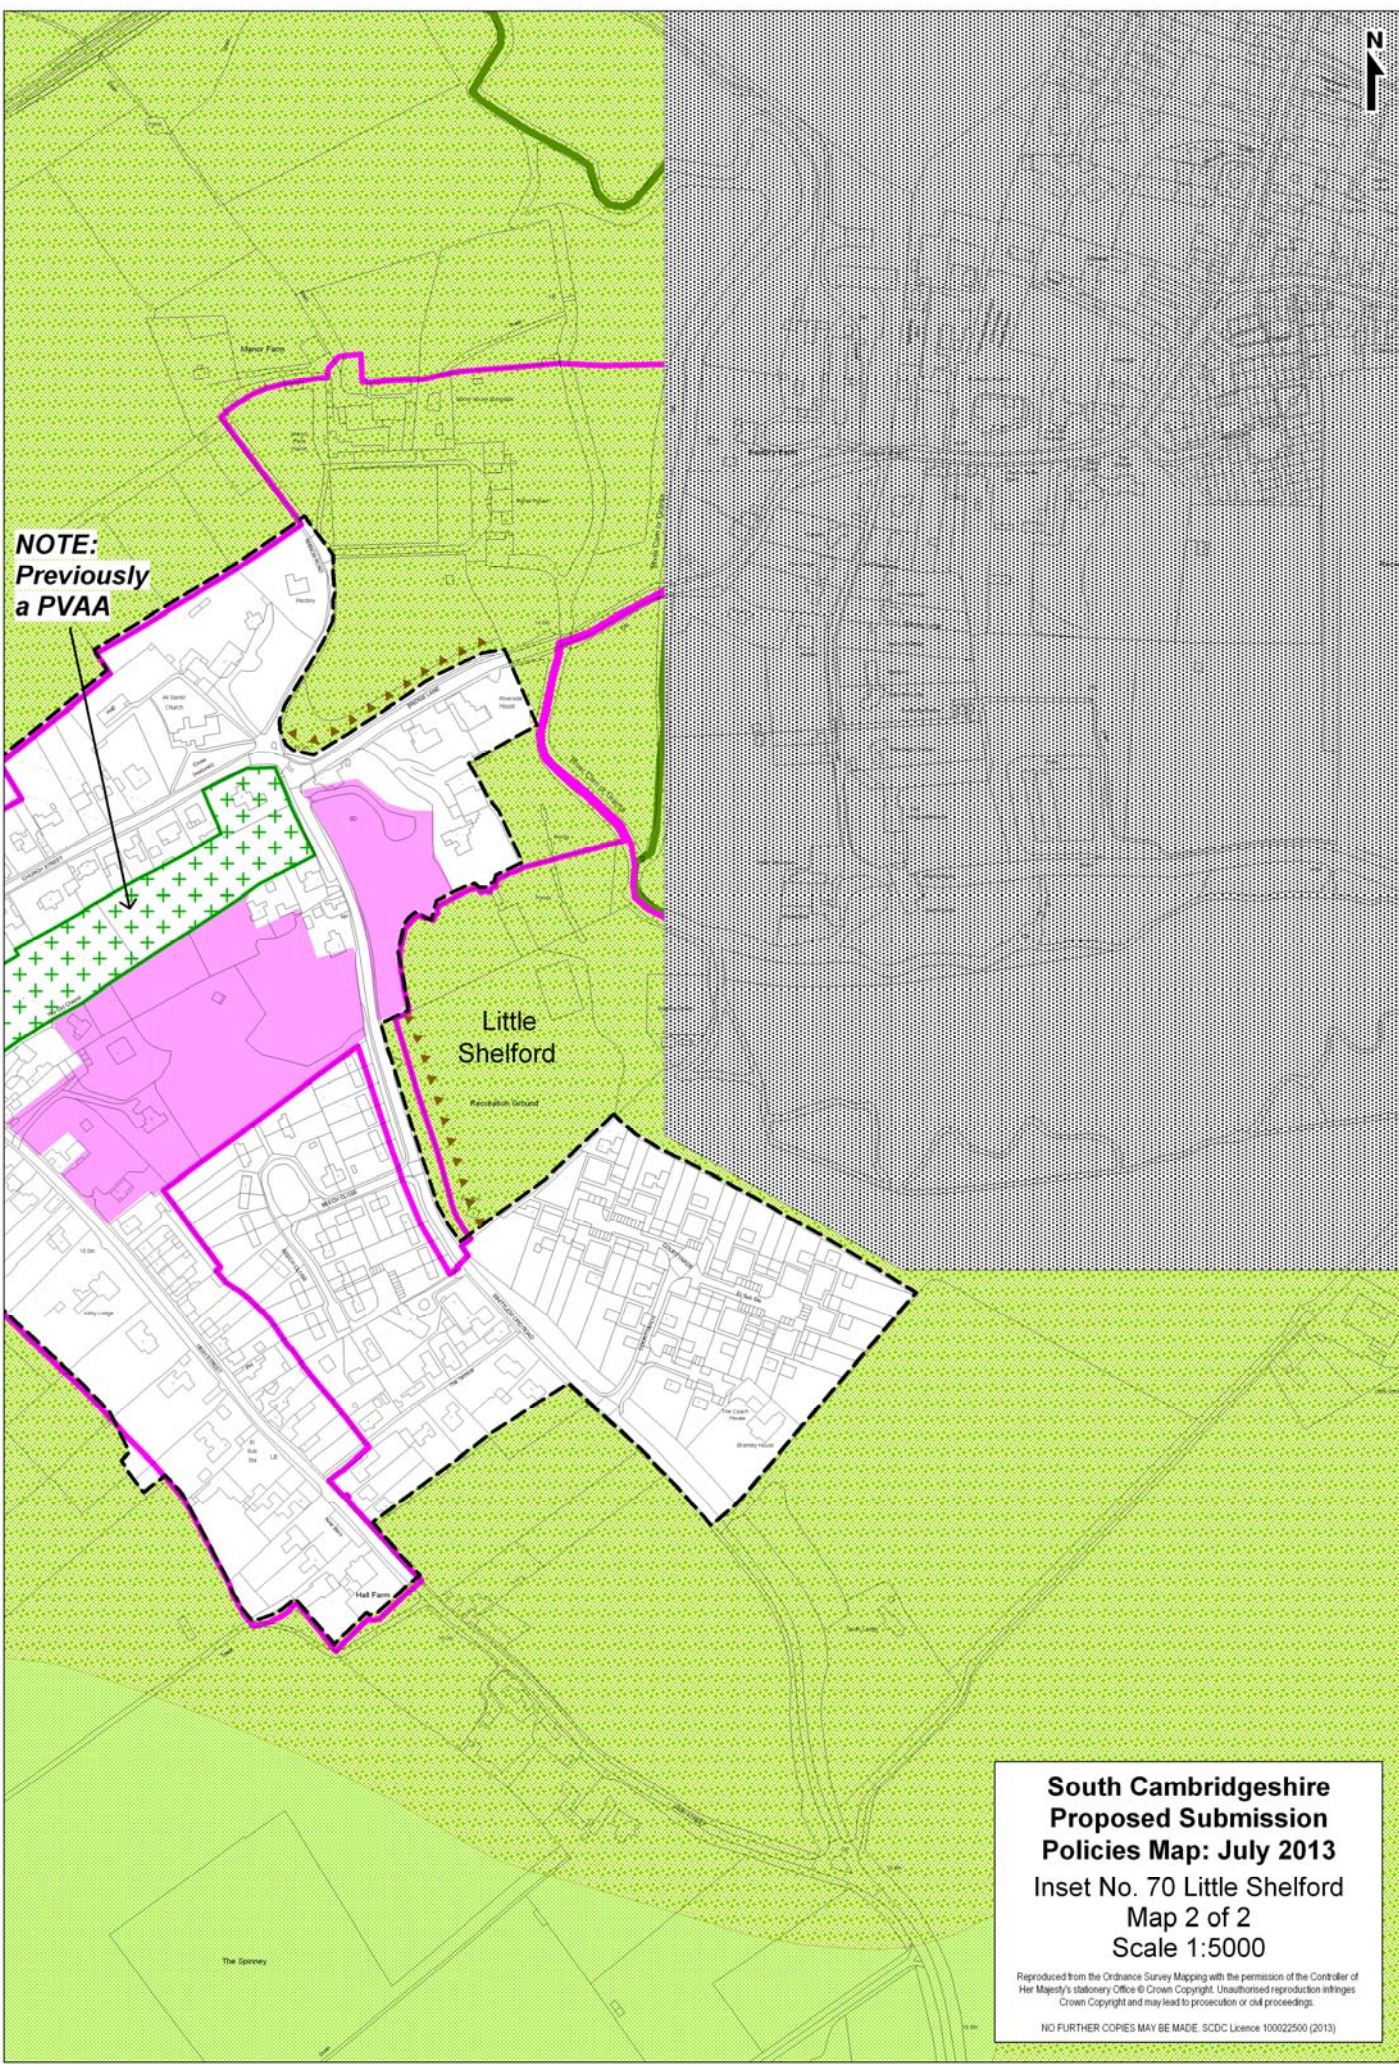

**NOTE:
Previously
a PVAA**

**South Cambridgeshire
Proposed Submission
Policies Map: July 2013**
Inset No. 70 Little Shelford
Map 2 of 2
Scale 1:5000