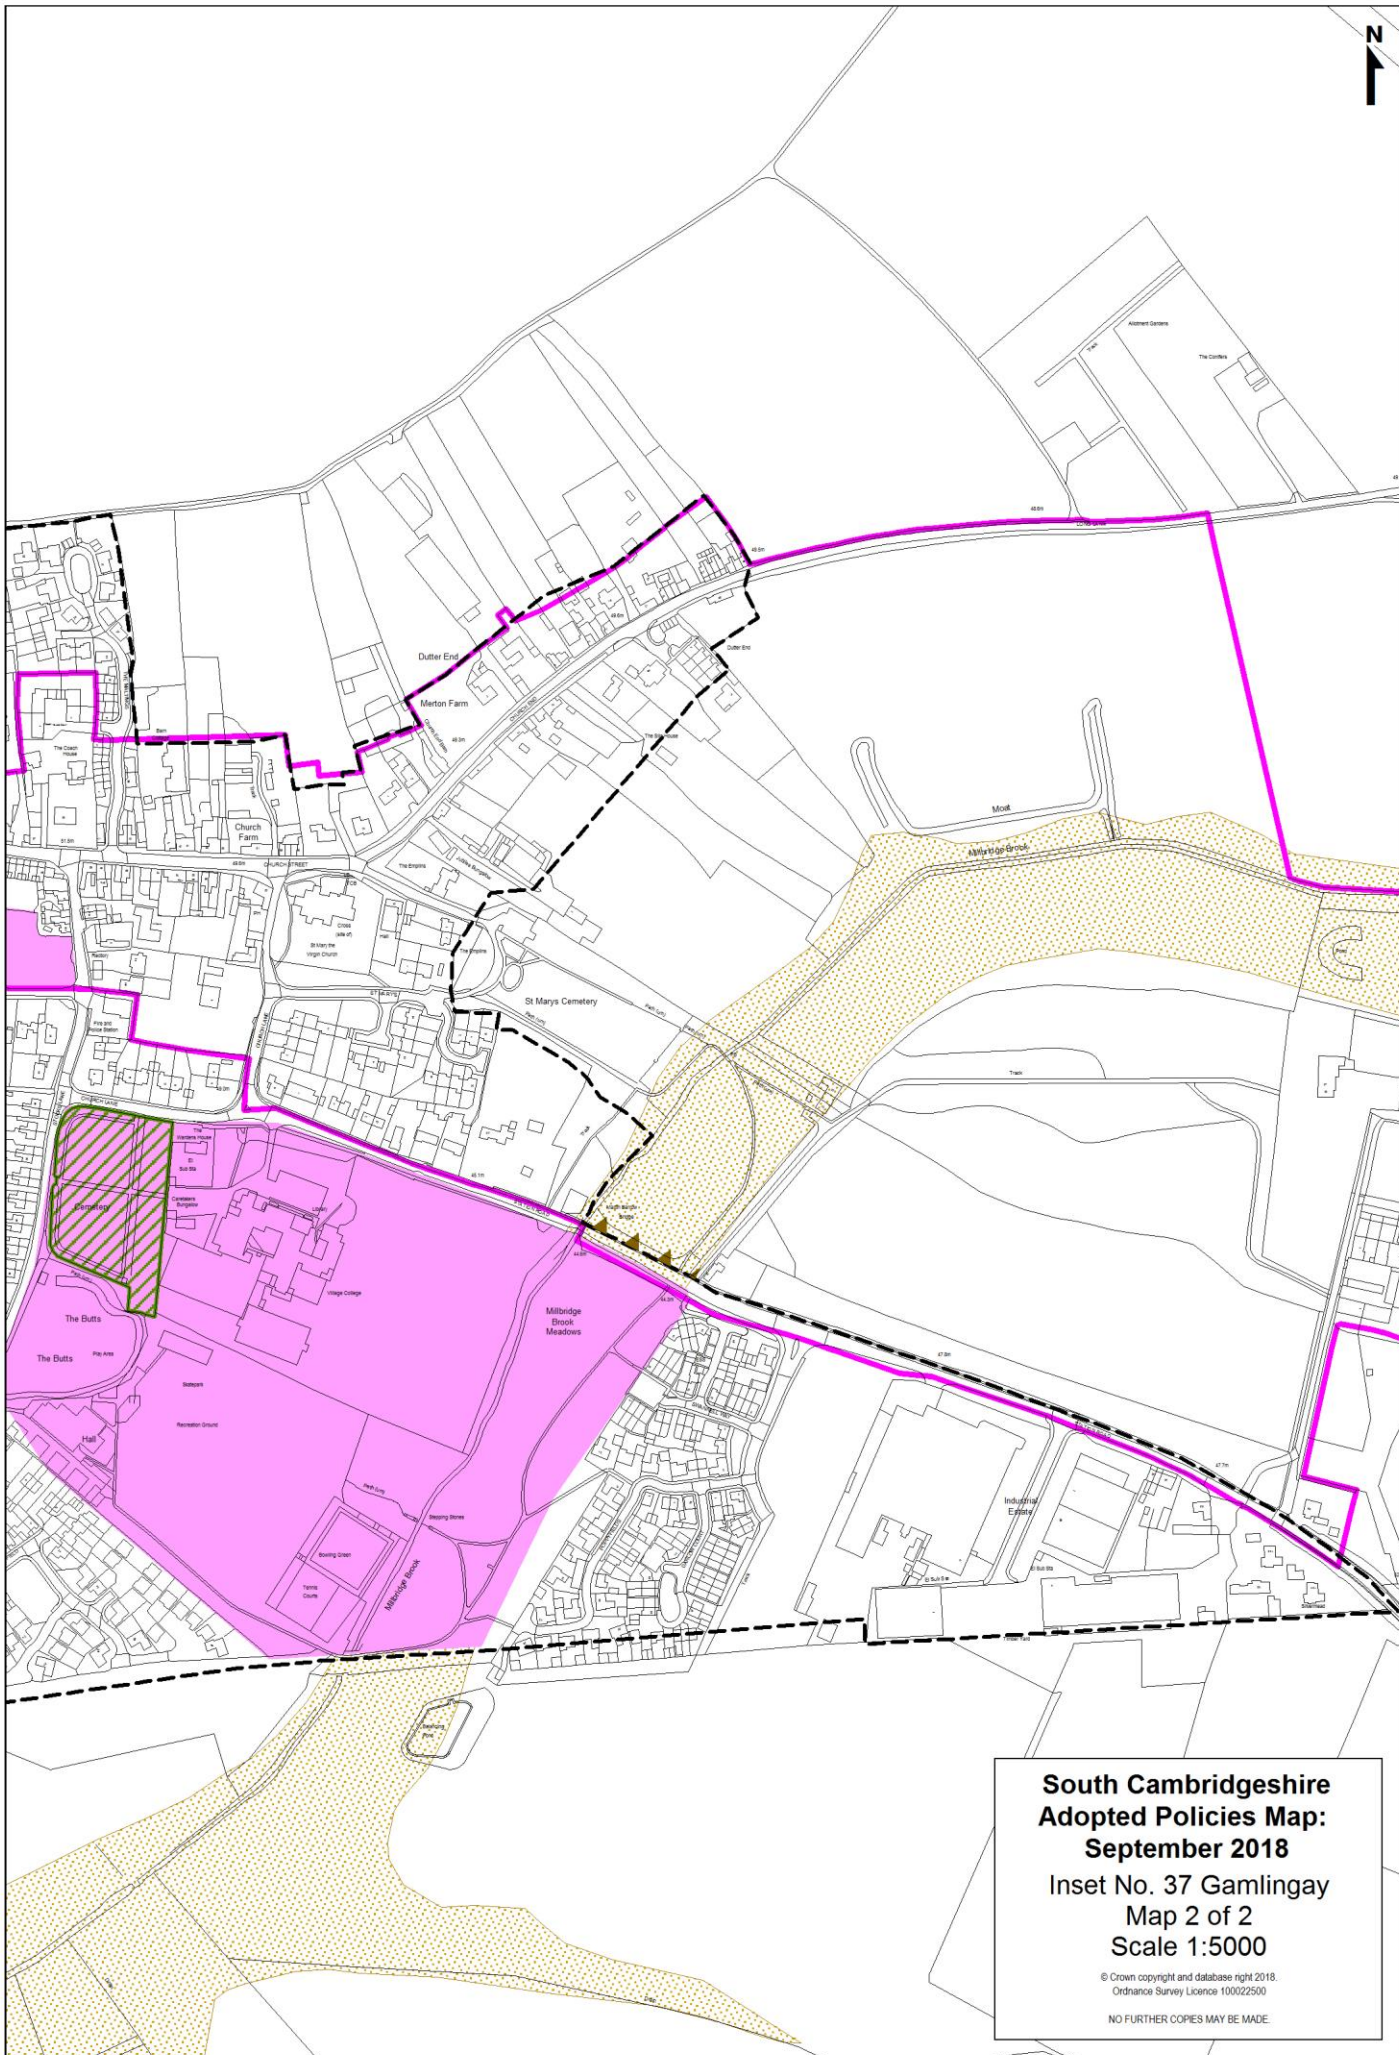

NH/12-032

H/1 (f)

Gamlingay

LITTLE HEATH

**South Cambridgeshire
Adopted Policies Map:
September 2018**
Inset No. 37 Gamlingay
Map 1 of 2
Scale 1:5000

© Crown copyright and database right 2018.
Ordnance Survey Licence 100022500
NO FURTHER COPIES MAY BE MADE.

**South Cambridgeshire
Adopted Policies Map:
September 2018**
Inset No. 37 Gamlingay
Map 2 of 2
Scale 1:5000

© Crown copyright and database right 2018.
Ordnance Survey Licence 100022500
NO FURTHER COPIES MAY BE MADE.