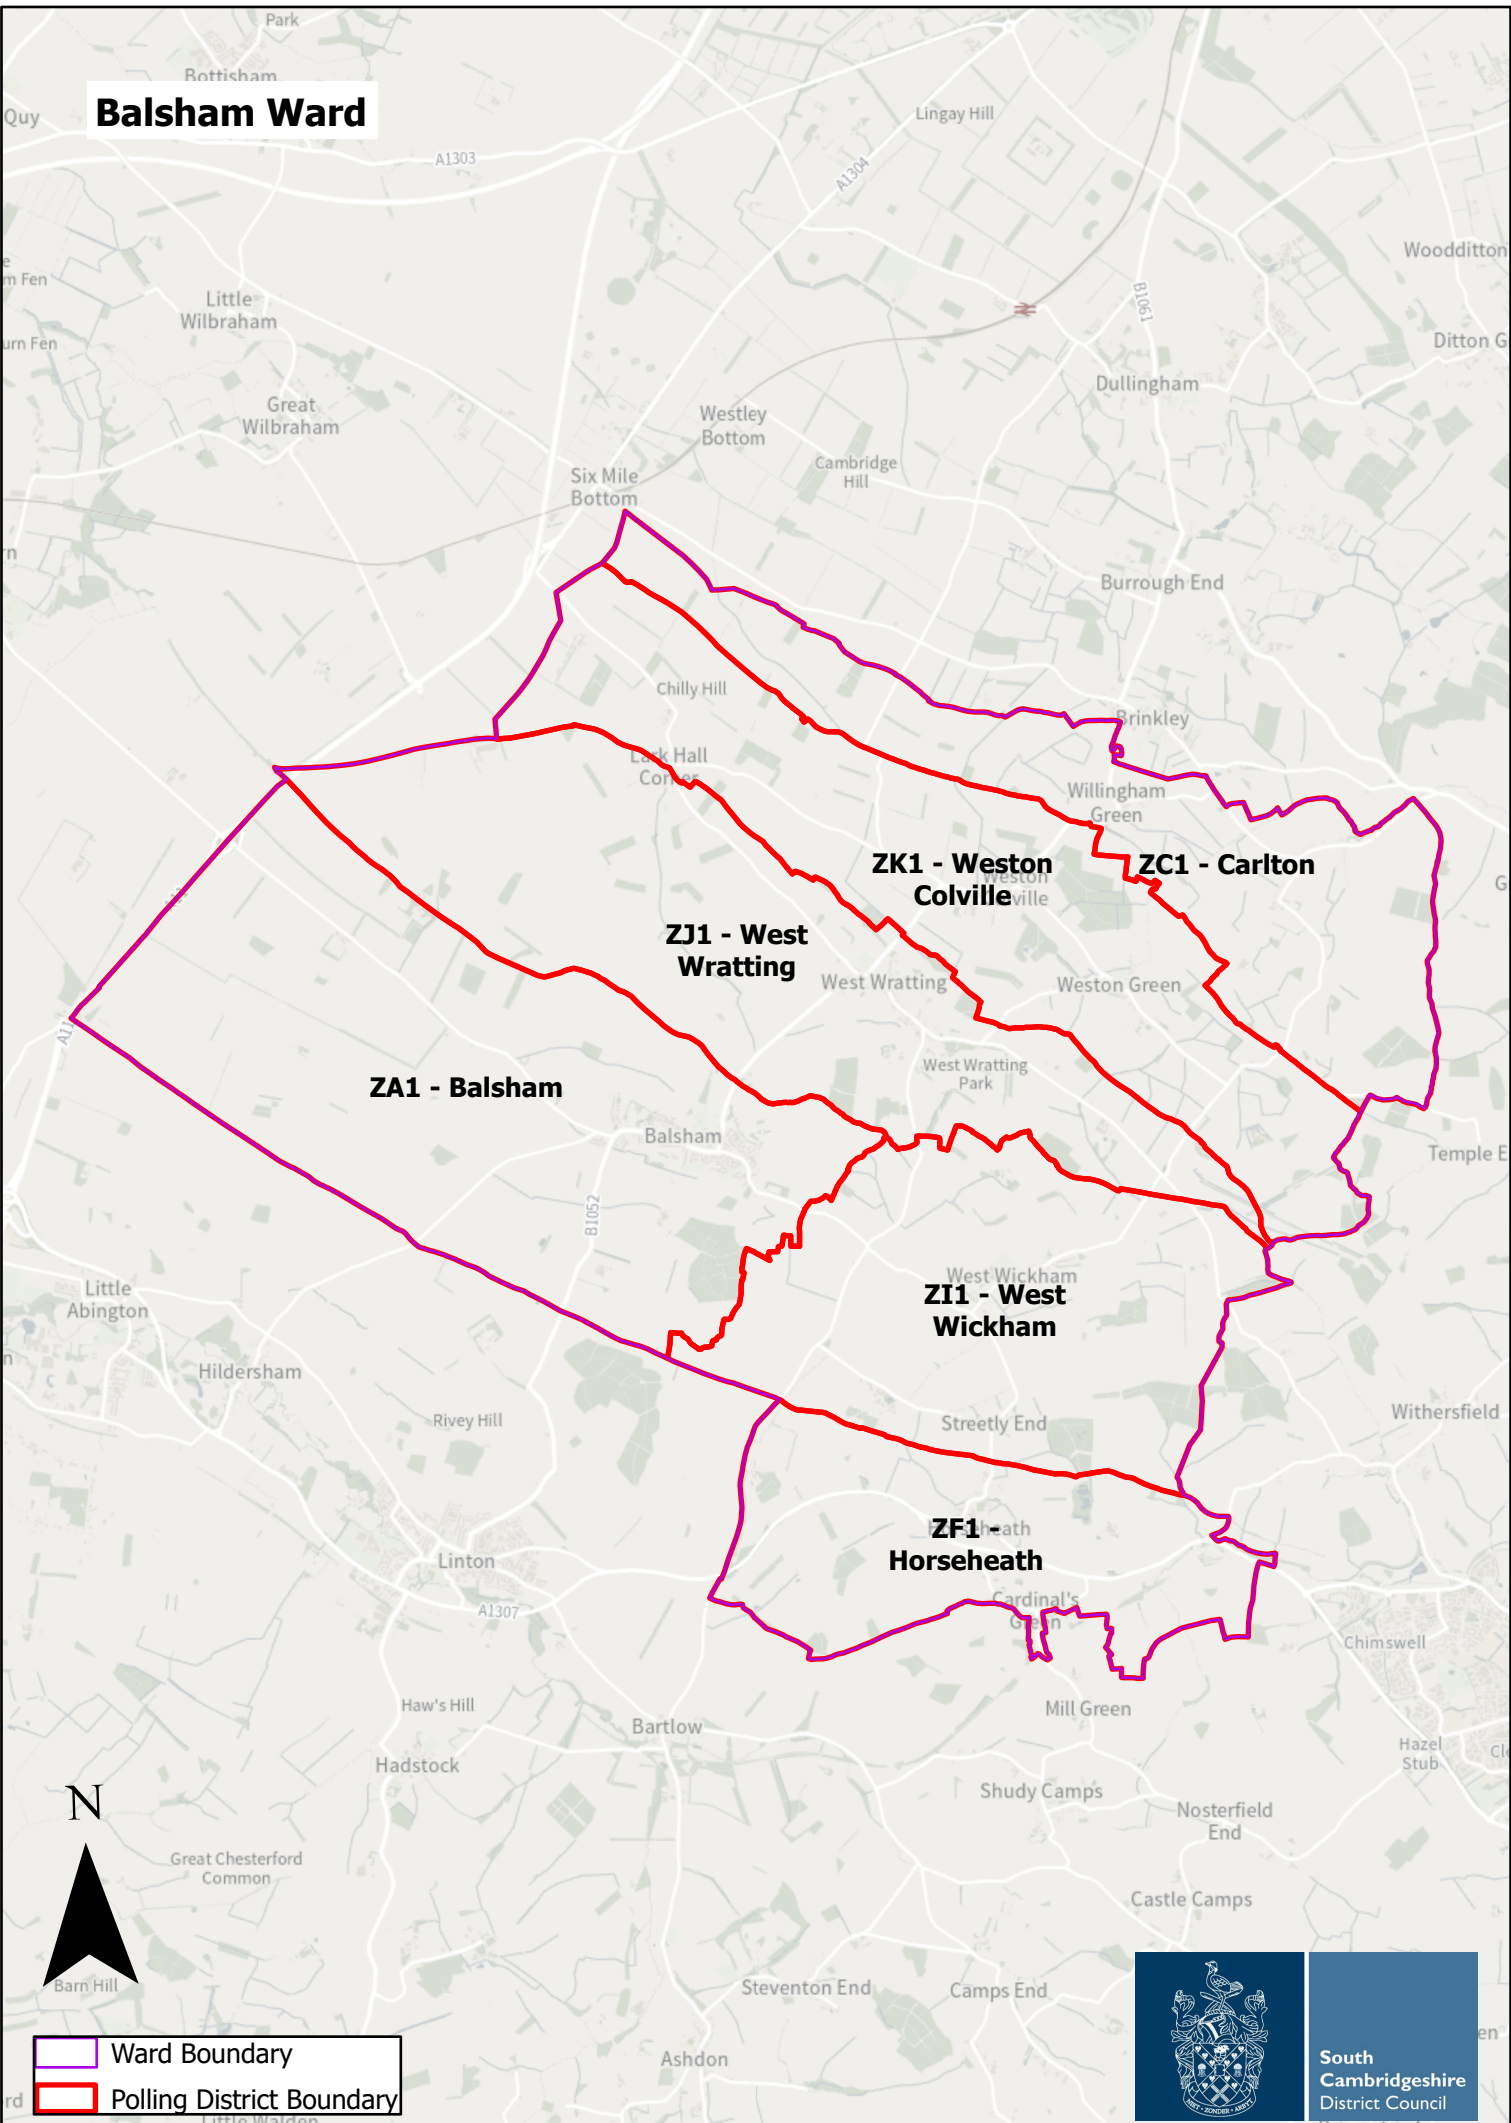

Balsham Ward

Legend:
Purple line: Ward Boundary
Red line: Polling District Boundary