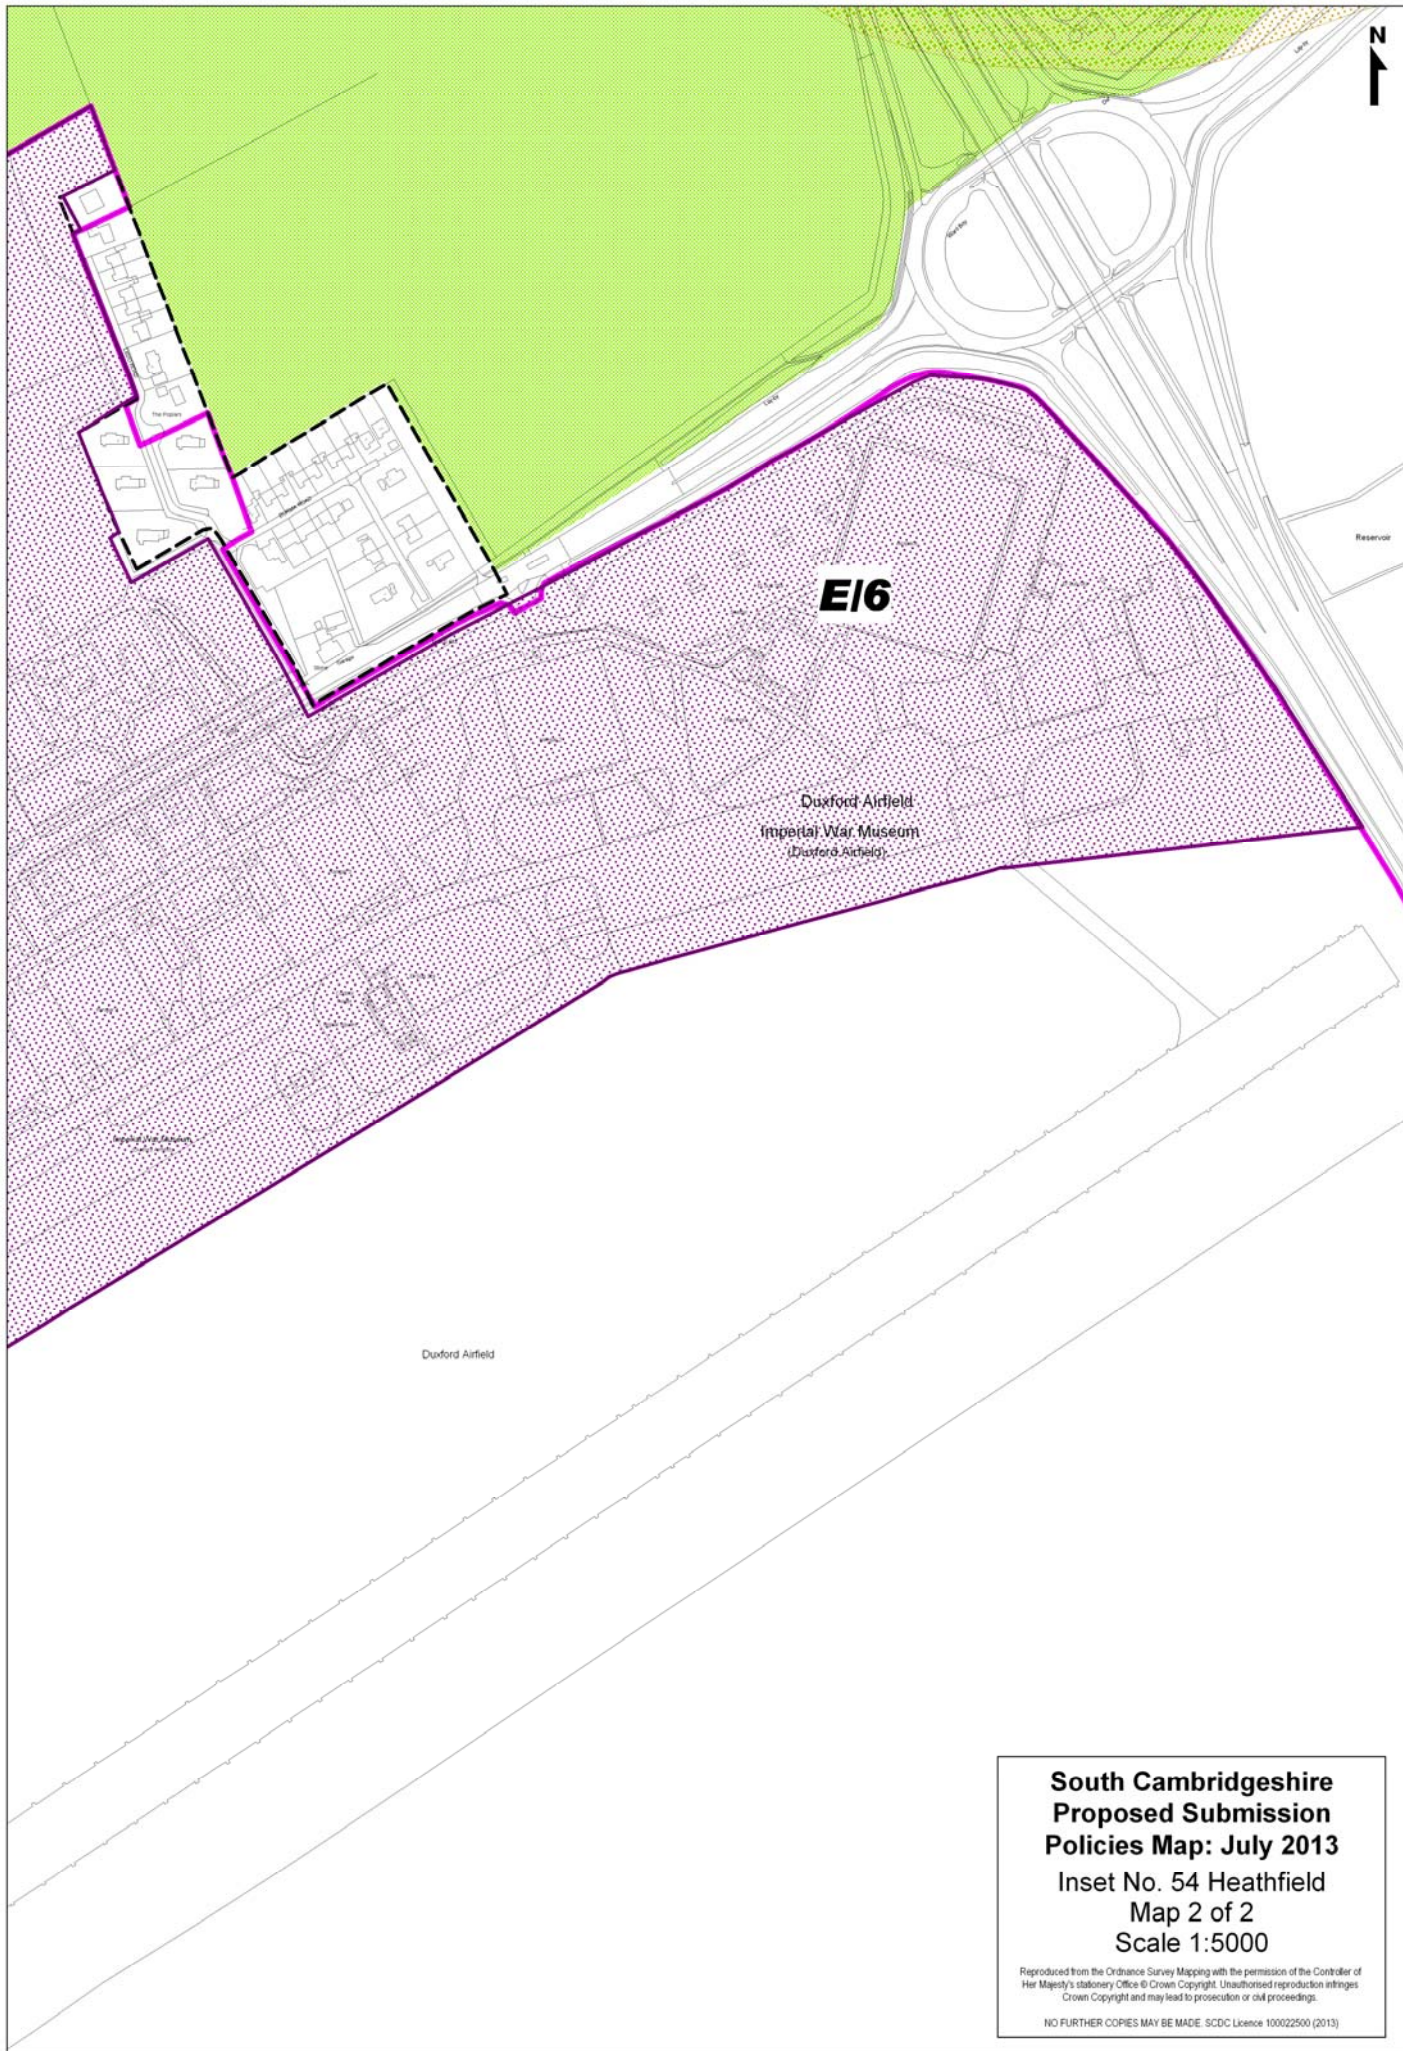

E16

Duxford Airfield
Imperial War Museum
(Duxford Airfield)

Duxford Airfield

**South Cambridgeshire
Proposed Submission
Policies Map: July 2013**
Inset No. 54 Heathfield
Map 2 of 2
Scale 1:5000