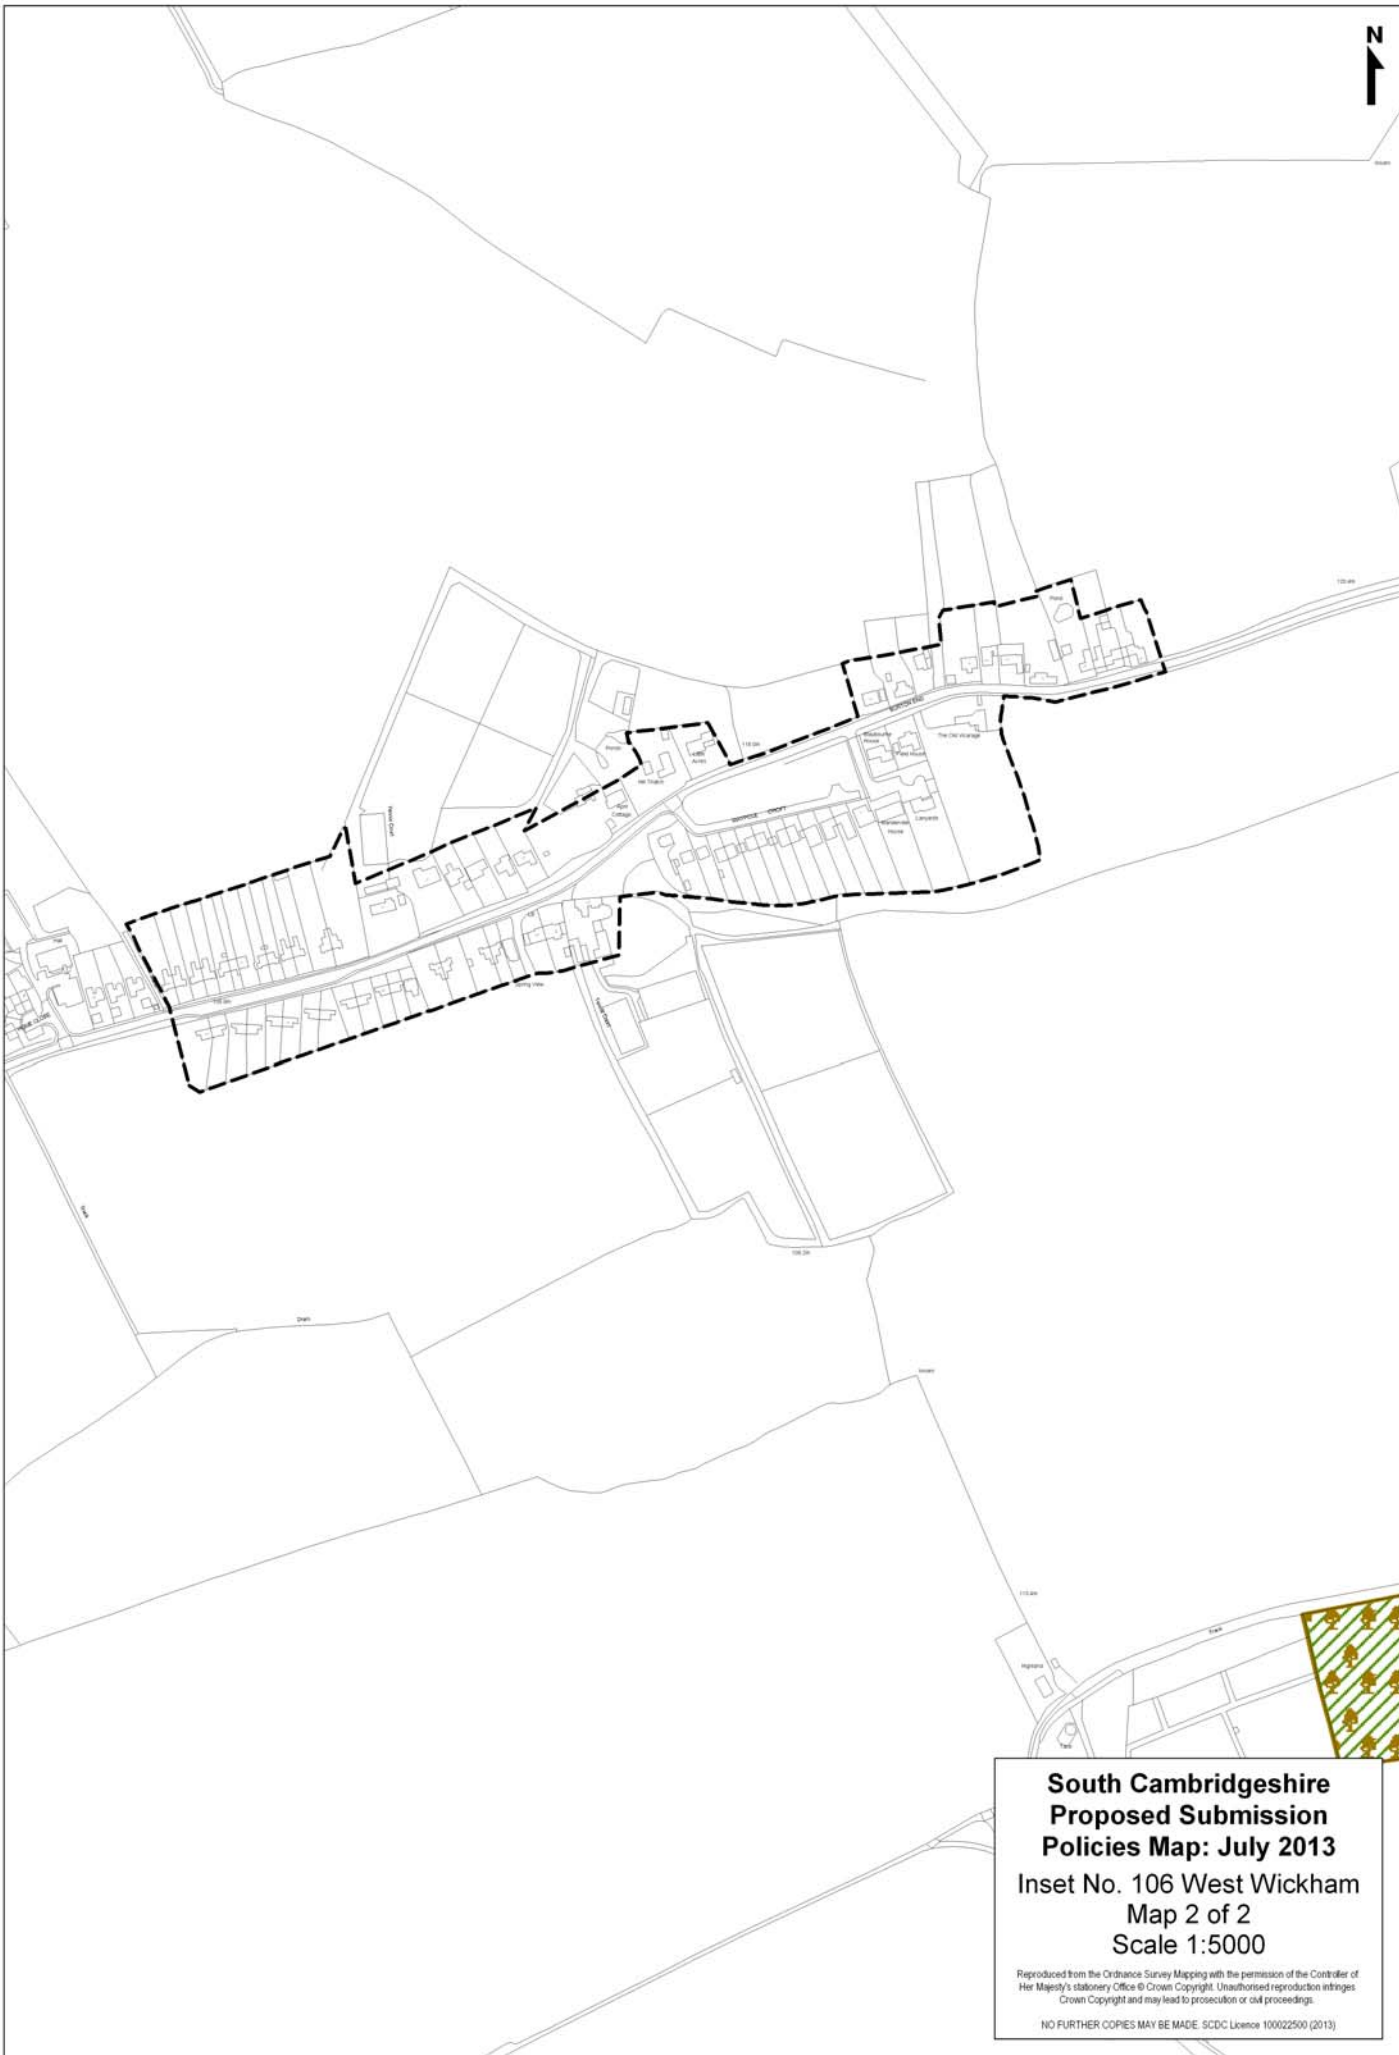

**South Cambridgeshire
Proposed Submission
Policies Map: July 2013**

**Inset No. 106 West Wickham
Map 2 of 2
Scale 1:5000**