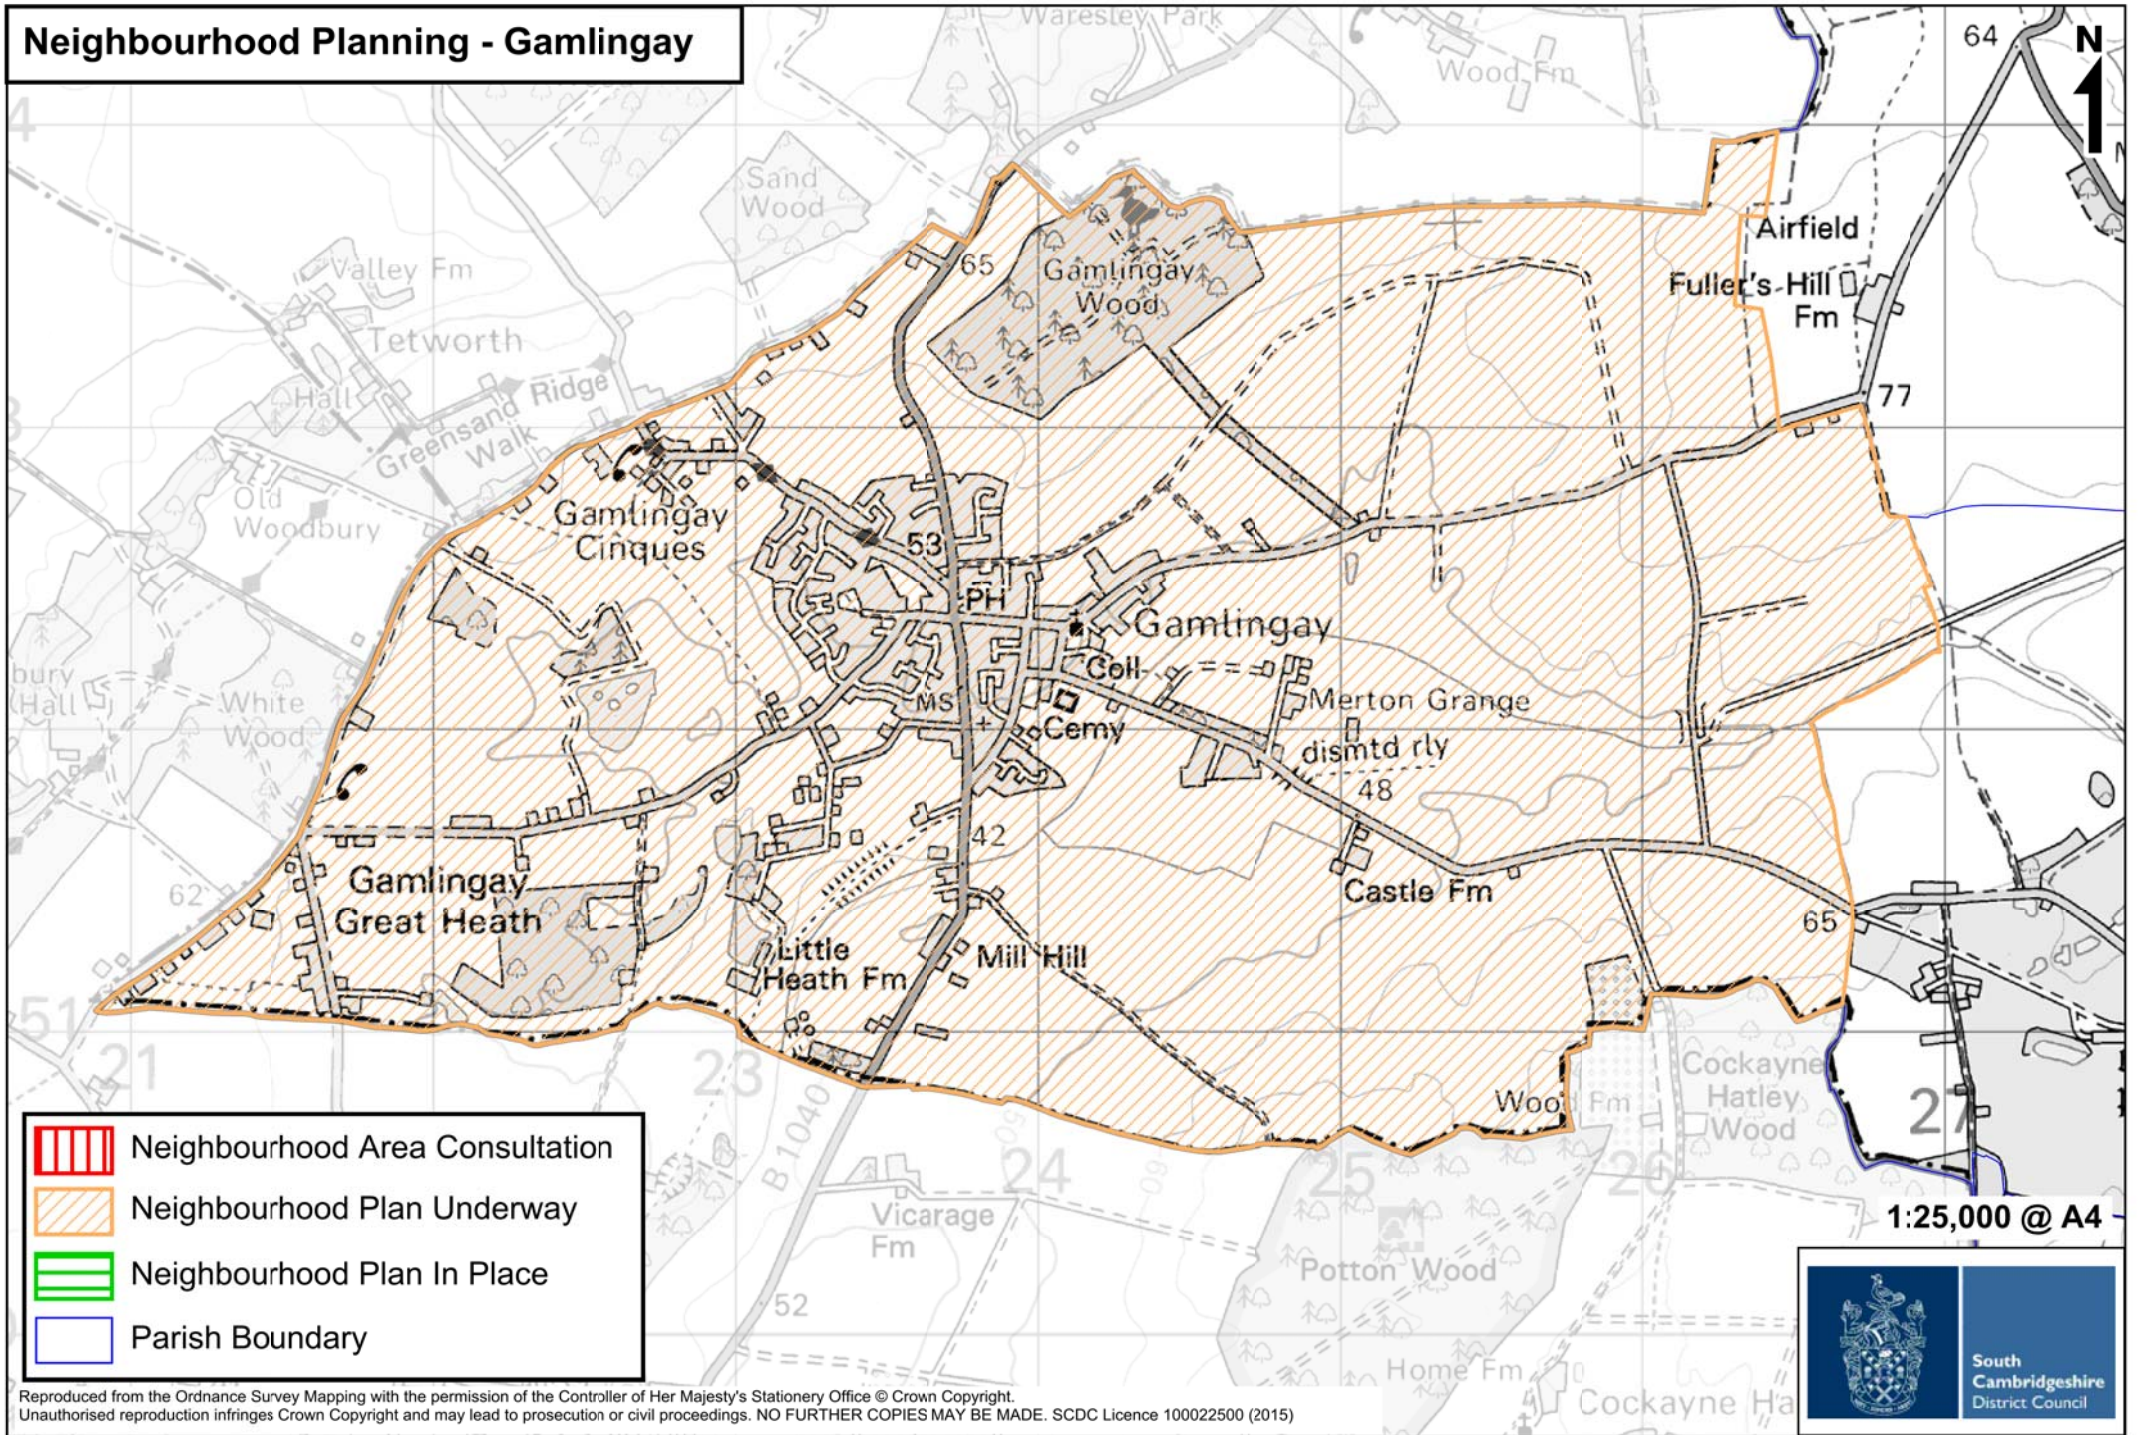

# Neighbourhood Planning - Gamlingay

Reproduced from the Ordnance Survey Mapping with the permission of the Controller of Her Majesty's Stationery Office © Crown Copyright. Unauthorised reproduction infringes Crown Copyright and may lead to prosecution or civil proceedings. NO FURTHER COPIES MAY BE MADE. SCDC Licence 100022500 (2015)