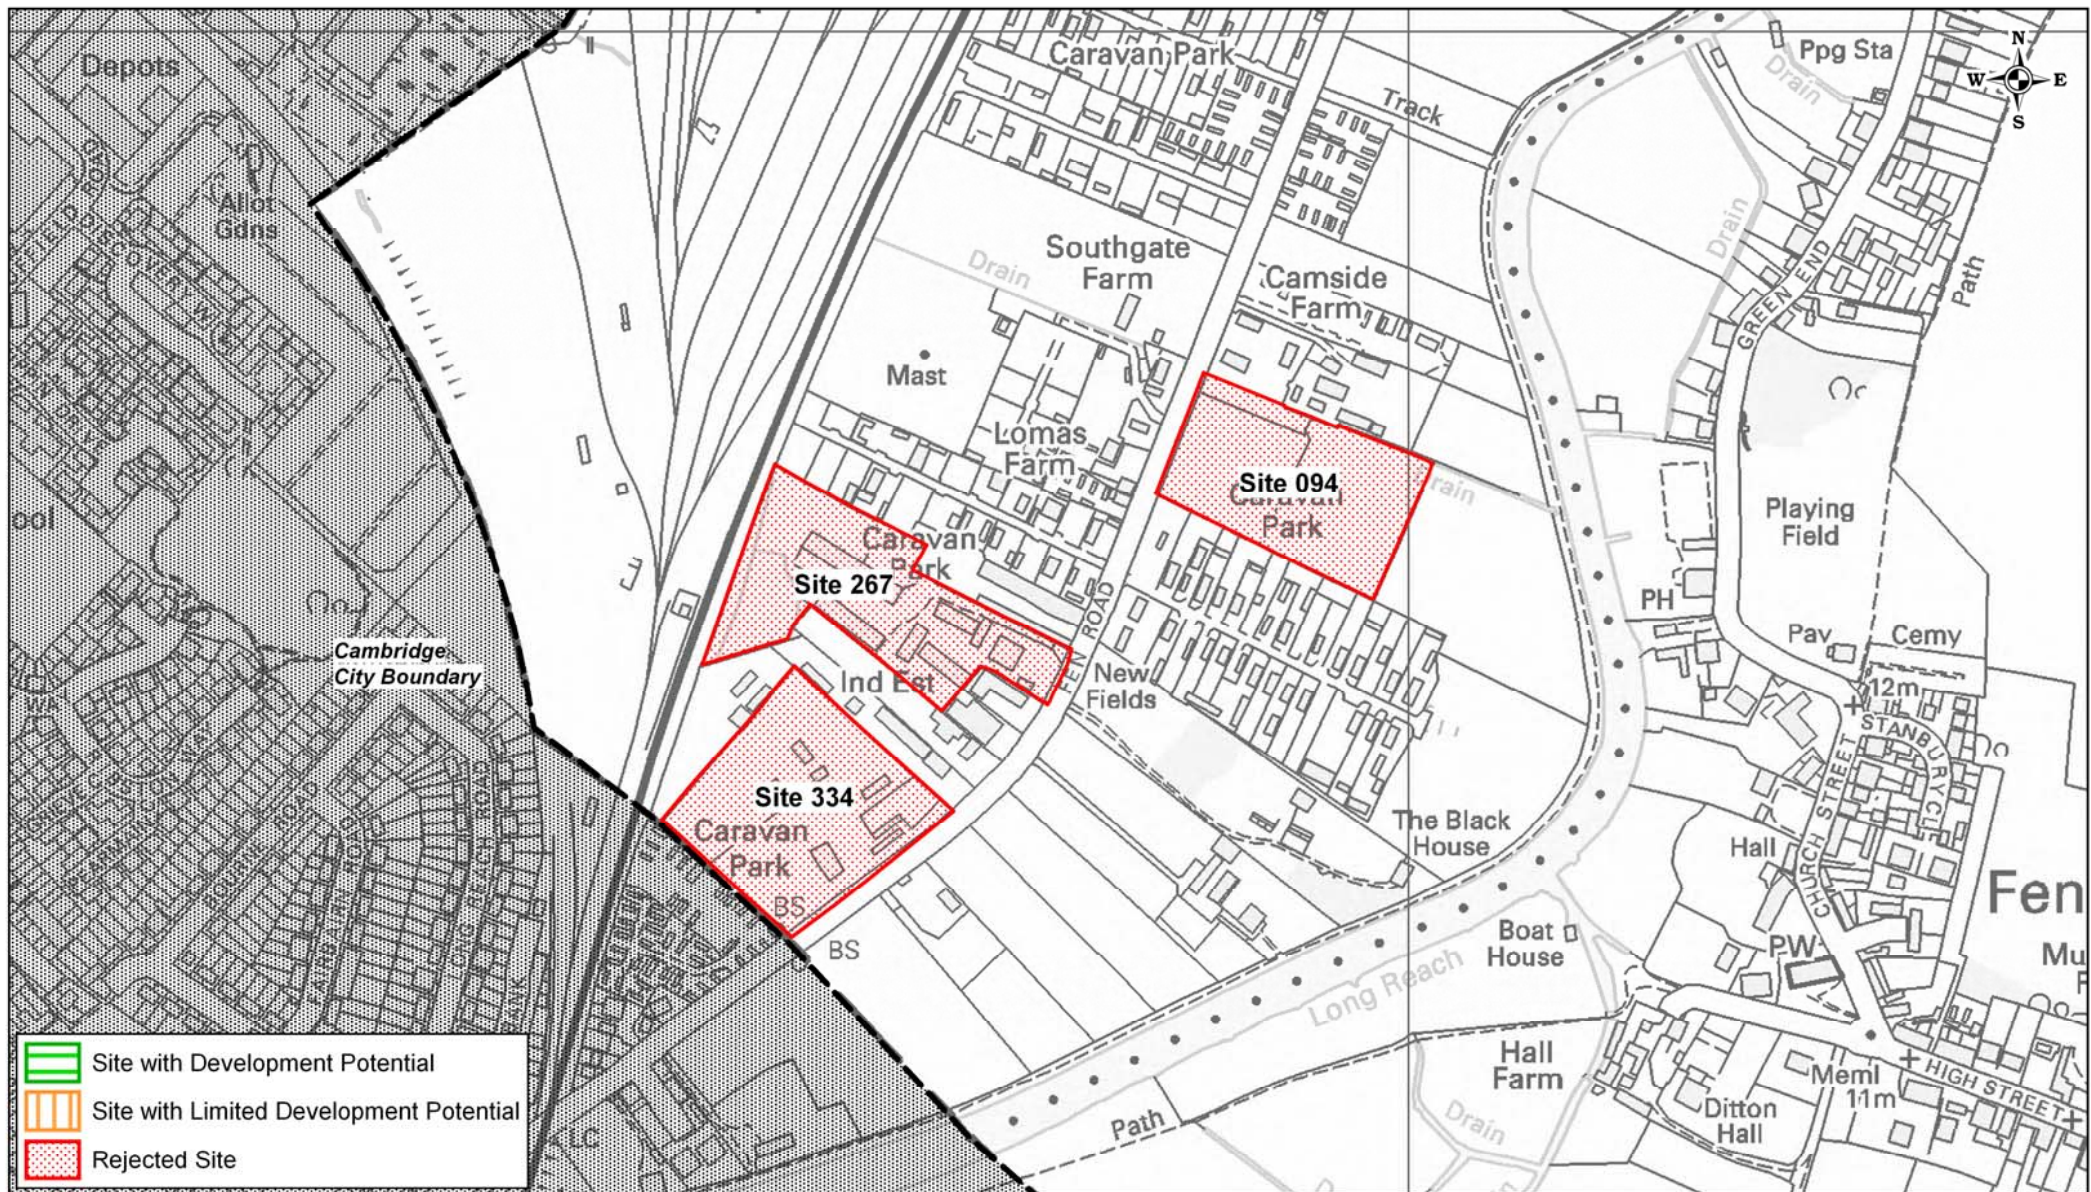

	Site with Development Potential
	Site with Limited Development Potential
	Rejected Site

Created:	June 2013
Last Updated:	June 2013
Service:	Planning Policy
Scale:	1:8000 @ A4

Strategic Housing Land Availability Assessment: Milton Village Sites

Reproduced from the Ordnance Survey Mapping with the permission of the Controller of Her Majesty's Stationery Office © Crown Copyright. Unauthorised reproduction infringes Crown Copyright and may lead to prosecution or civil proceedings. SCDC Licence 100022500 (2013)

Created:	June 2013
Last Updated:	June 2013
Service:	Planning Policy
Scale:	1:5000 @ A4

Strategic Housing Land Availability Assessment: Milton Fen Road Sites

Reproduced from the Ordnance Survey Mapping with the permission of the Controller of Her Majesty's Stationery Office © Crown Copyright. Unauthorised reproduction infringes Crown Copyright and may lead to prosecution or civil proceedings. SCDC Licence 100022500 (2013)