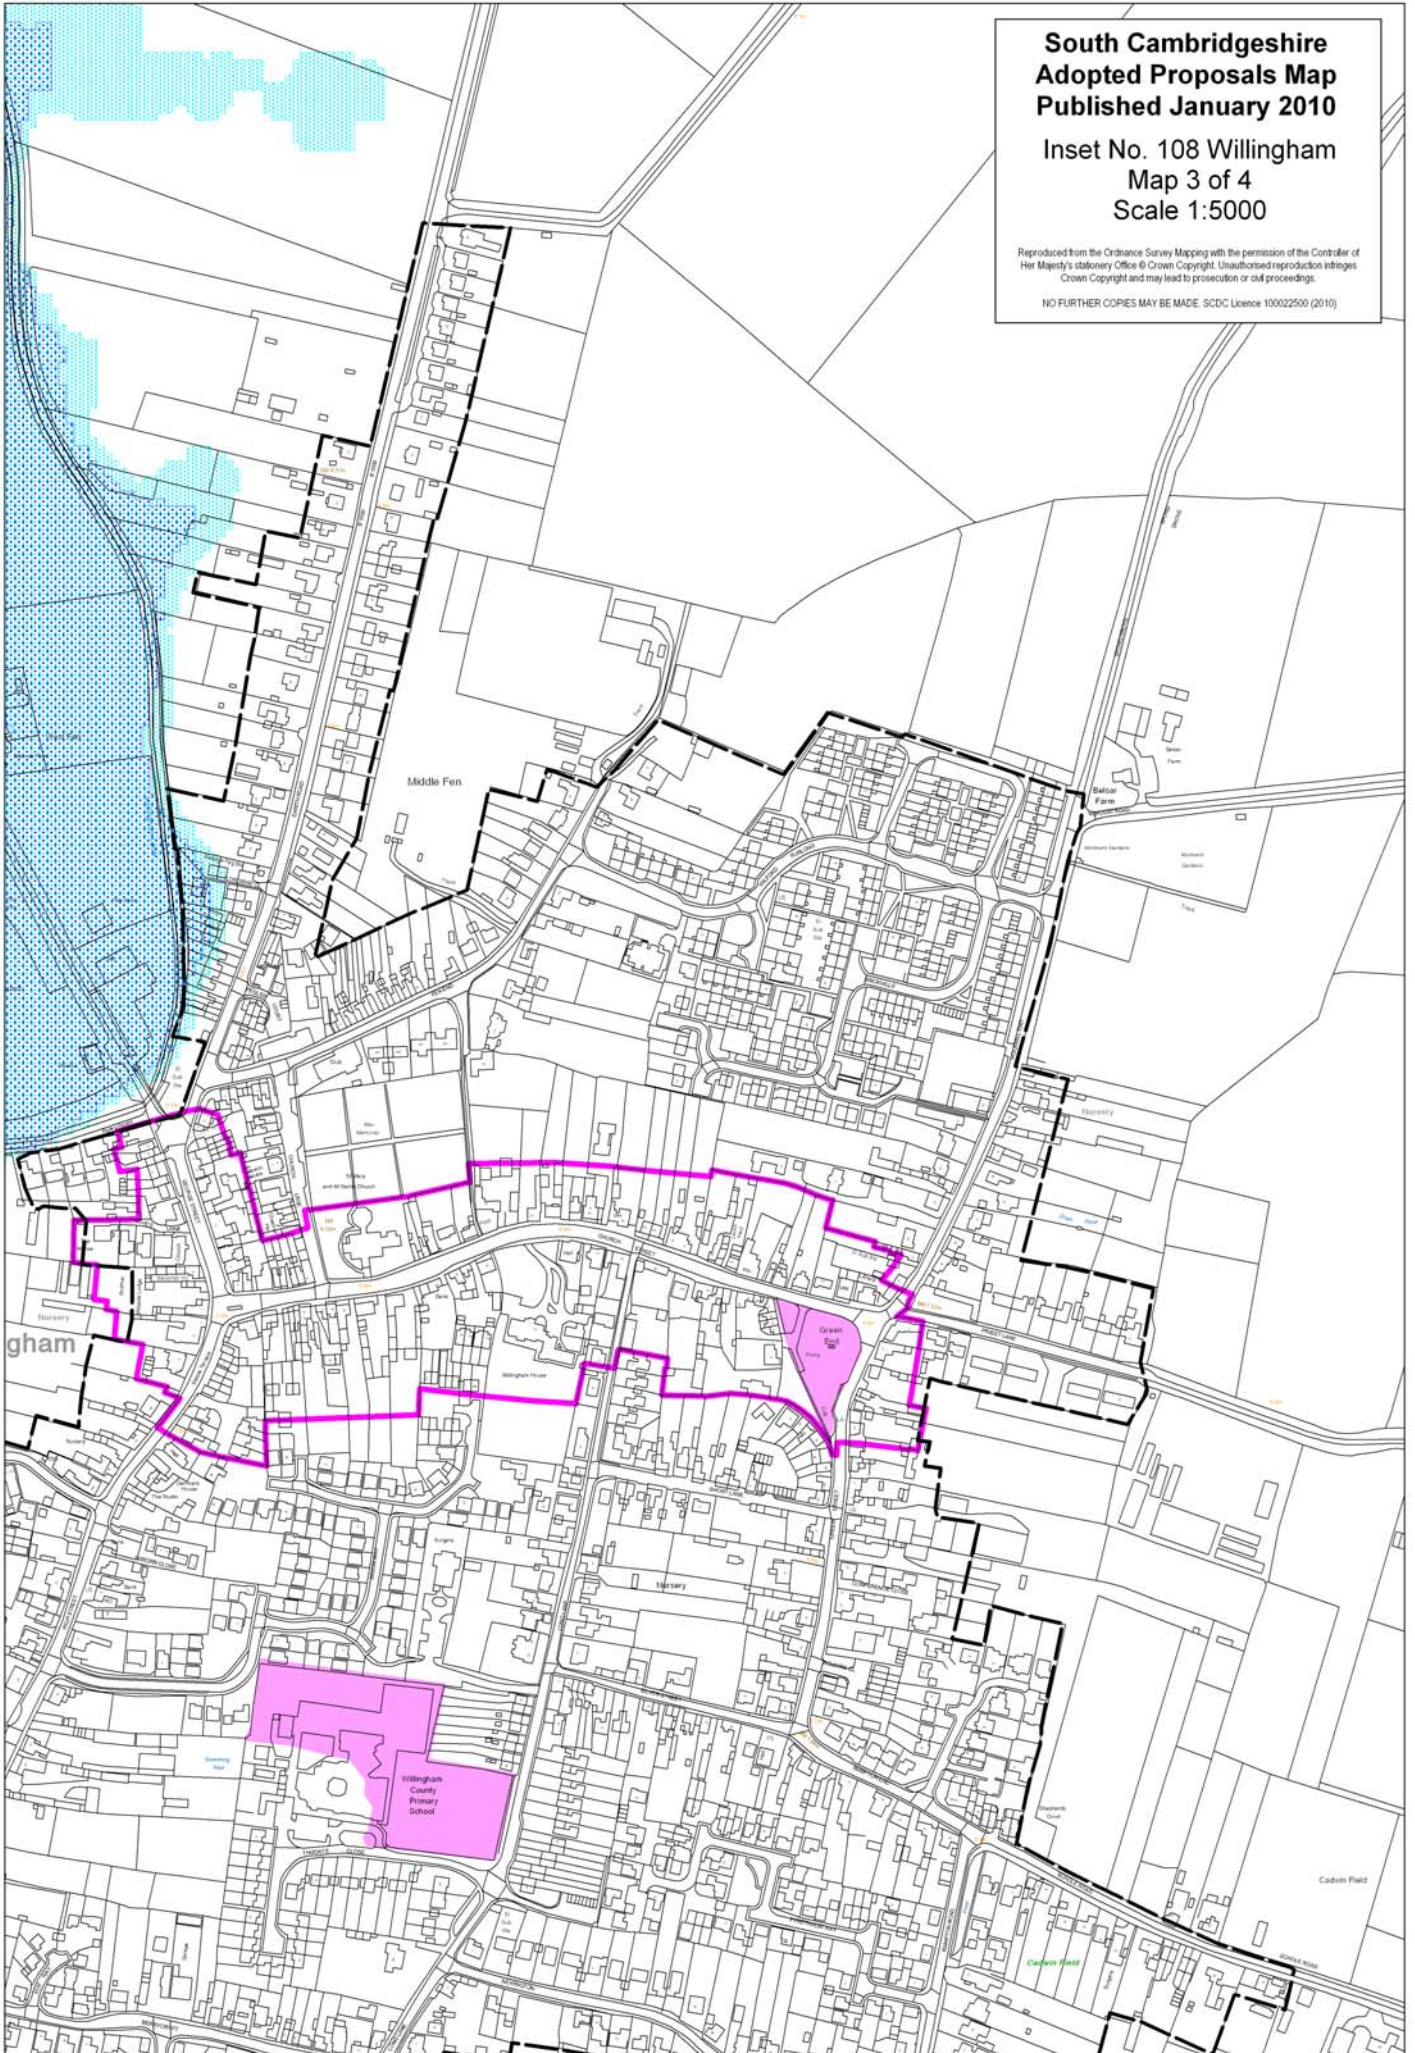

**South Cambridgeshire
Adopted Proposals Map
Published January 2010**

**Inset No. 108 Willingham
Map 3 of 4
Scale 1:5000**

NO FURTHER COPIES MAY BE MADE. SDCDC Licence 100022500 (2010)