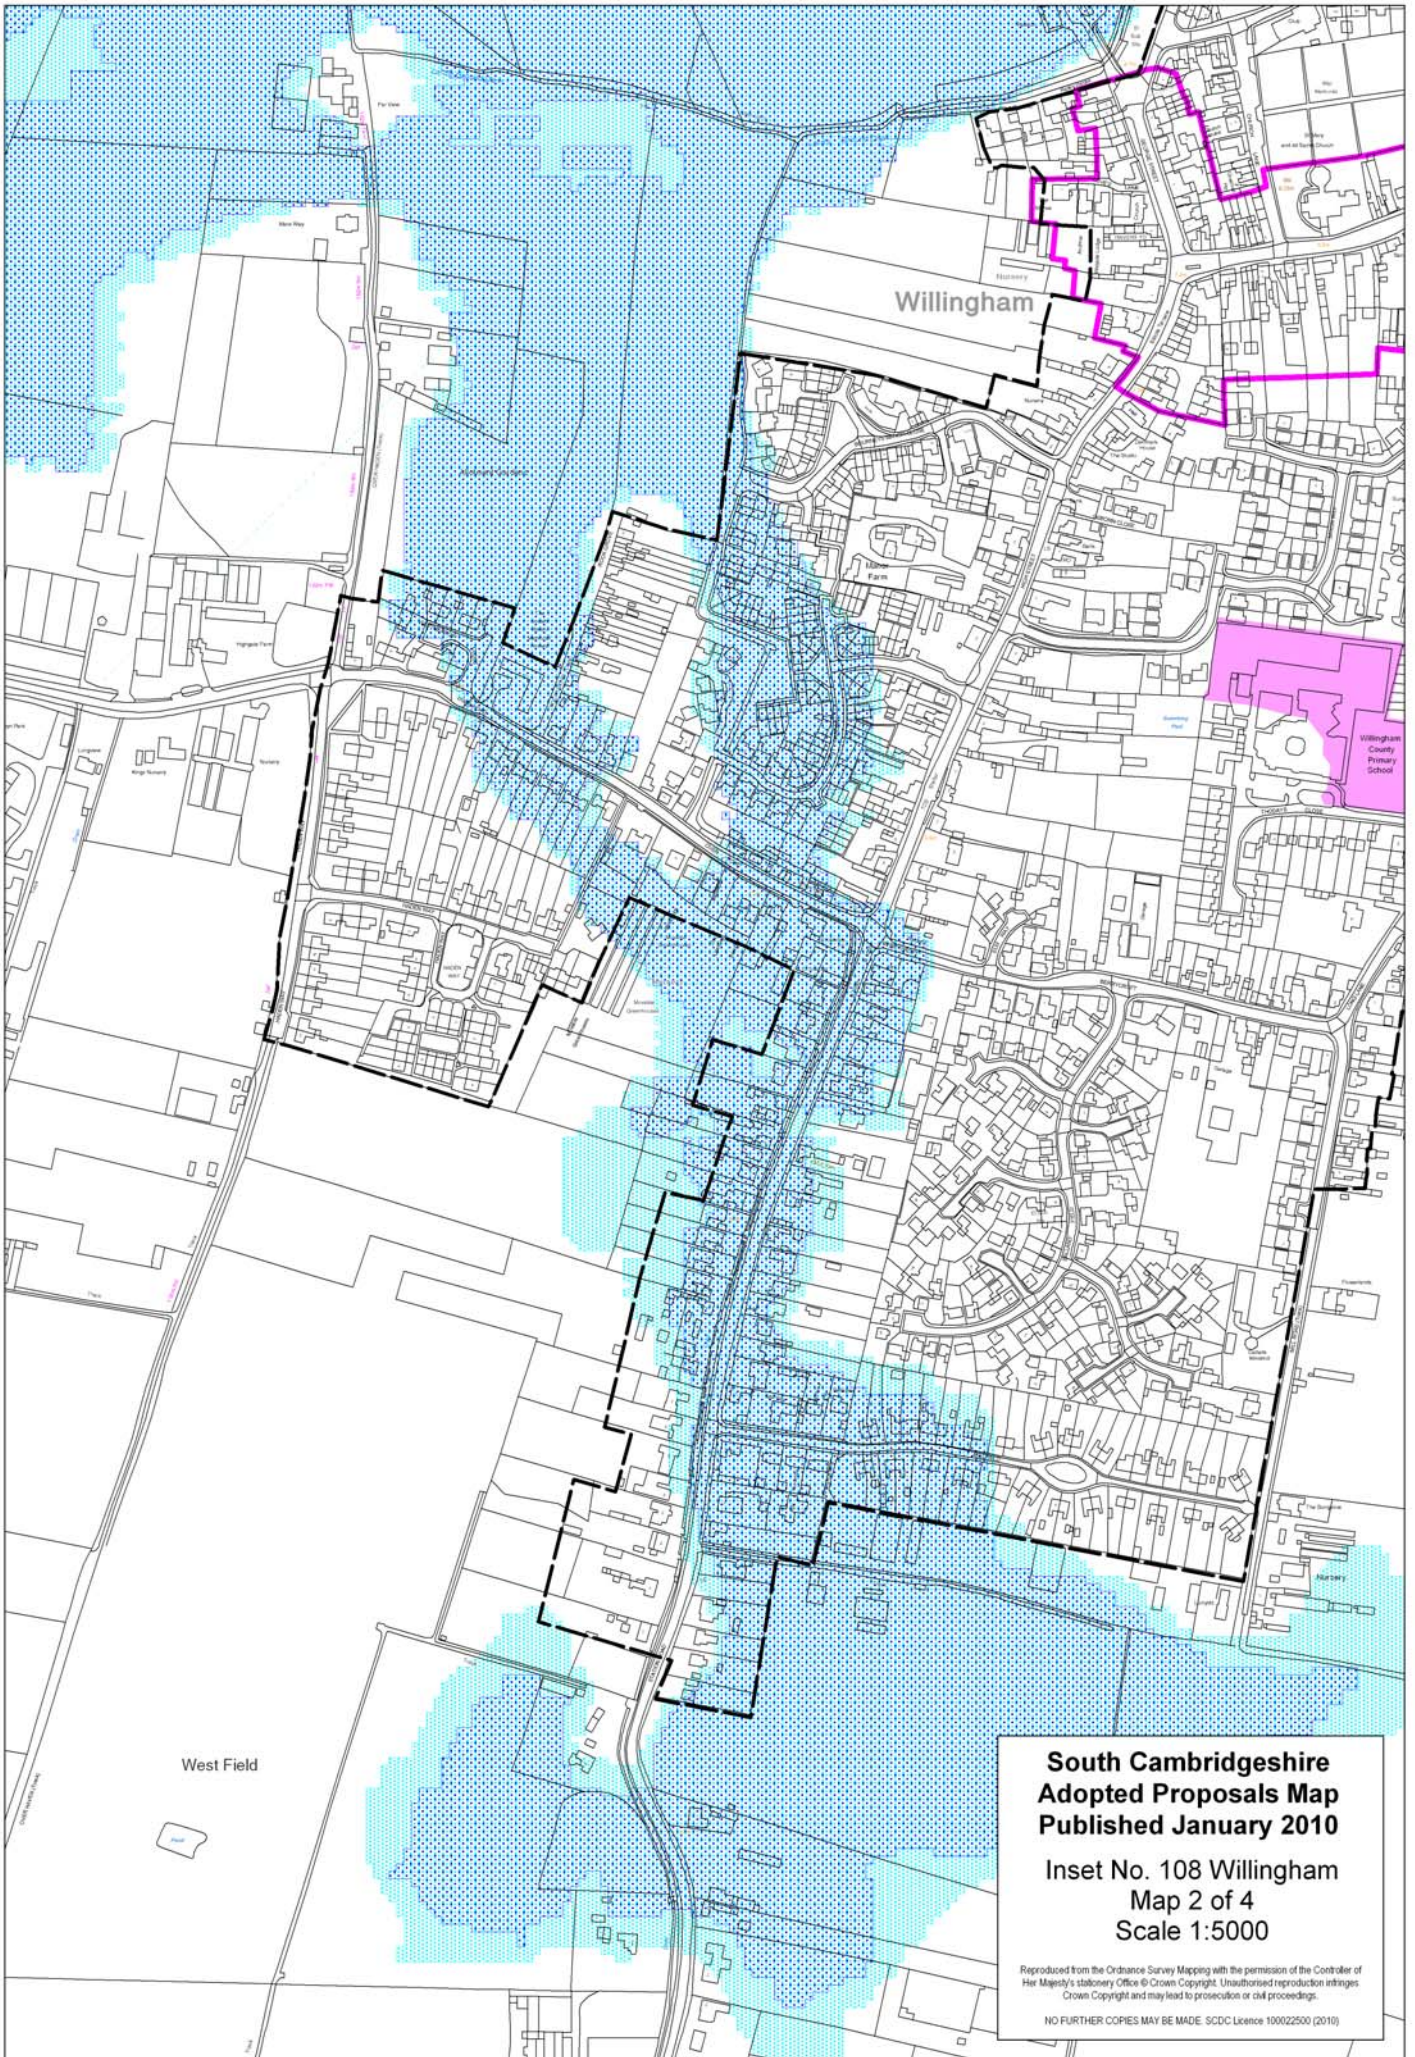

Willingham

Willingham County Primary School

West Field

**South Cambridgeshire
Adopted Proposals Map
Published January 2010**

**Inset No. 108 Willingham
Map 2 of 4
Scale 1:5000**