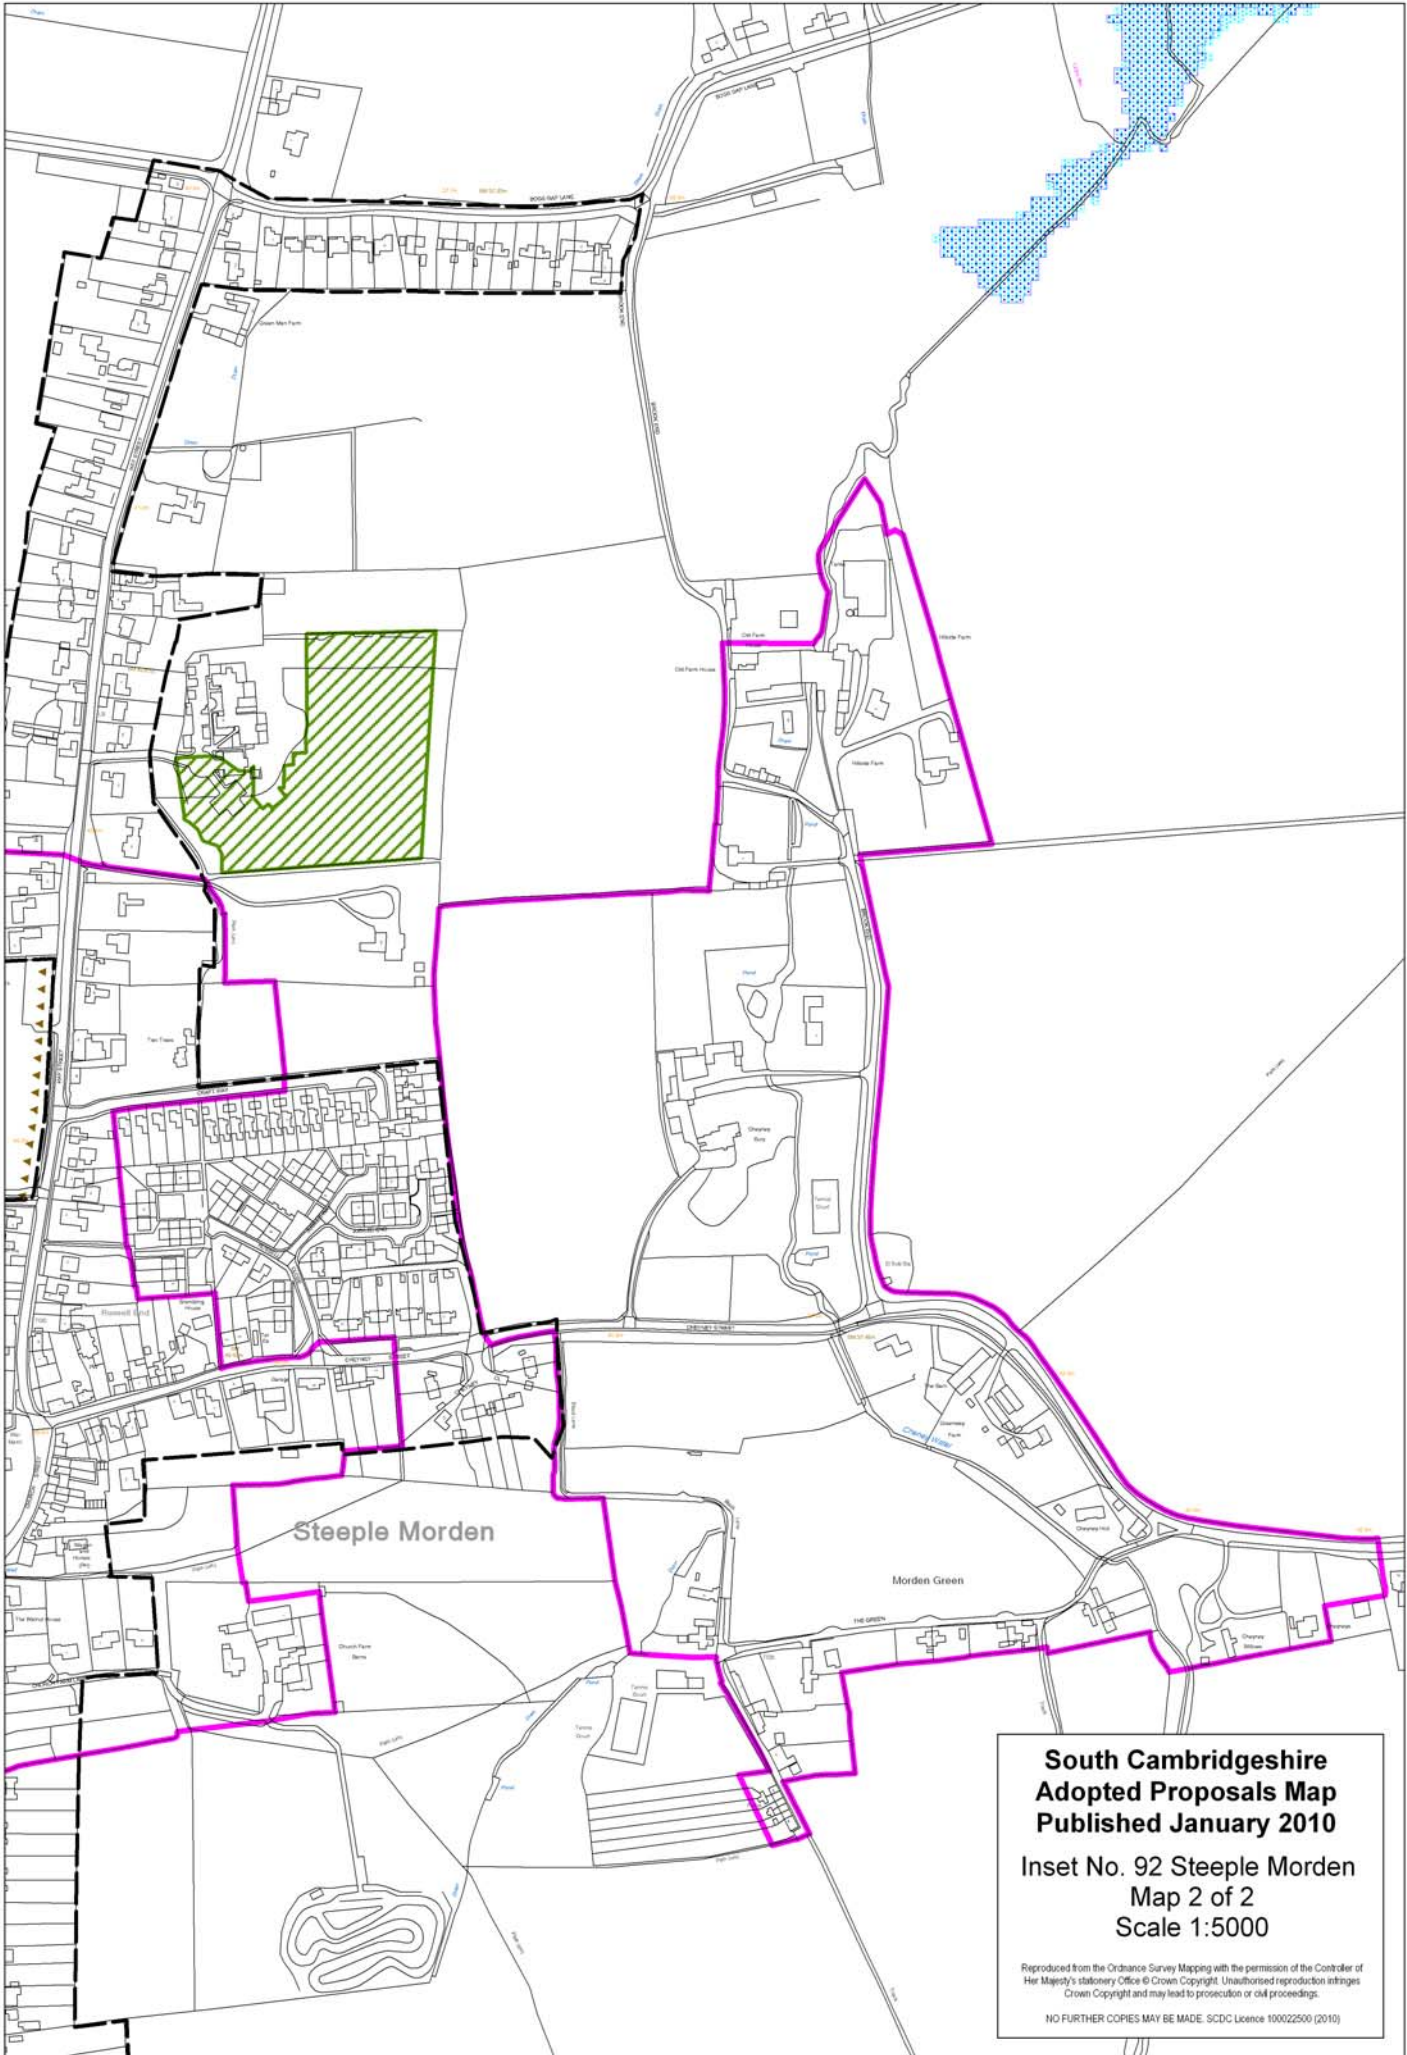

**South Cambridgeshire
Adopted Proposals Map
Published January 2010**

**Inset No. 92 Steeple Morden
Map 2 of 2
Scale 1:5000**