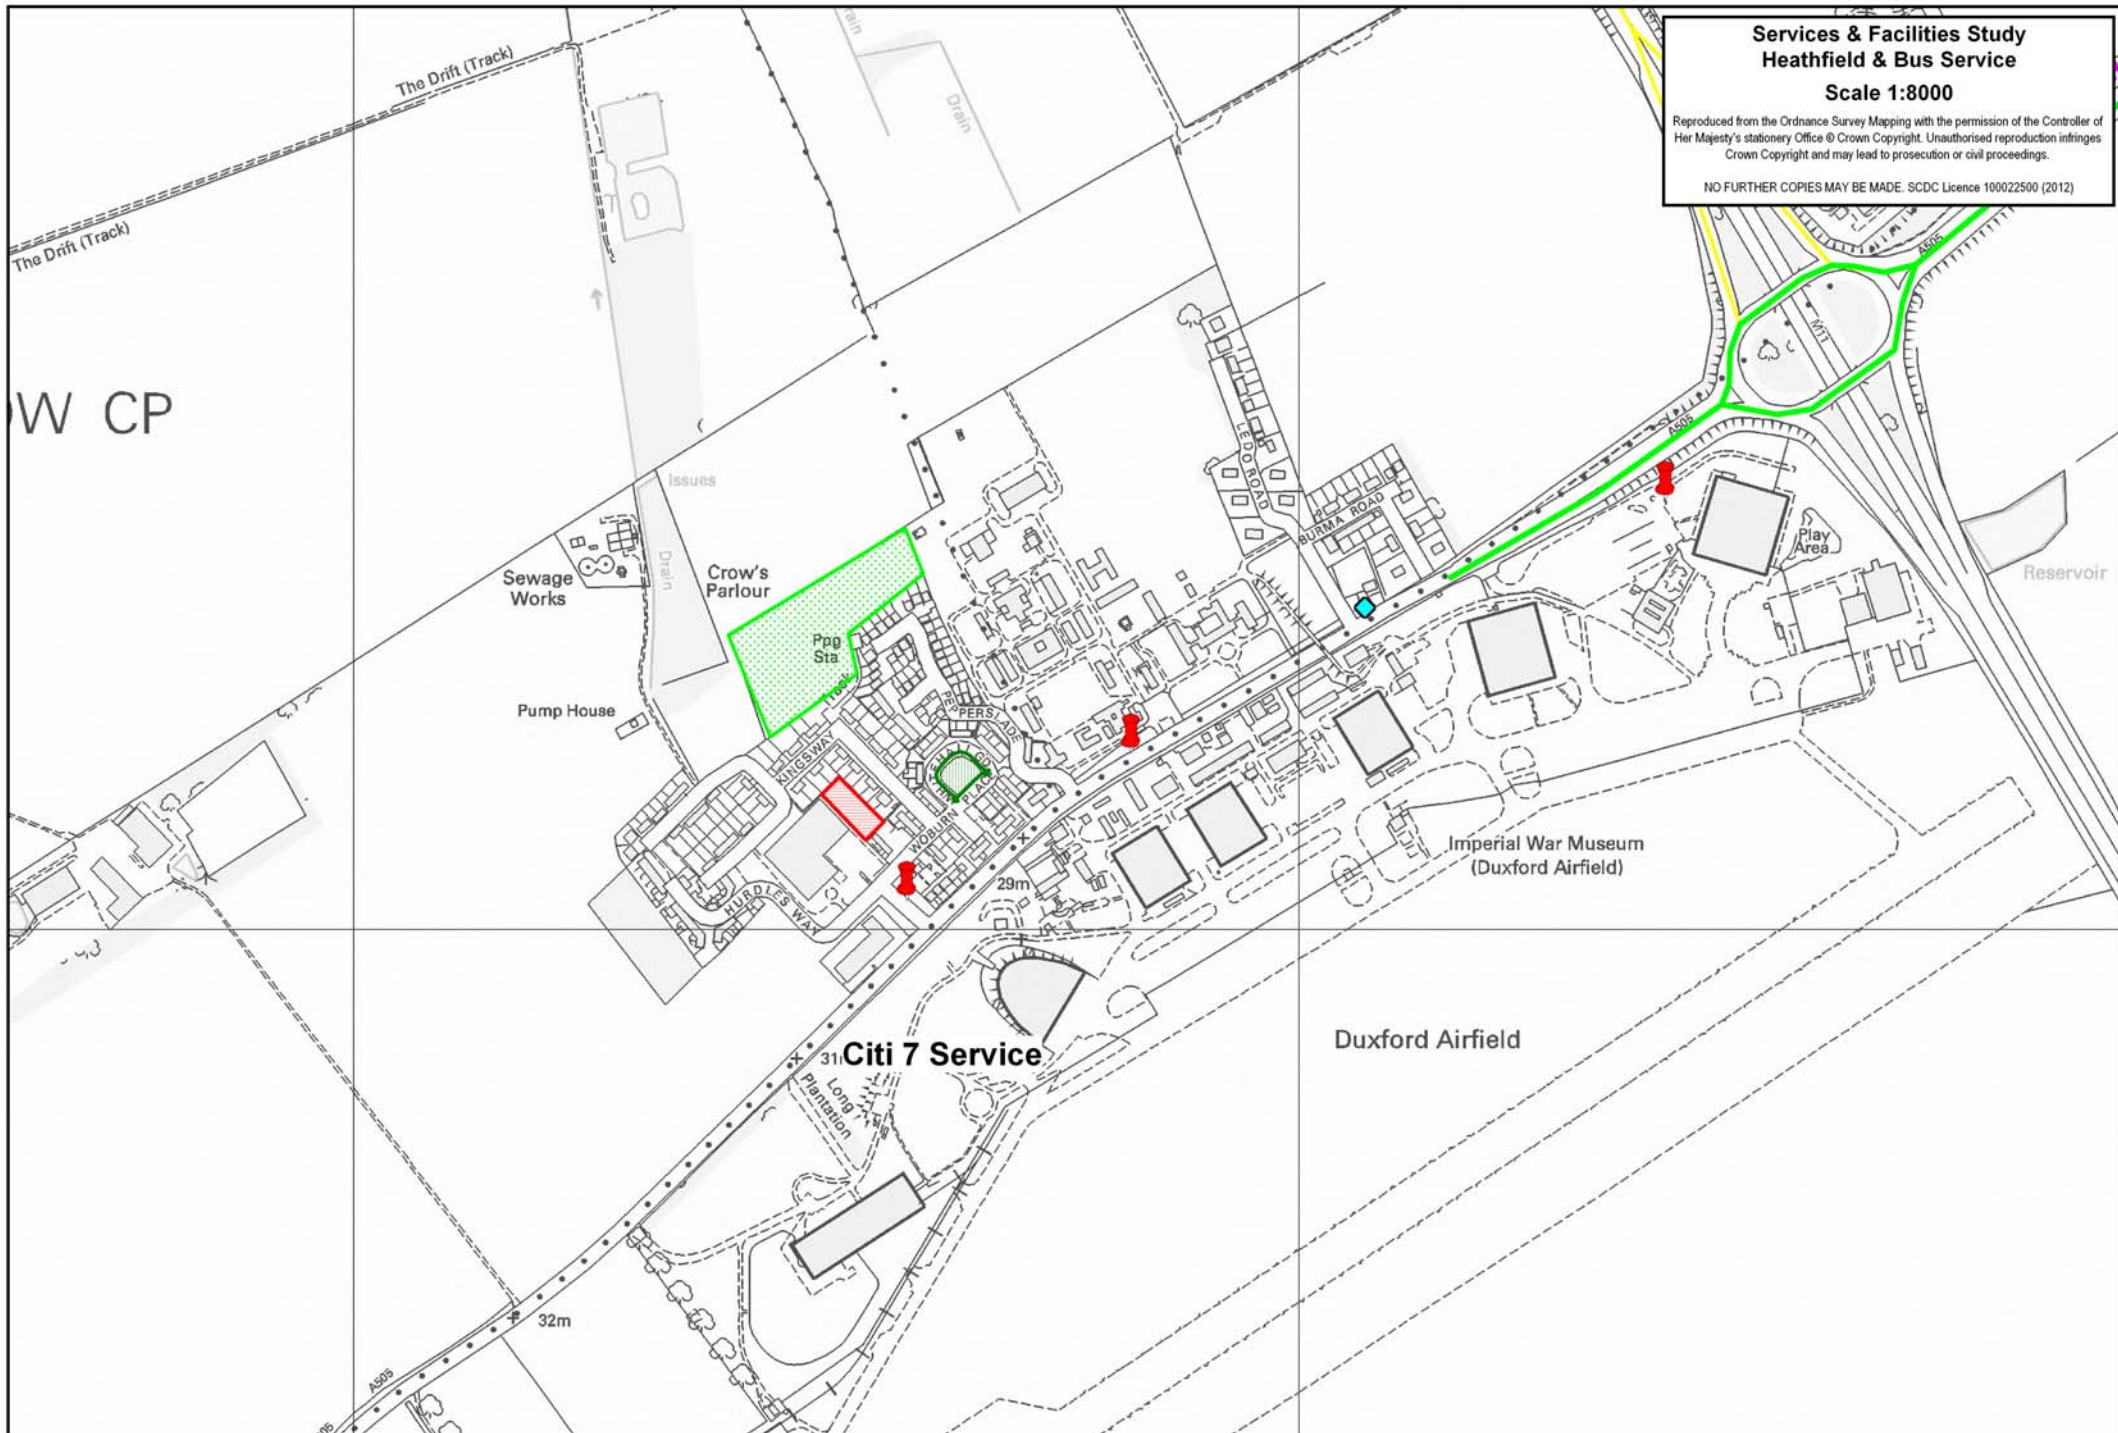

**Services & Facilities Study
Heathfield & Bus Service
Scale 1:8000**

NO FURTHER COPIES MAY BE MADE. SDC Licence 100022500 (2012)

W CP

Citi 7 Service

Duxford Airfield

Imperial War Museum
(Duxford Airfield)