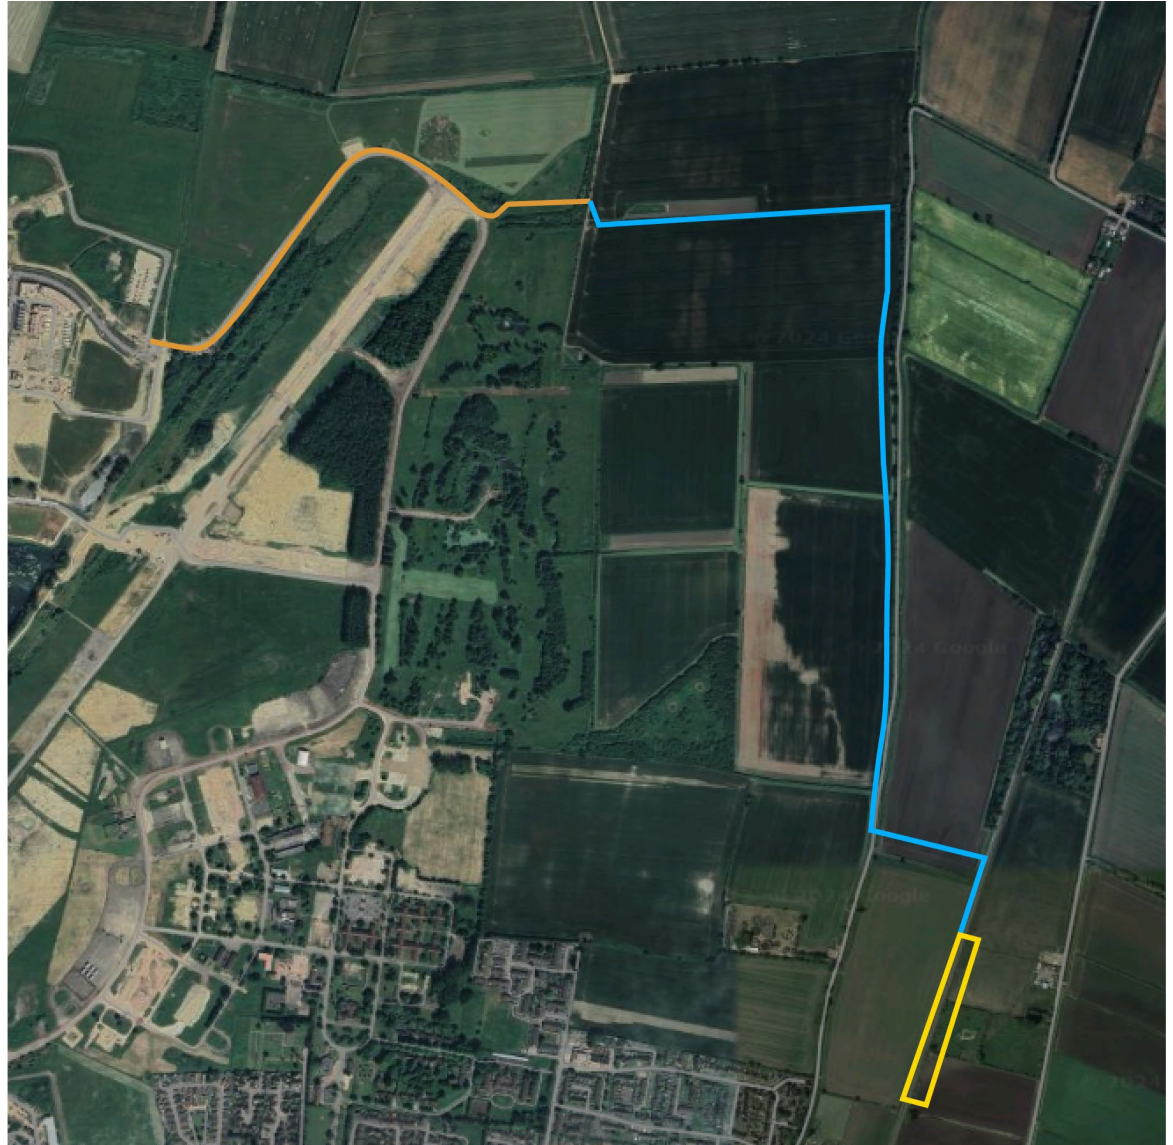

Waterbeach New Town East

Outline Planning Permission

Relocated Railway Station

Key:

-  Approx. New Station Location
-  Indicative Haul Road (WDC)
-  Indicative Haul Road (U&C)

Waterbeach Station – Indicative Haul Road Route

Pumping Station