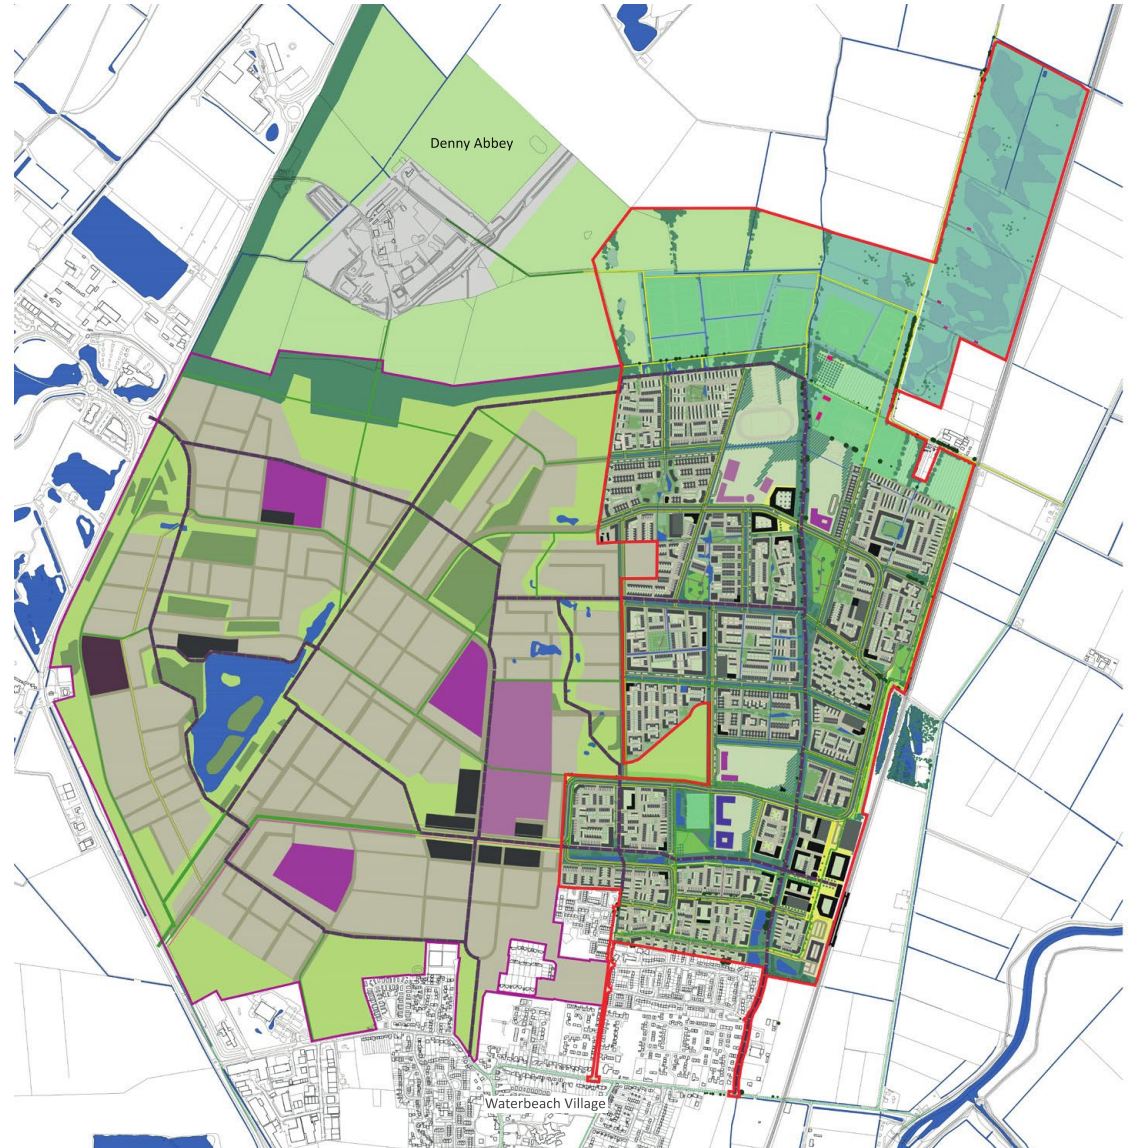

Waterbeach New Town East

Outline Planning Permission

Relocated Railway Station

Key:

-  Approx. New Station Location
-  Indicative Haul Road (WDC)
-  Indicative Haul Road (U&C)

Waterbeach Station – Indicative Haul Road Route

Pumping Station