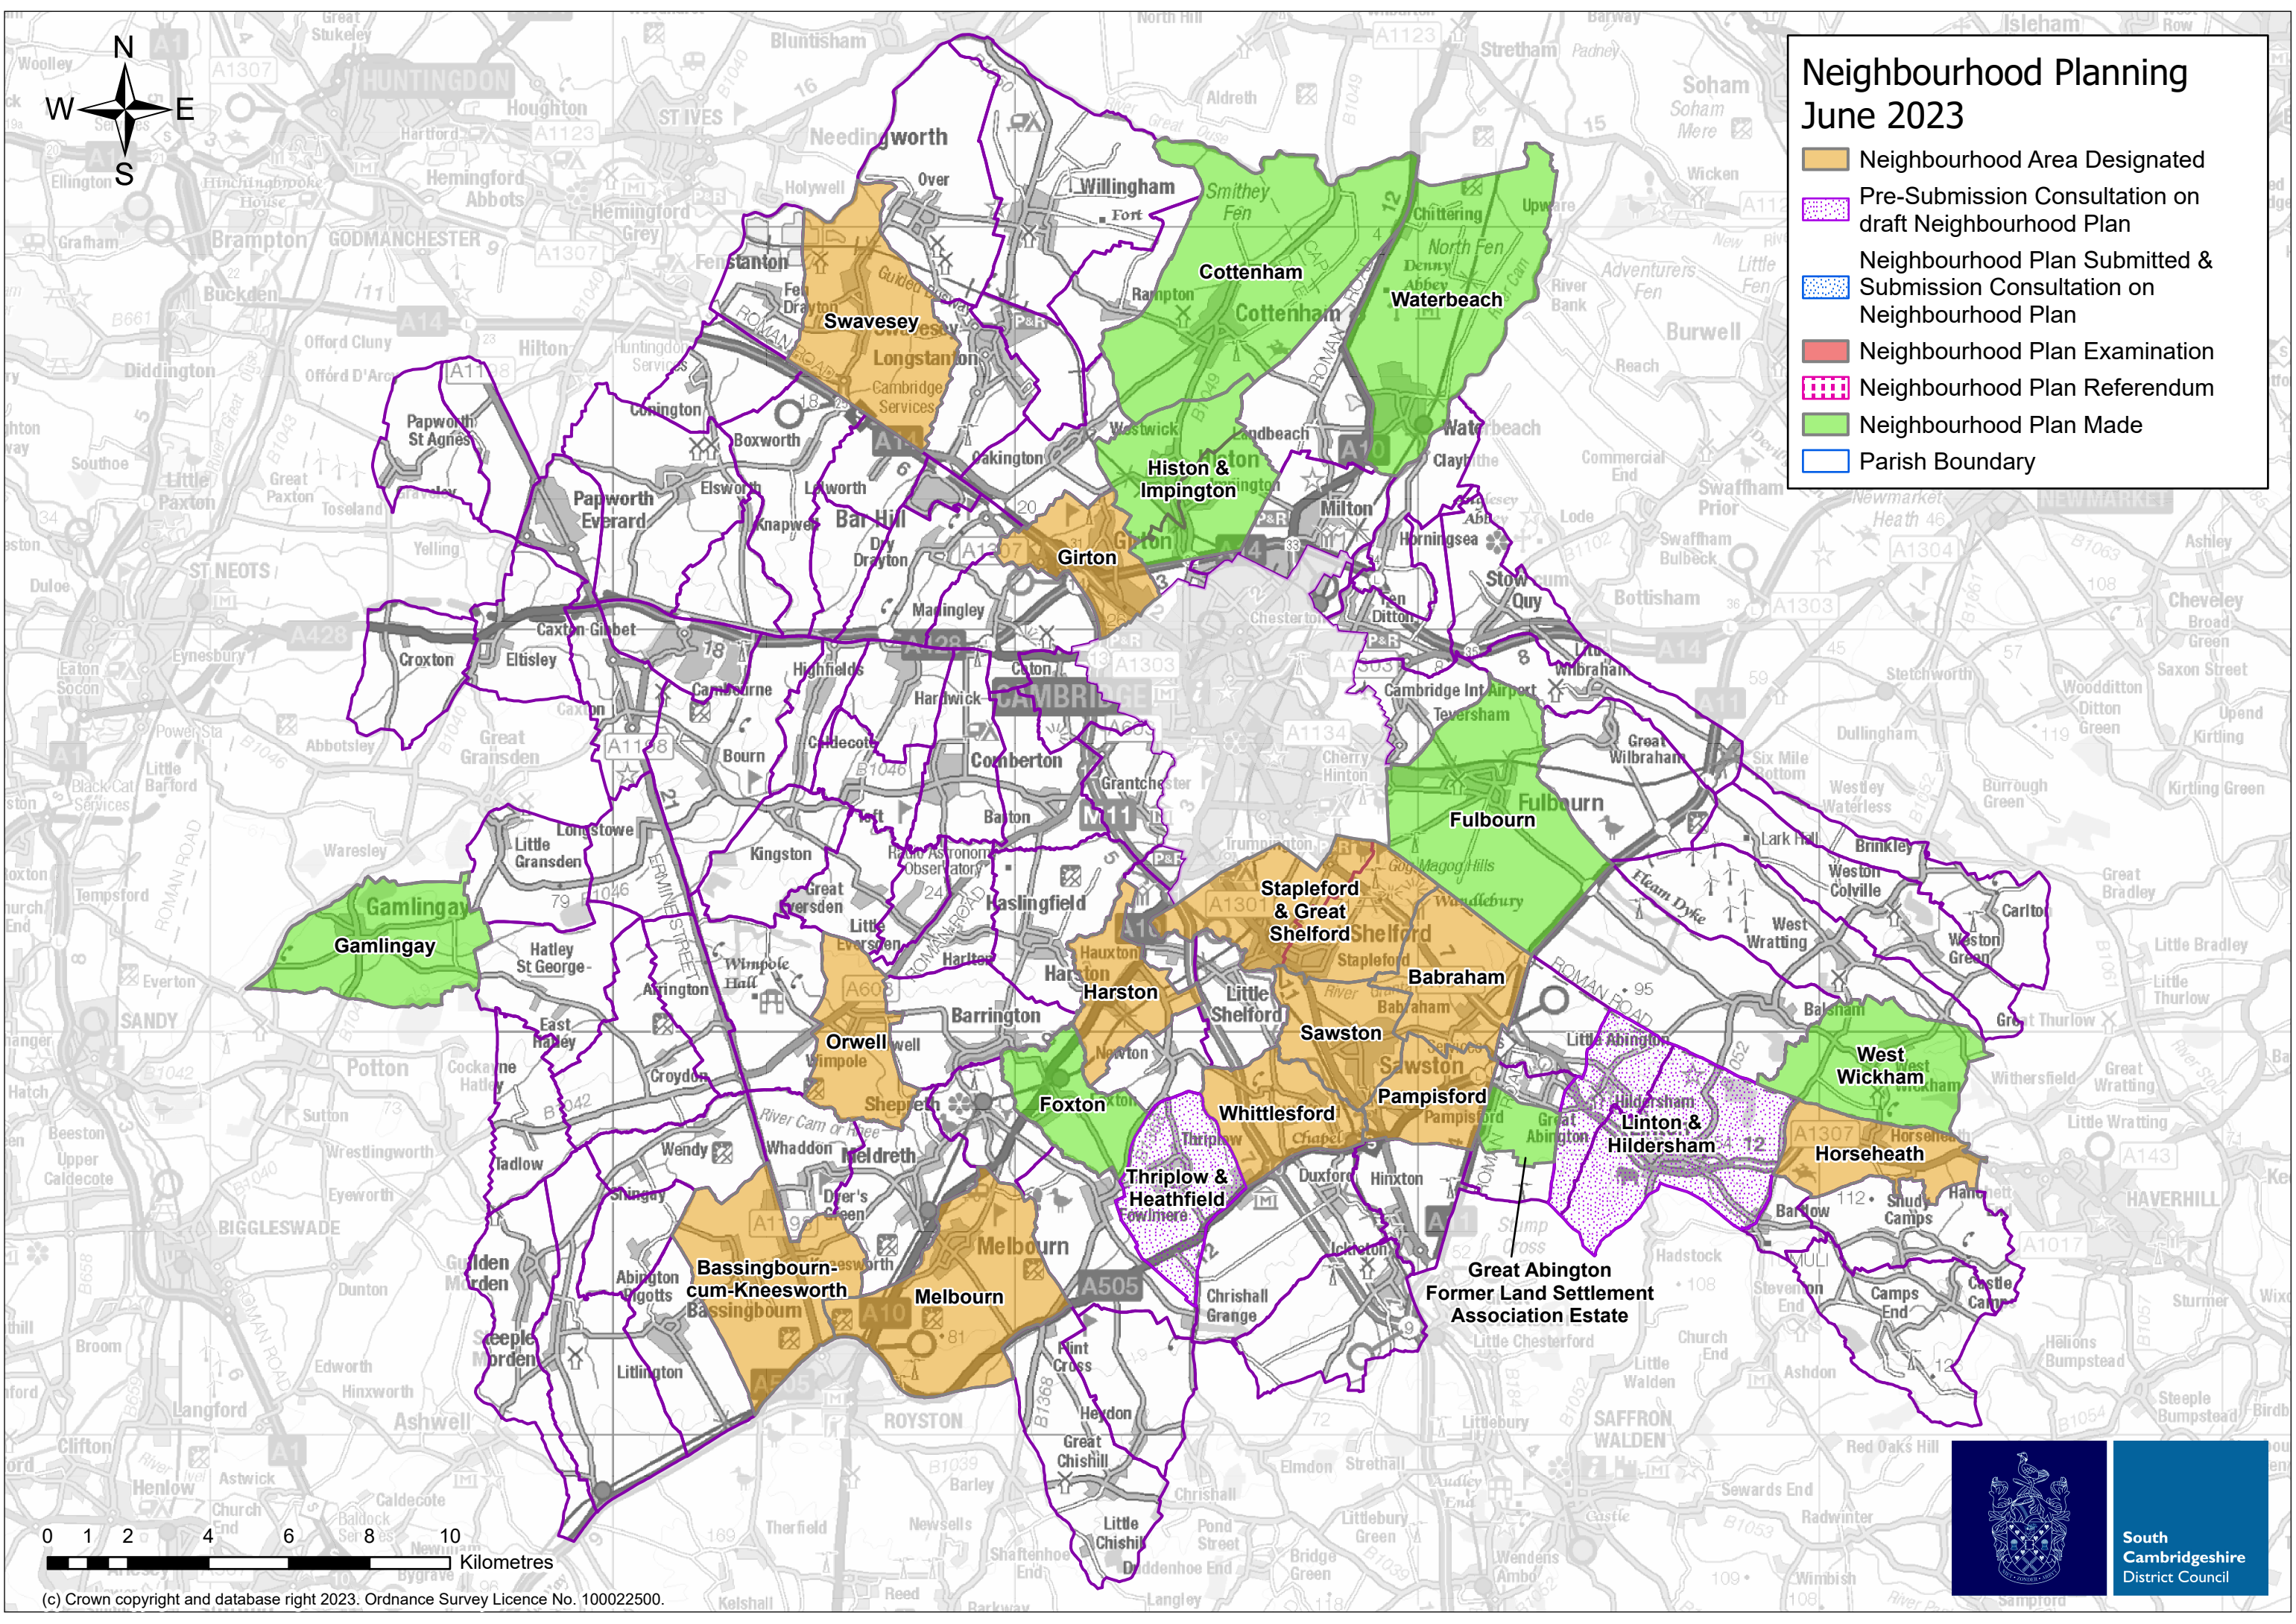

Neighbourhood Planning June 2023

- Neighbourhood Area Designated
- Pre-Submission Consultation on draft Neighbourhood Plan
- Neighbourhood Plan Submitted & Submission Consultation on Neighbourhood Plan
- Neighbourhood Plan Examination
- Neighbourhood Plan Referendum
- Neighbourhood Plan Made
- Parish Boundary

(c) Crown copyright and database right 2023. Ordnance Survey Licence No. 100022500.