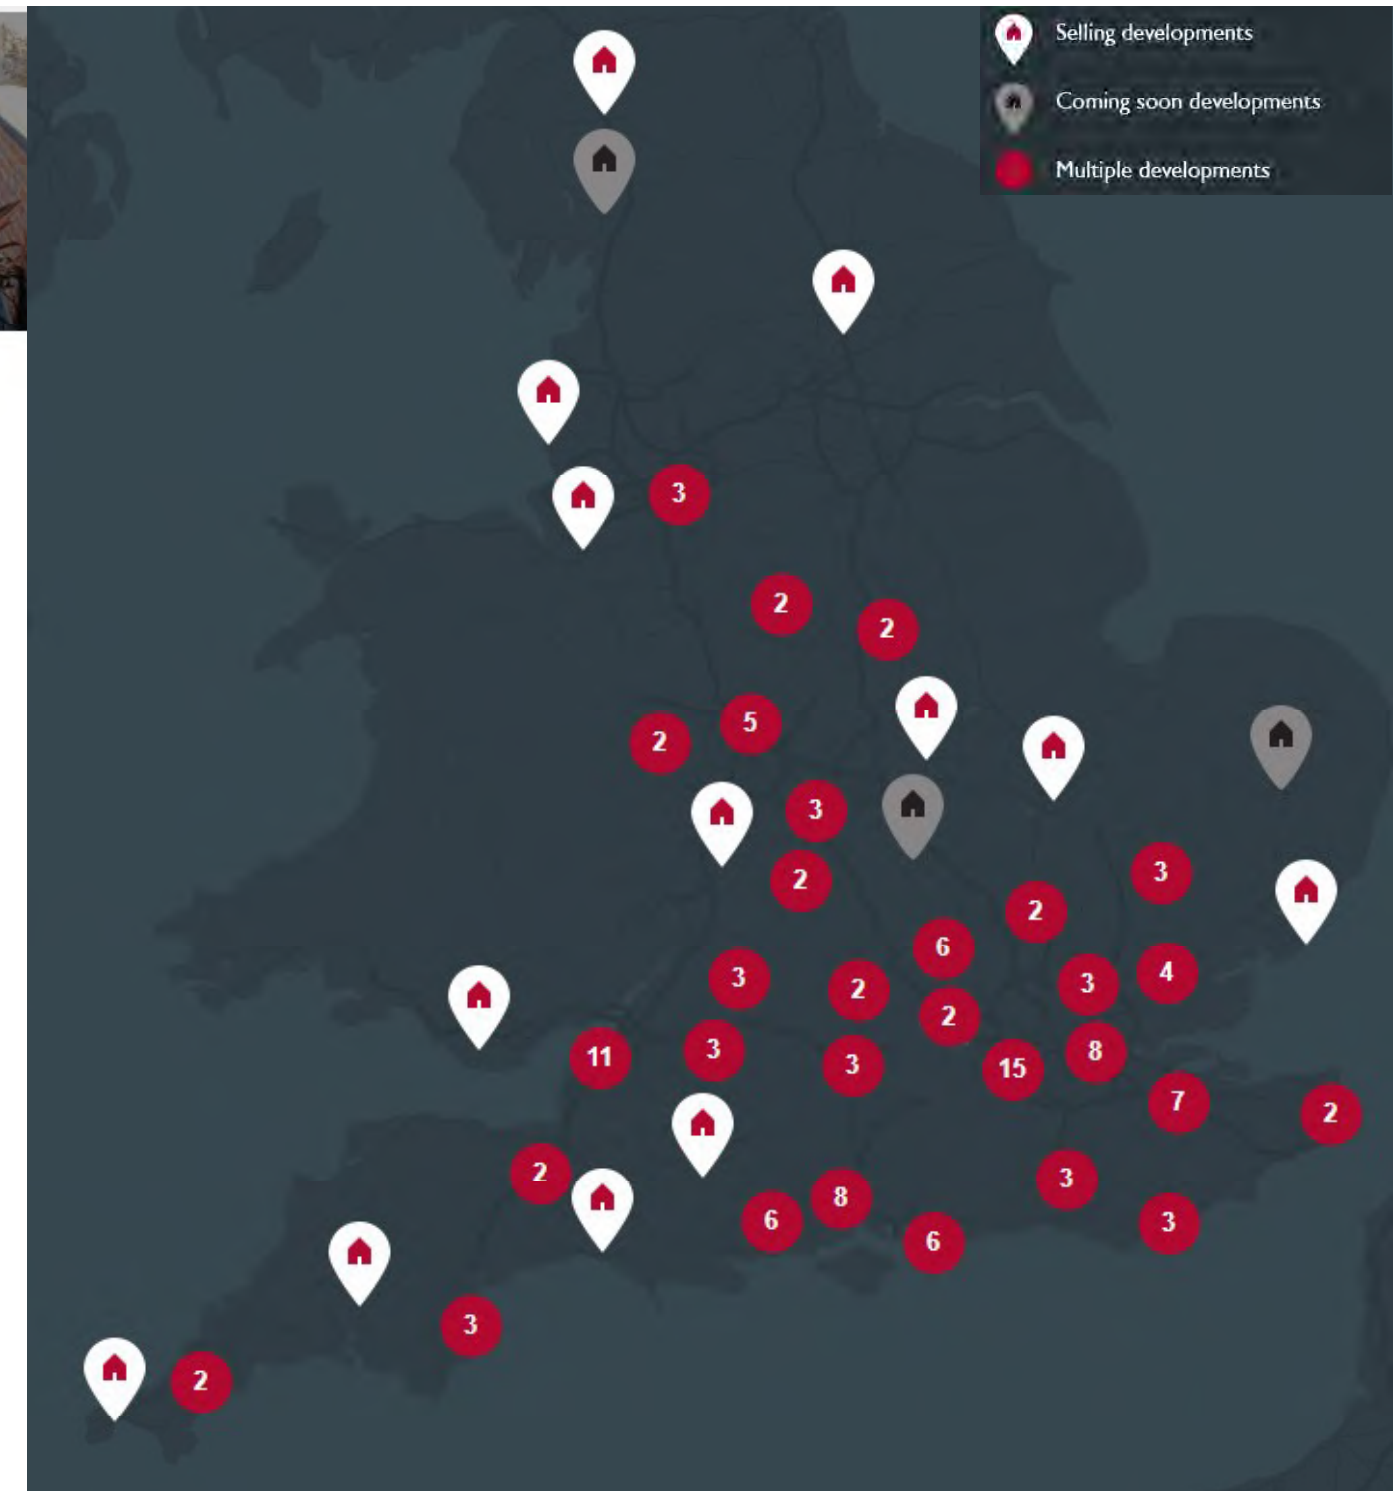

## Precedent Churchill Developments

---

# AWARDS & LOCATIONS

## MOORHOUSE LODGE, HUNTINGDON

DOVEHOUSE LODGE, HITCHIN

## WEAVERS LODGE, HAVERHILL

LAUREL LODGE, CARSHALTON