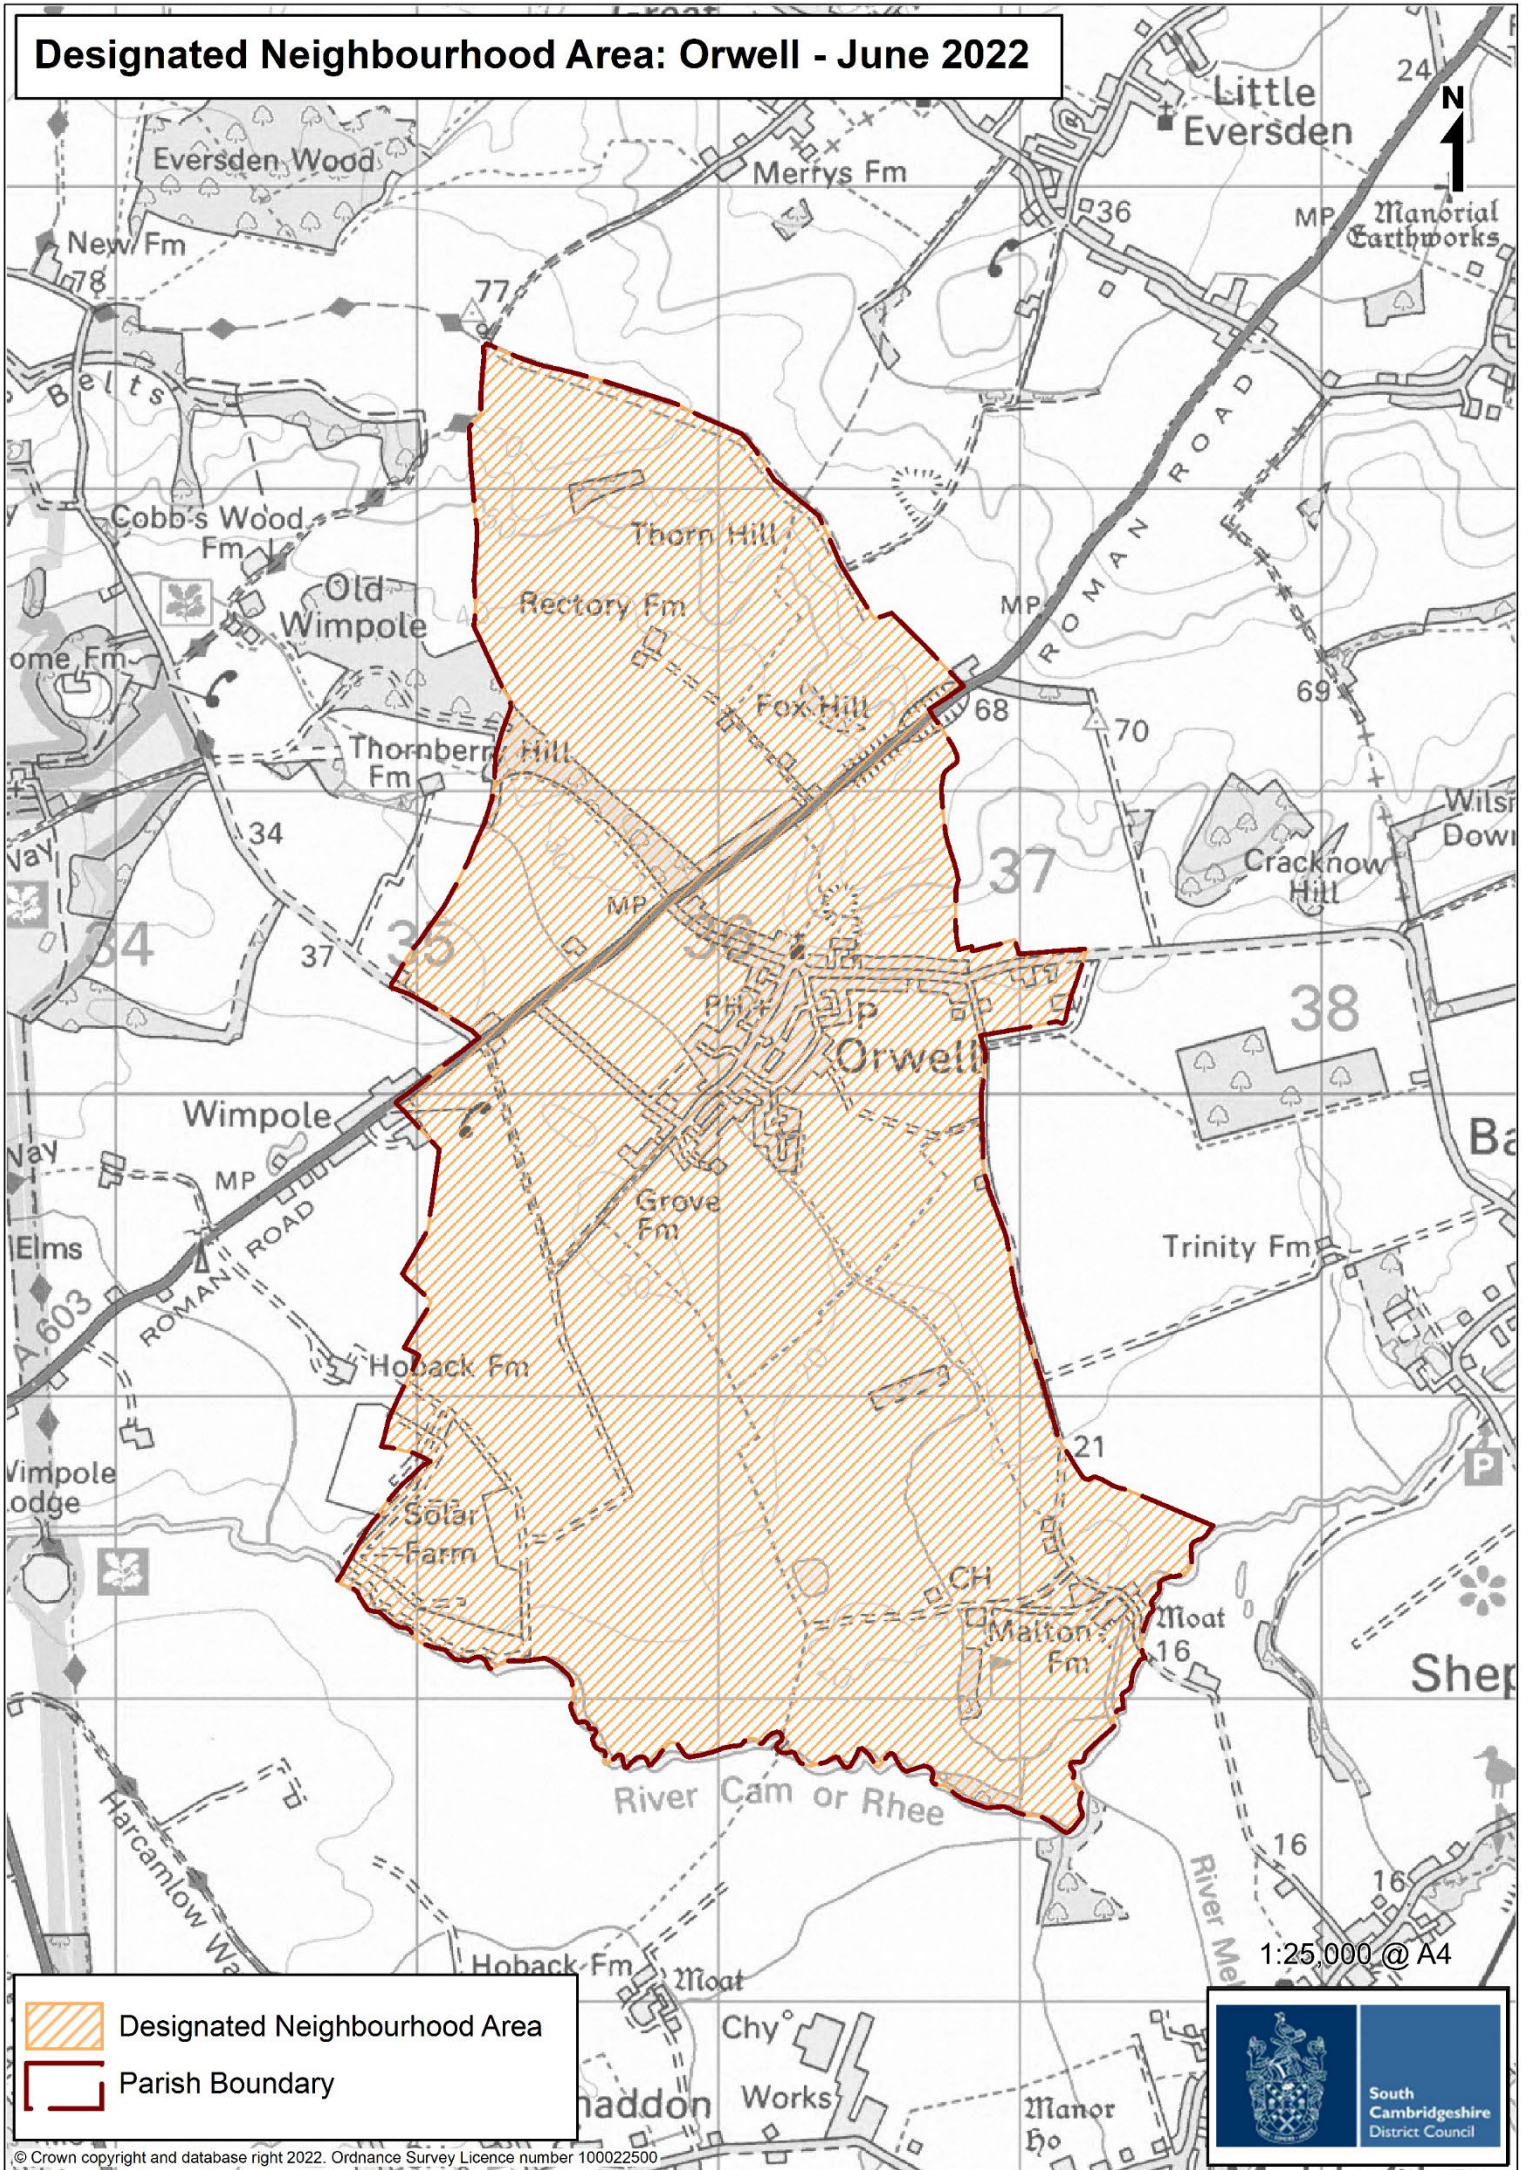

Designated Neighbourhood Area: Orwell - June 2022

 Designated Neighbourhood Area
 Parish Boundary

1:25,000 @ A4
 South Cambridgeshire District Council