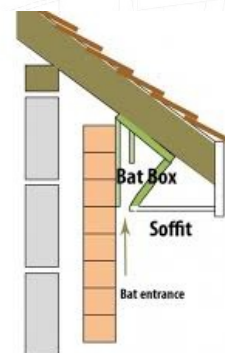

Key

Wildlife Enhancements (Houses)

- x 24 Ibstock Swift Eco Habitat
- x 30 Wildcare Soffit Bat Box

Swift boxes to be installed on north, east and west facing gable-ends. Boxes to be integrated into gable-end wall 0.5m below the apex of the roof line.

DO NOT INSTALL ON SOUTH FACING GABLE ENDS.

Soffit bat boxes to be installed in south, east and west facing soffit sections. Boxes to be installed in soffit corner to gable end wall and side elevation.

DO NOT INSTALL ON NORTH FACING SOFFIT SECTIONS.

DO NOT INSTAL SOFFIT BAT BOXES ABOVE BALCONIES ON APARTMENT BLOCKS A, C, C1, D & D1

Landscape Science Consultancy Ltd
 The Old Barracks, Sandon Road
 Grantham, Lincolnshire,
 NG31 9AS

01476 569600
www.landscapeconsultancy.com

Project: Land off Teversham Road,
 Fulbourn

Title: Wildlife Enhancement
 (Houses)

Scale: Do Not Scale **Drawing Size:** A3

Source: CBA Drawing No:
 TRF-CBA-1-GF-M2-L-1000

Job No.	Fig No.	Rev	Date
H75.19	10	-	09/03/20