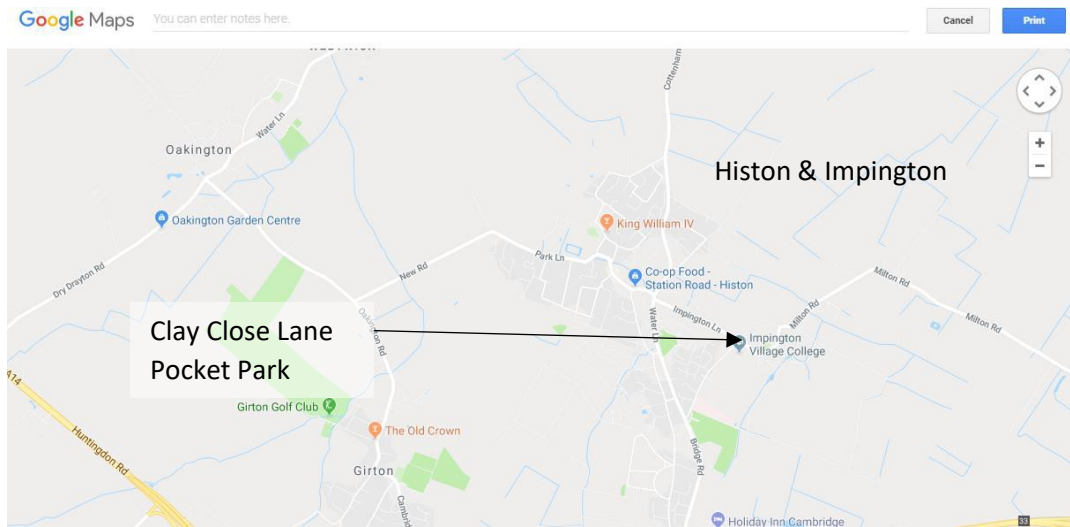

# Histon and Impington Clay Close Lane Pocket Park Site Map

Figure 2. Google maps satellite view showing the Clay Close Lane Pocket Park.

Figure 3. Google maps view of Clay Close Lane Pocket Park, which is 0.2 hectares. The arrow shows the entry point.