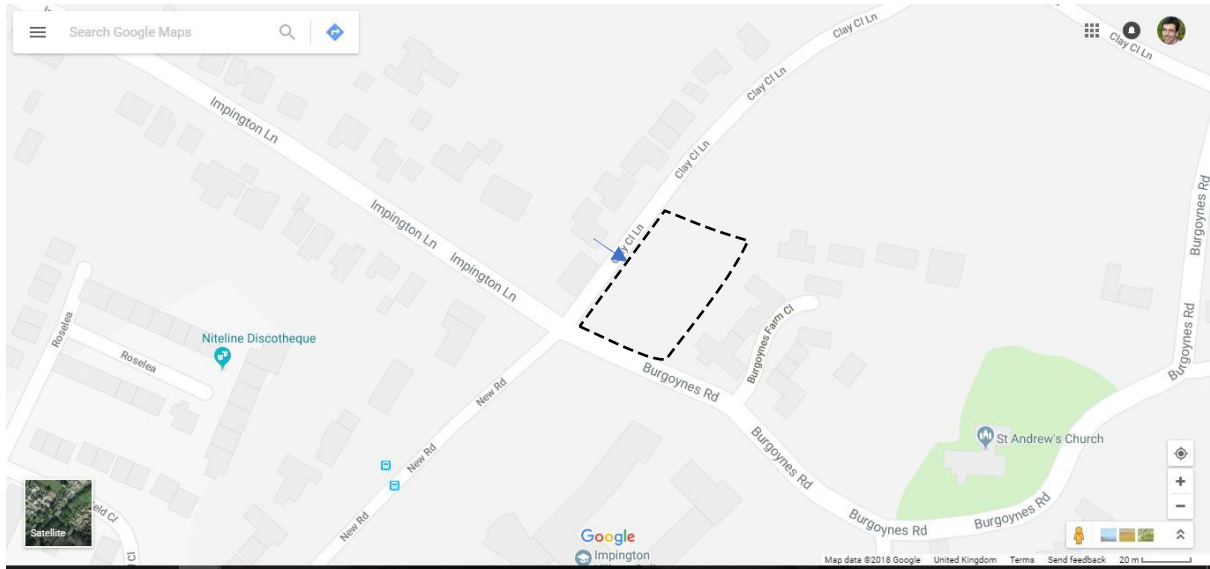

# Histon and Impington Clay Close Lane Pocket Park Site Map

Figure 2. Google maps satellite view showing the Clay Close Lane Pocket Park.

Figure 3. Google maps view of Clay Close Lane Pocket Park, which is 0.2 hectares. The arrow shows the entry point.