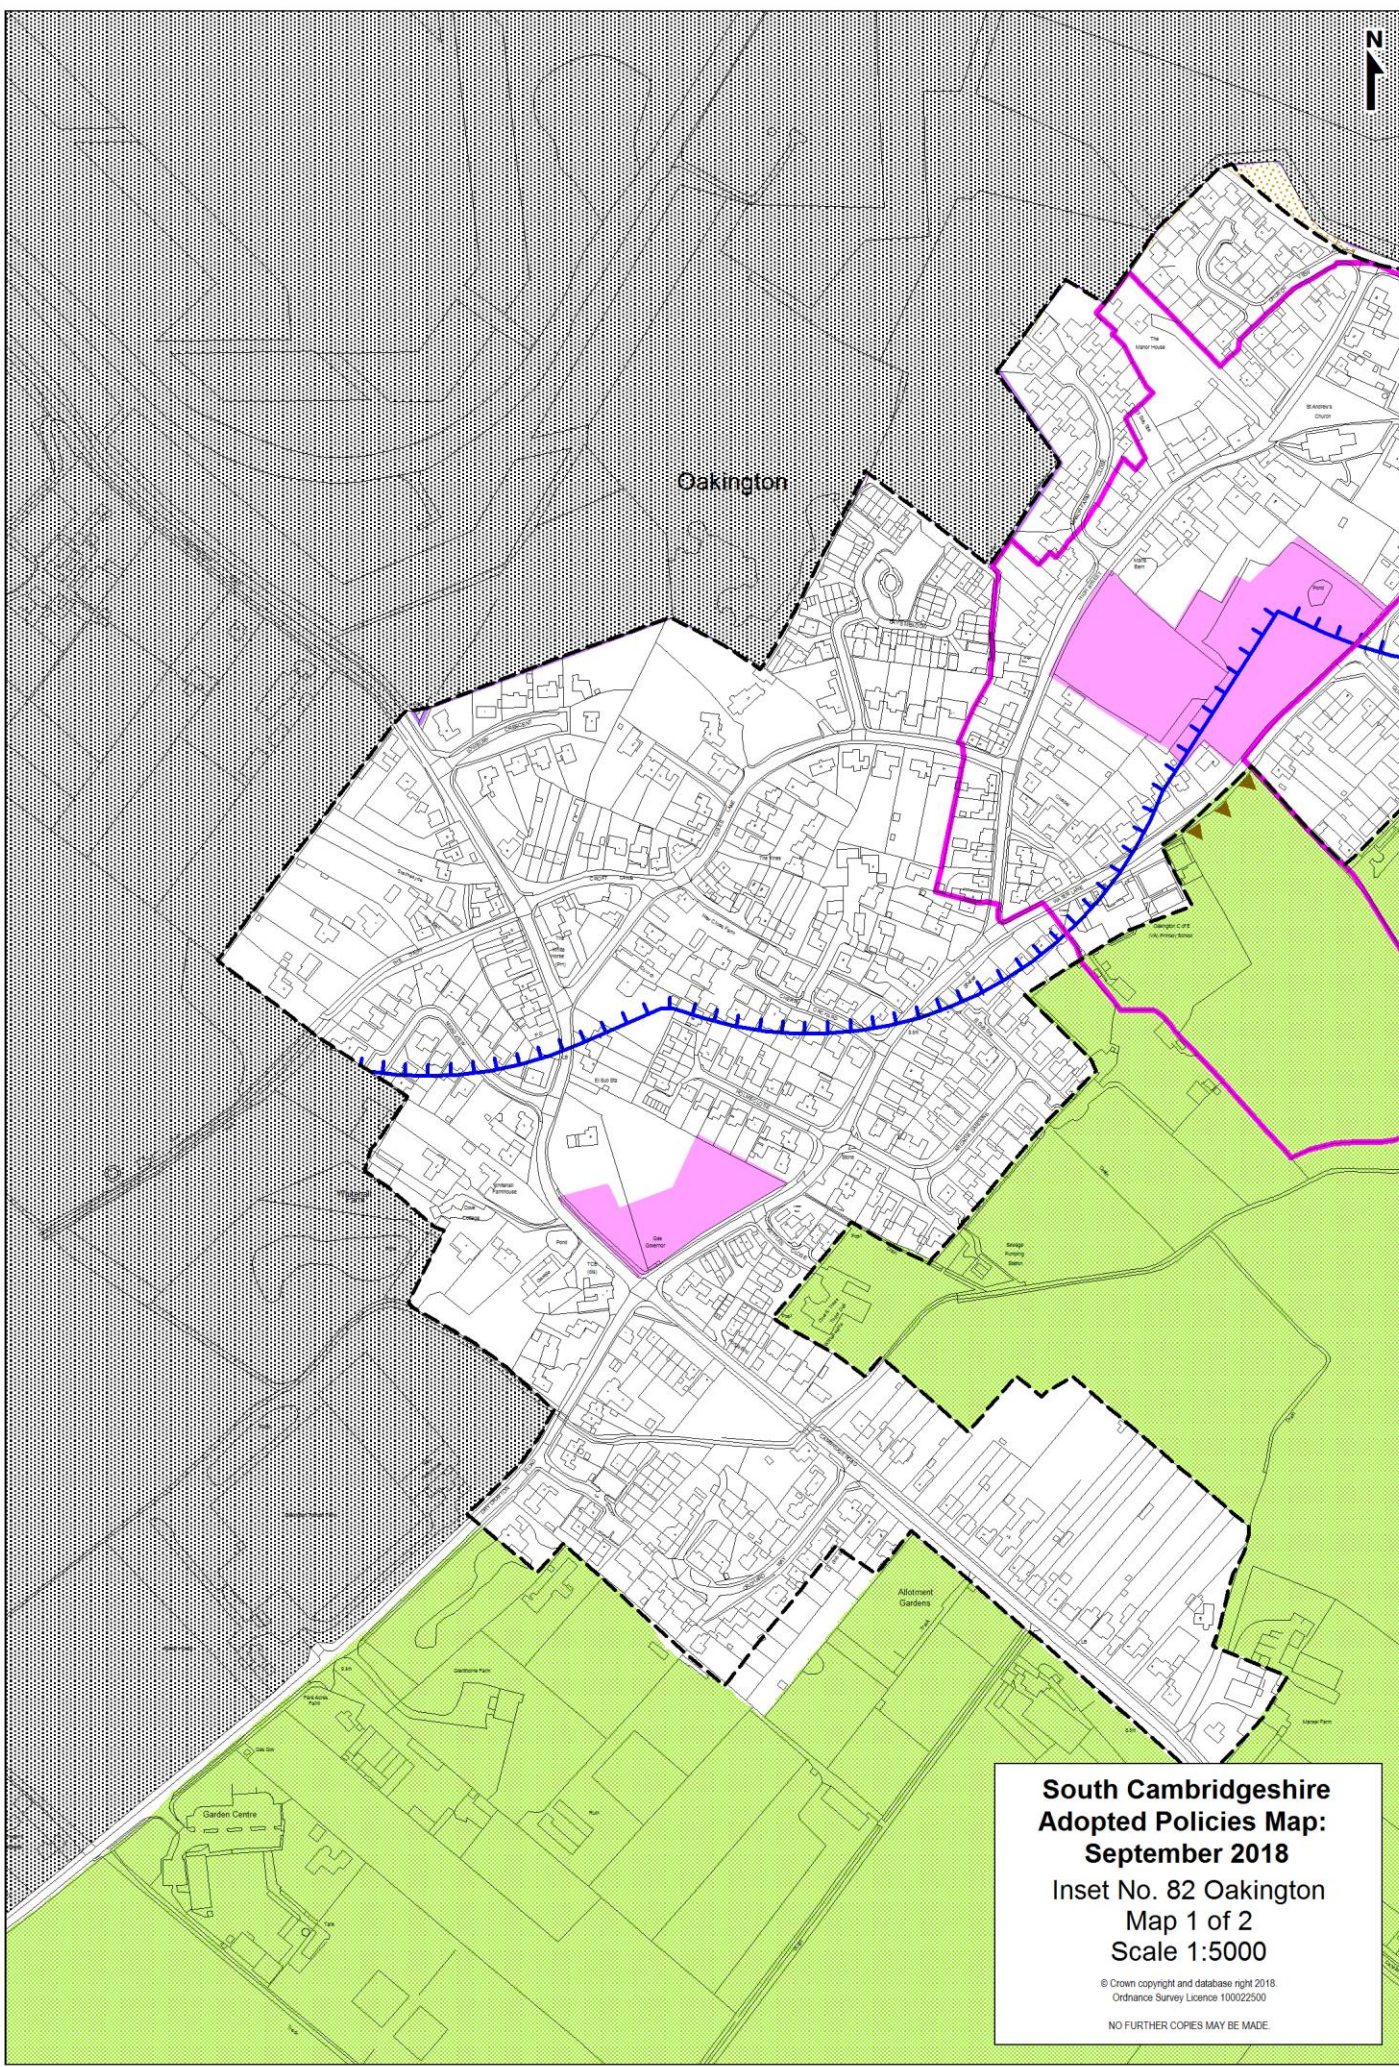

Oakington

**South Cambridgeshire
Adopted Policies Map:
September 2018**
Inset No. 82 Oakington
Map 1 of 2
Scale 1:5000

© Crown copyright and database right 2018.
Ordnance Survey Licence 100022500
NO FURTHER COPIES MAY BE MADE.

**South Cambridgeshire
Adopted Policies Map:
September 2018**

**Inset No. 82 Oakington
Map 2 of 2
Scale 1:5000**

© Crown copyright and database right 2018.
Ordnance Survey Licence 100022500

NO FURTHER COPIES MAY BE MADE.