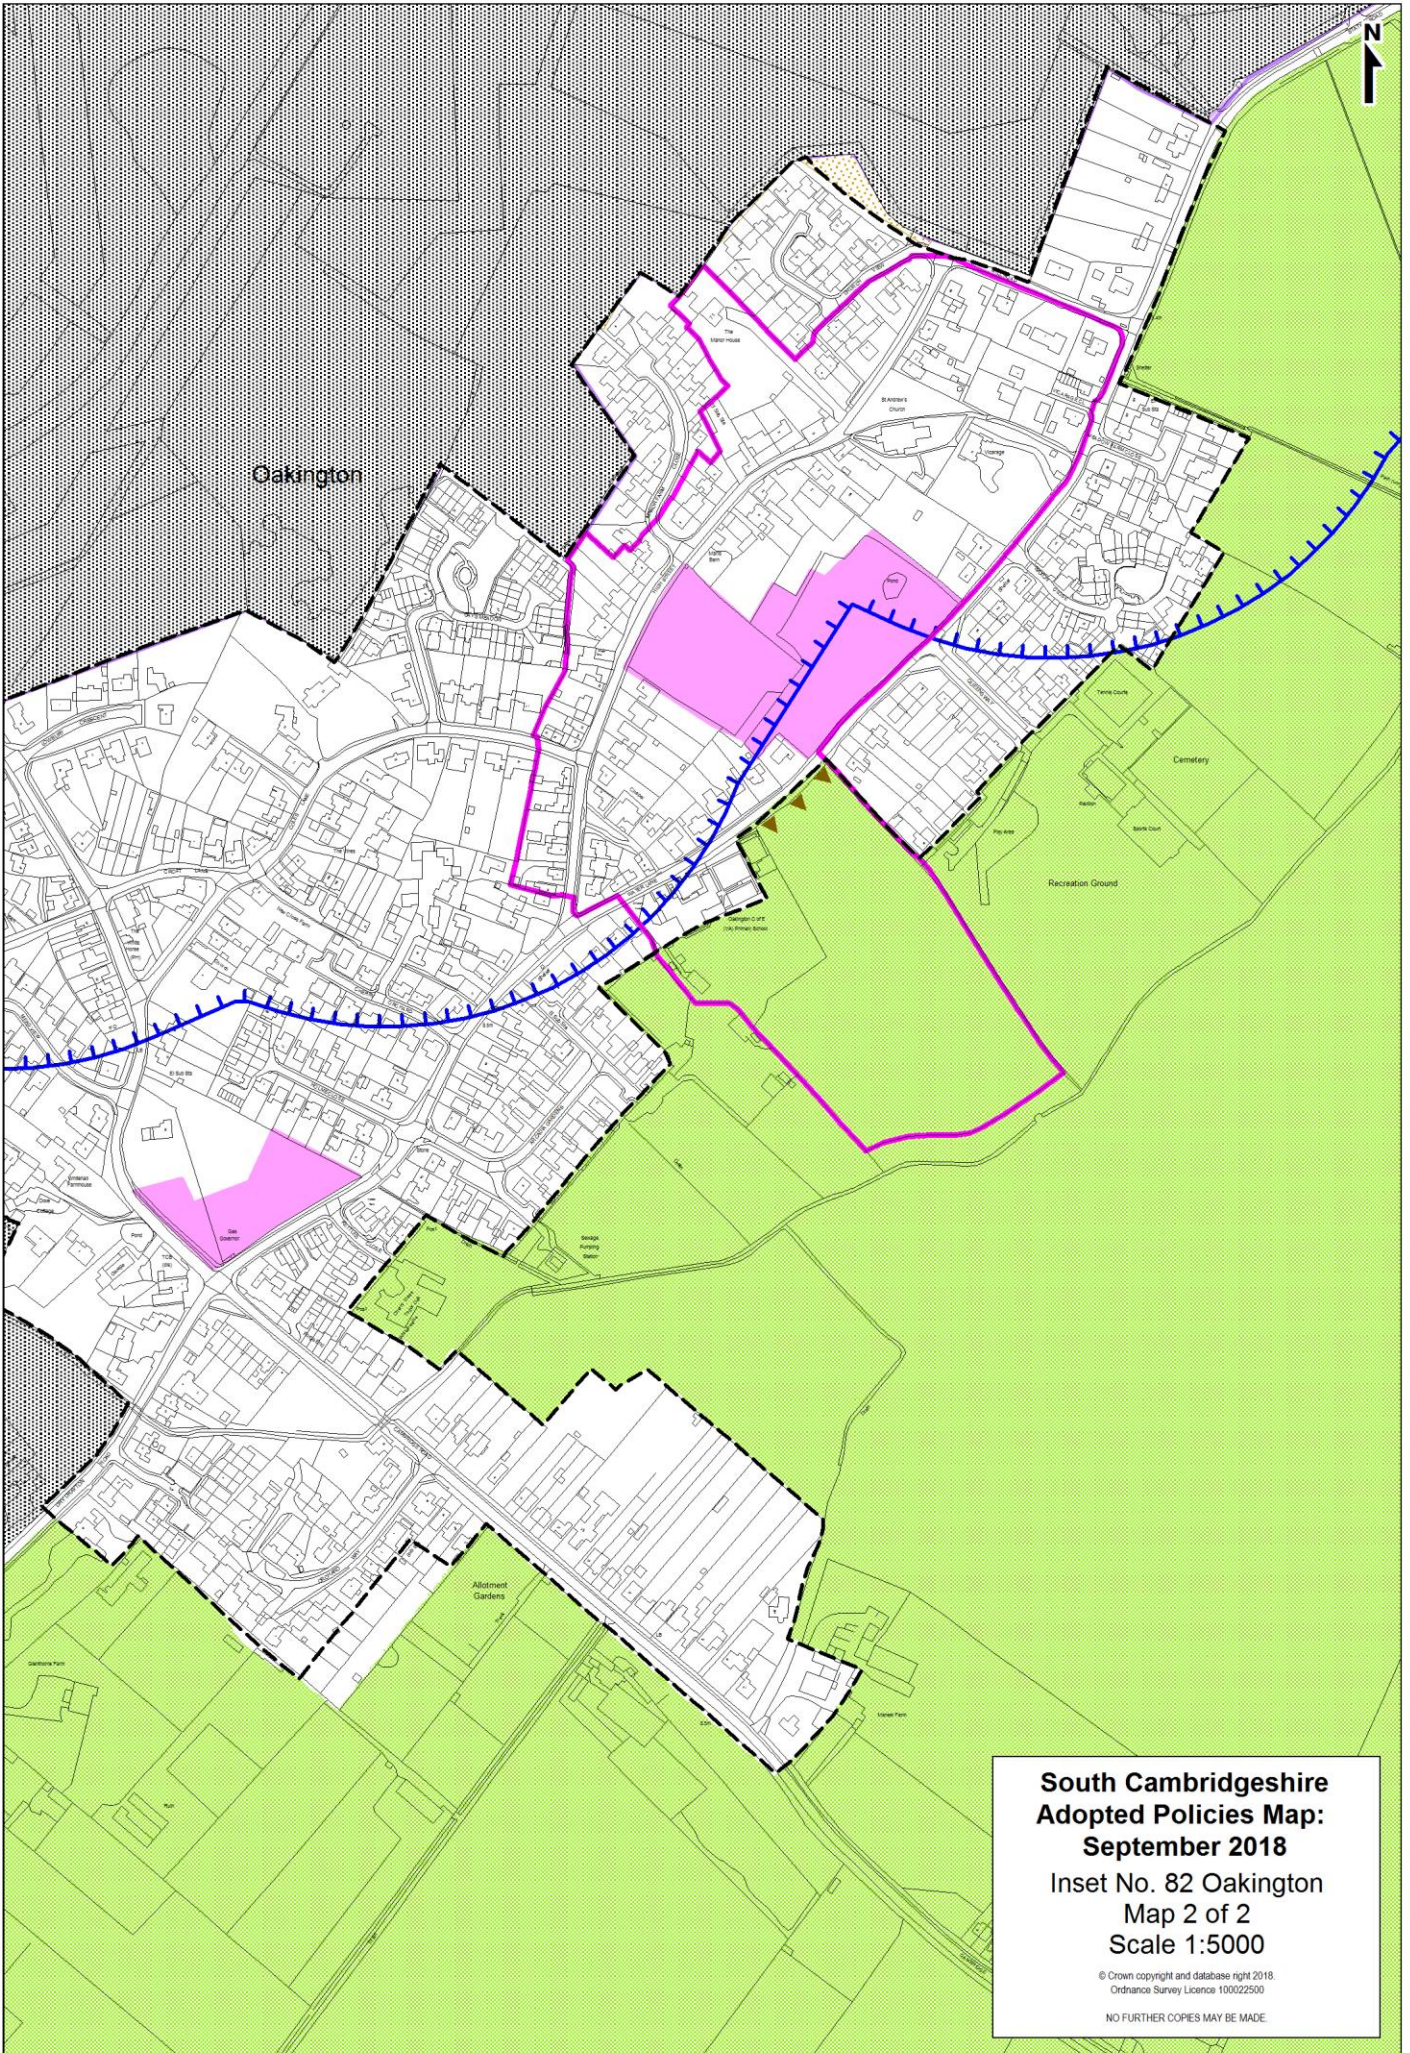

**South Cambridgeshire
Adopted Policies Map:
September 2018**

**Inset No. 82 Oakington
Map 2 of 2
Scale 1:5000**

NO FURTHER COPIES MAY BE MADE.