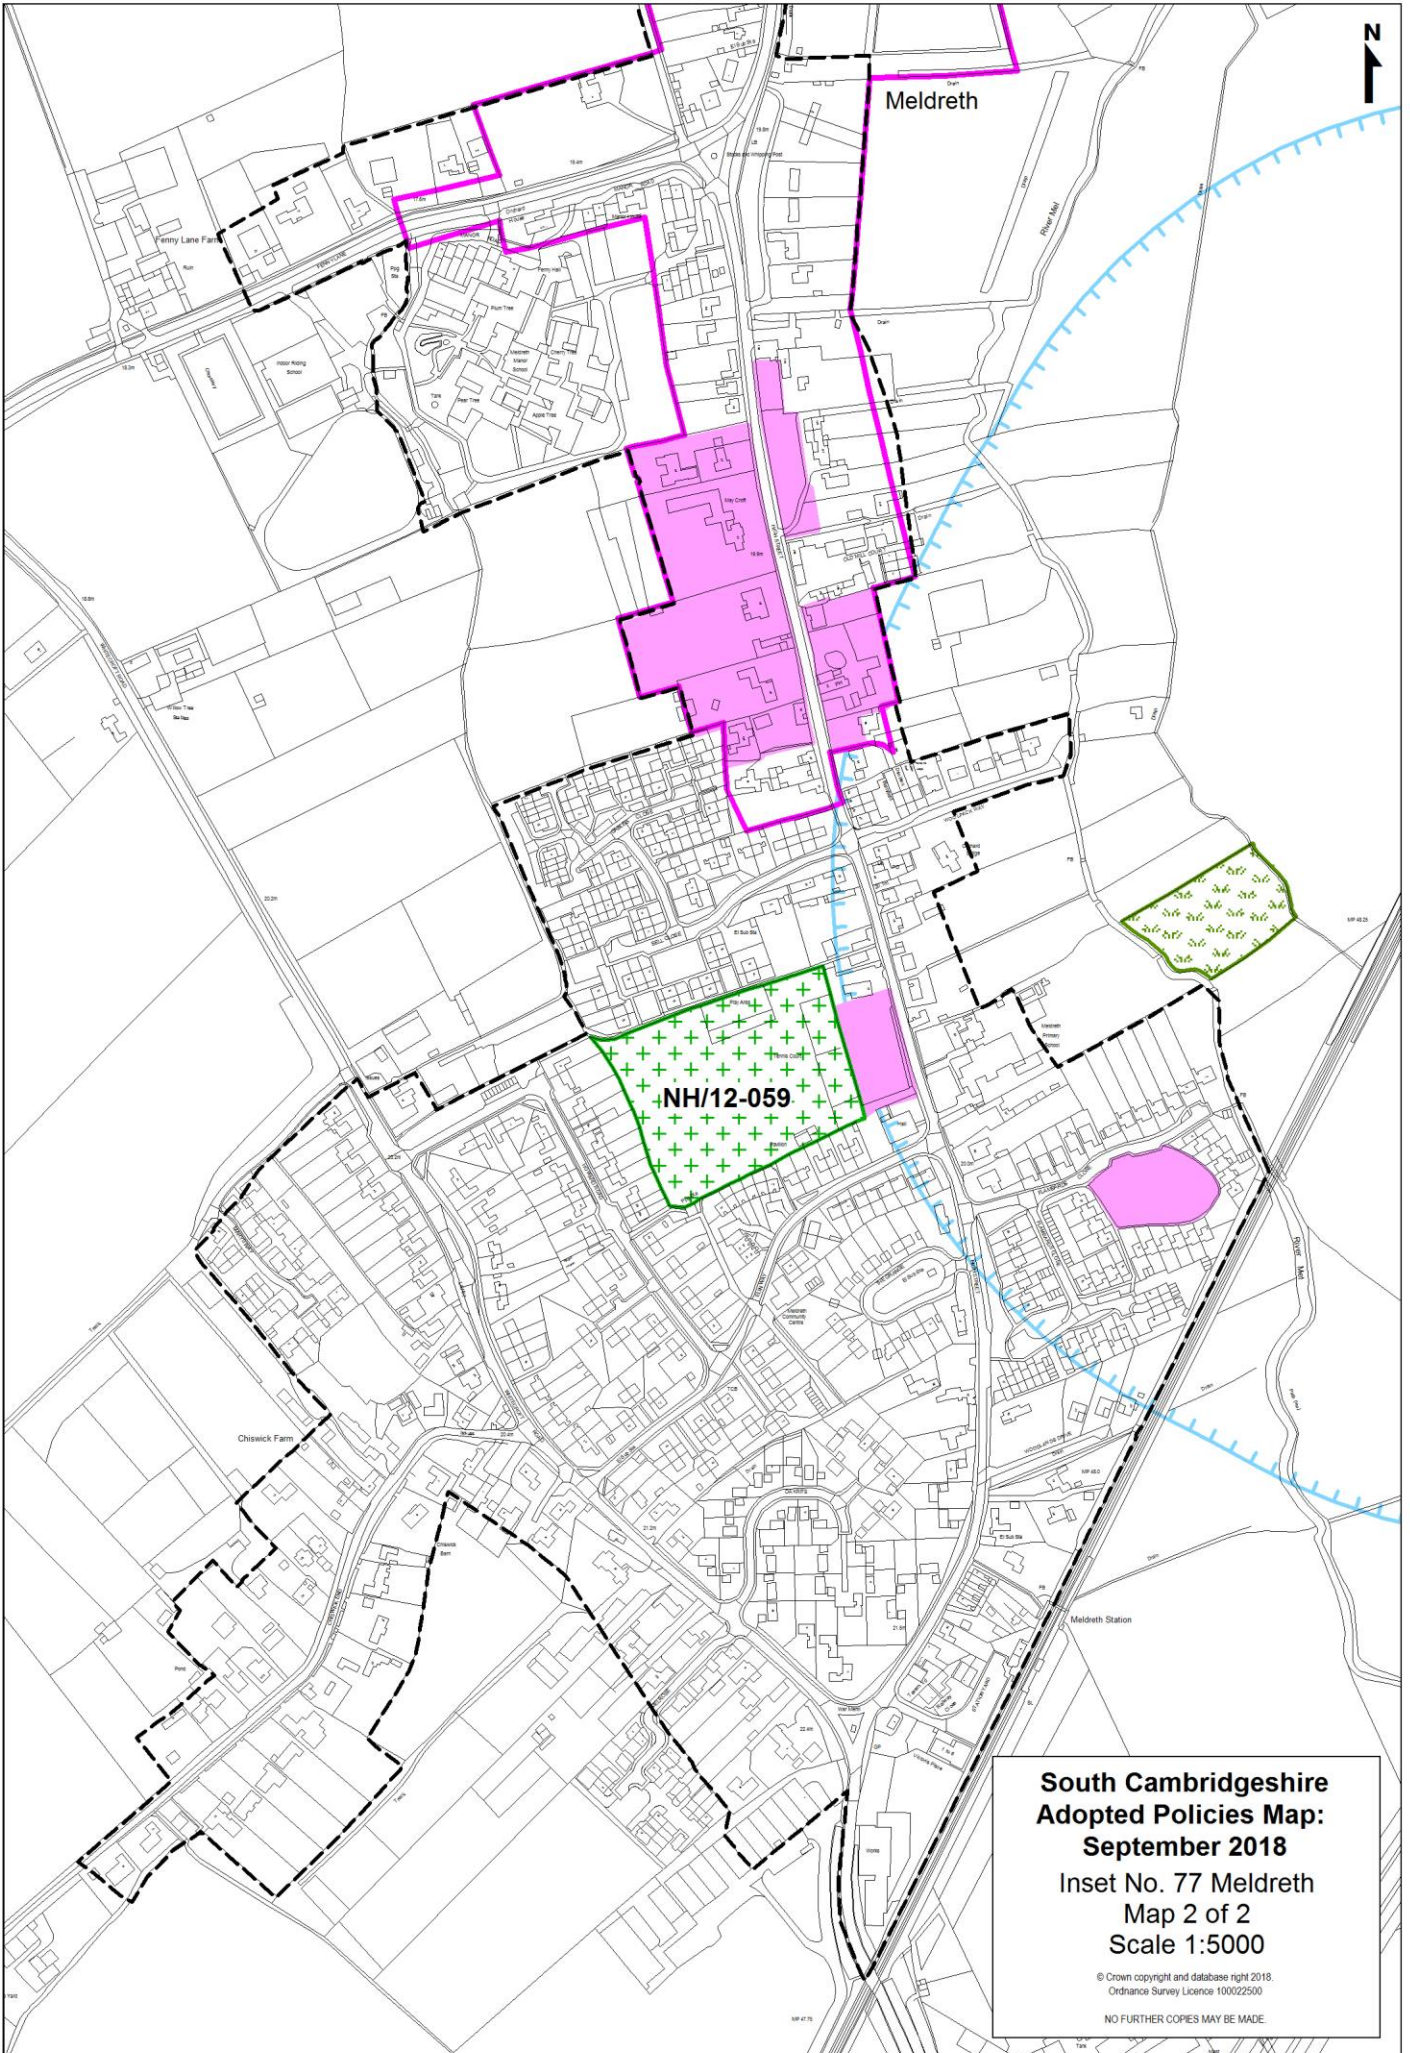

**South Cambridgeshire
Adopted Policies Map:
September 2018**
Inset No. 77 Meldreth
Map 1 of 2
Scale 1:5000

© Crown copyright and database right 2018.
Ordnance Survey Licence 100022500

NO FURTHER COPIES MAY BE MADE.

Meldreth

NH/12-059

**South Cambridgeshire
Adopted Policies Map:
September 2018**
Inset No. 77 Meldreth
Map 2 of 2
Scale 1:5000

© Crown copyright and database right 2018.
Ordnance Survey Licence 100022500
NO FURTHER COPIES MAY BE MADE