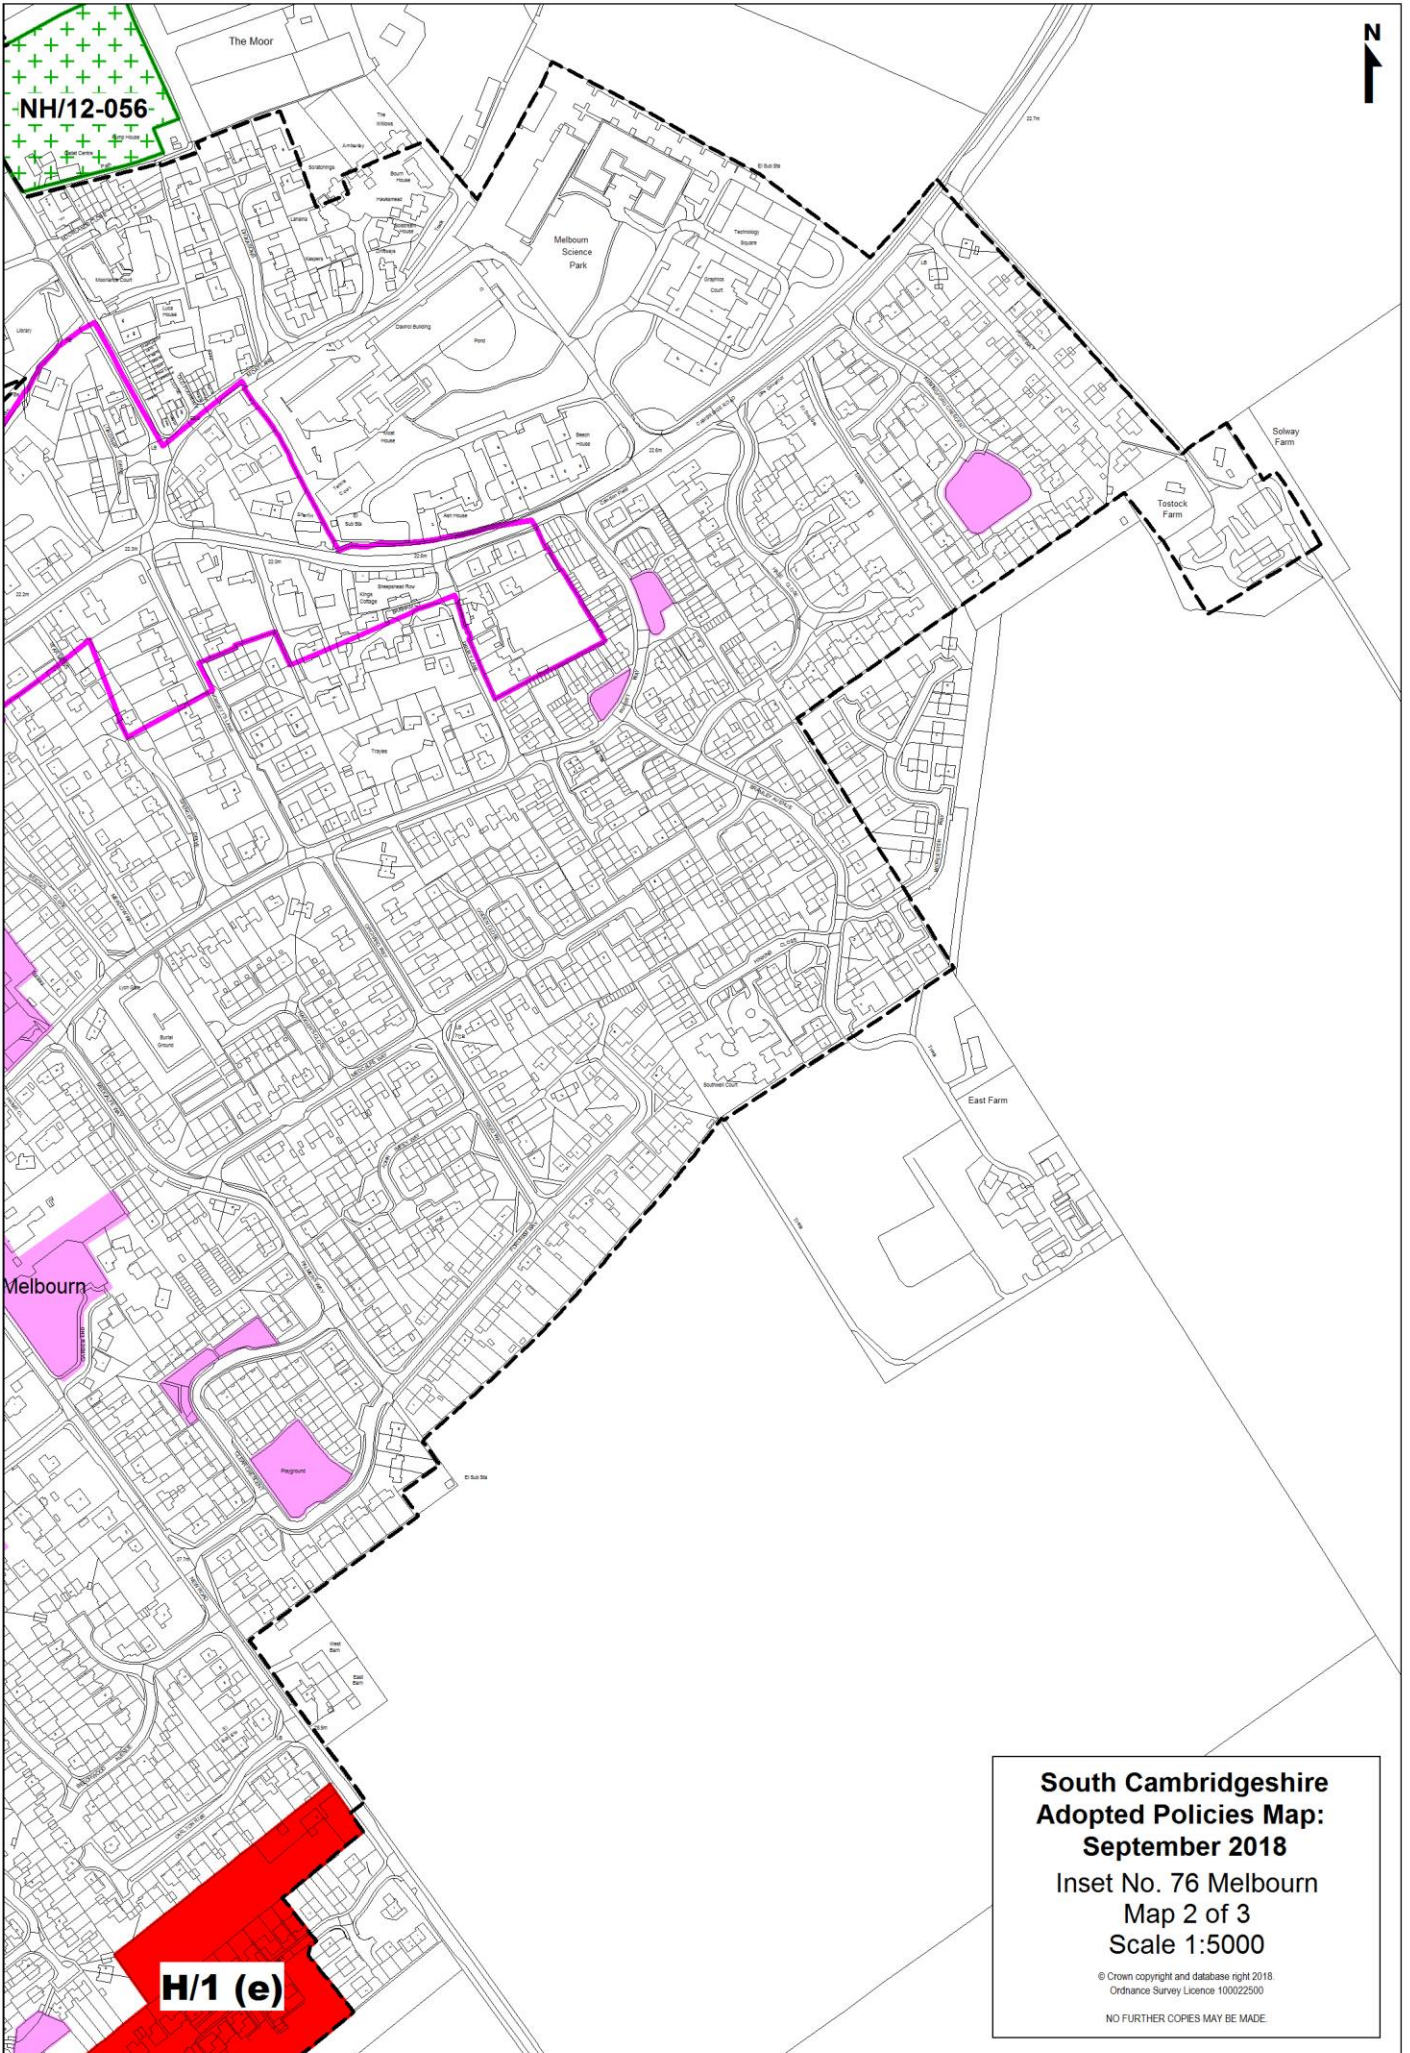

**South Cambridgeshire
Adopted Policies Map:
September 2018**
Inset No. 76 Melbourn
Map 1 of 3
Scale 1:5000

© Crown copyright and database right 2018.
Ordnance Survey Licence 100022500
NO FURTHER COPIES MAY BE MADE.

**South Cambridgeshire
Adopted Policies Map:
September 2018**
Inset No. 76 Melbourn
Map 2 of 3
Scale 1:5000

© Crown copyright and database right 2018.
Ordnance Survey Licence 100022500
NO FURTHER COPIES MAY BE MADE.

NH/12-058

Melbourn

H/1 (e)

**South Cambridgeshire
Adopted Policies Map:
September 2018**
Inset No. 76 Melbourn
Map 3 of 3
Scale 1:5000

© Crown copyright and database right 2018.
Ordnance Survey Licence 100022500