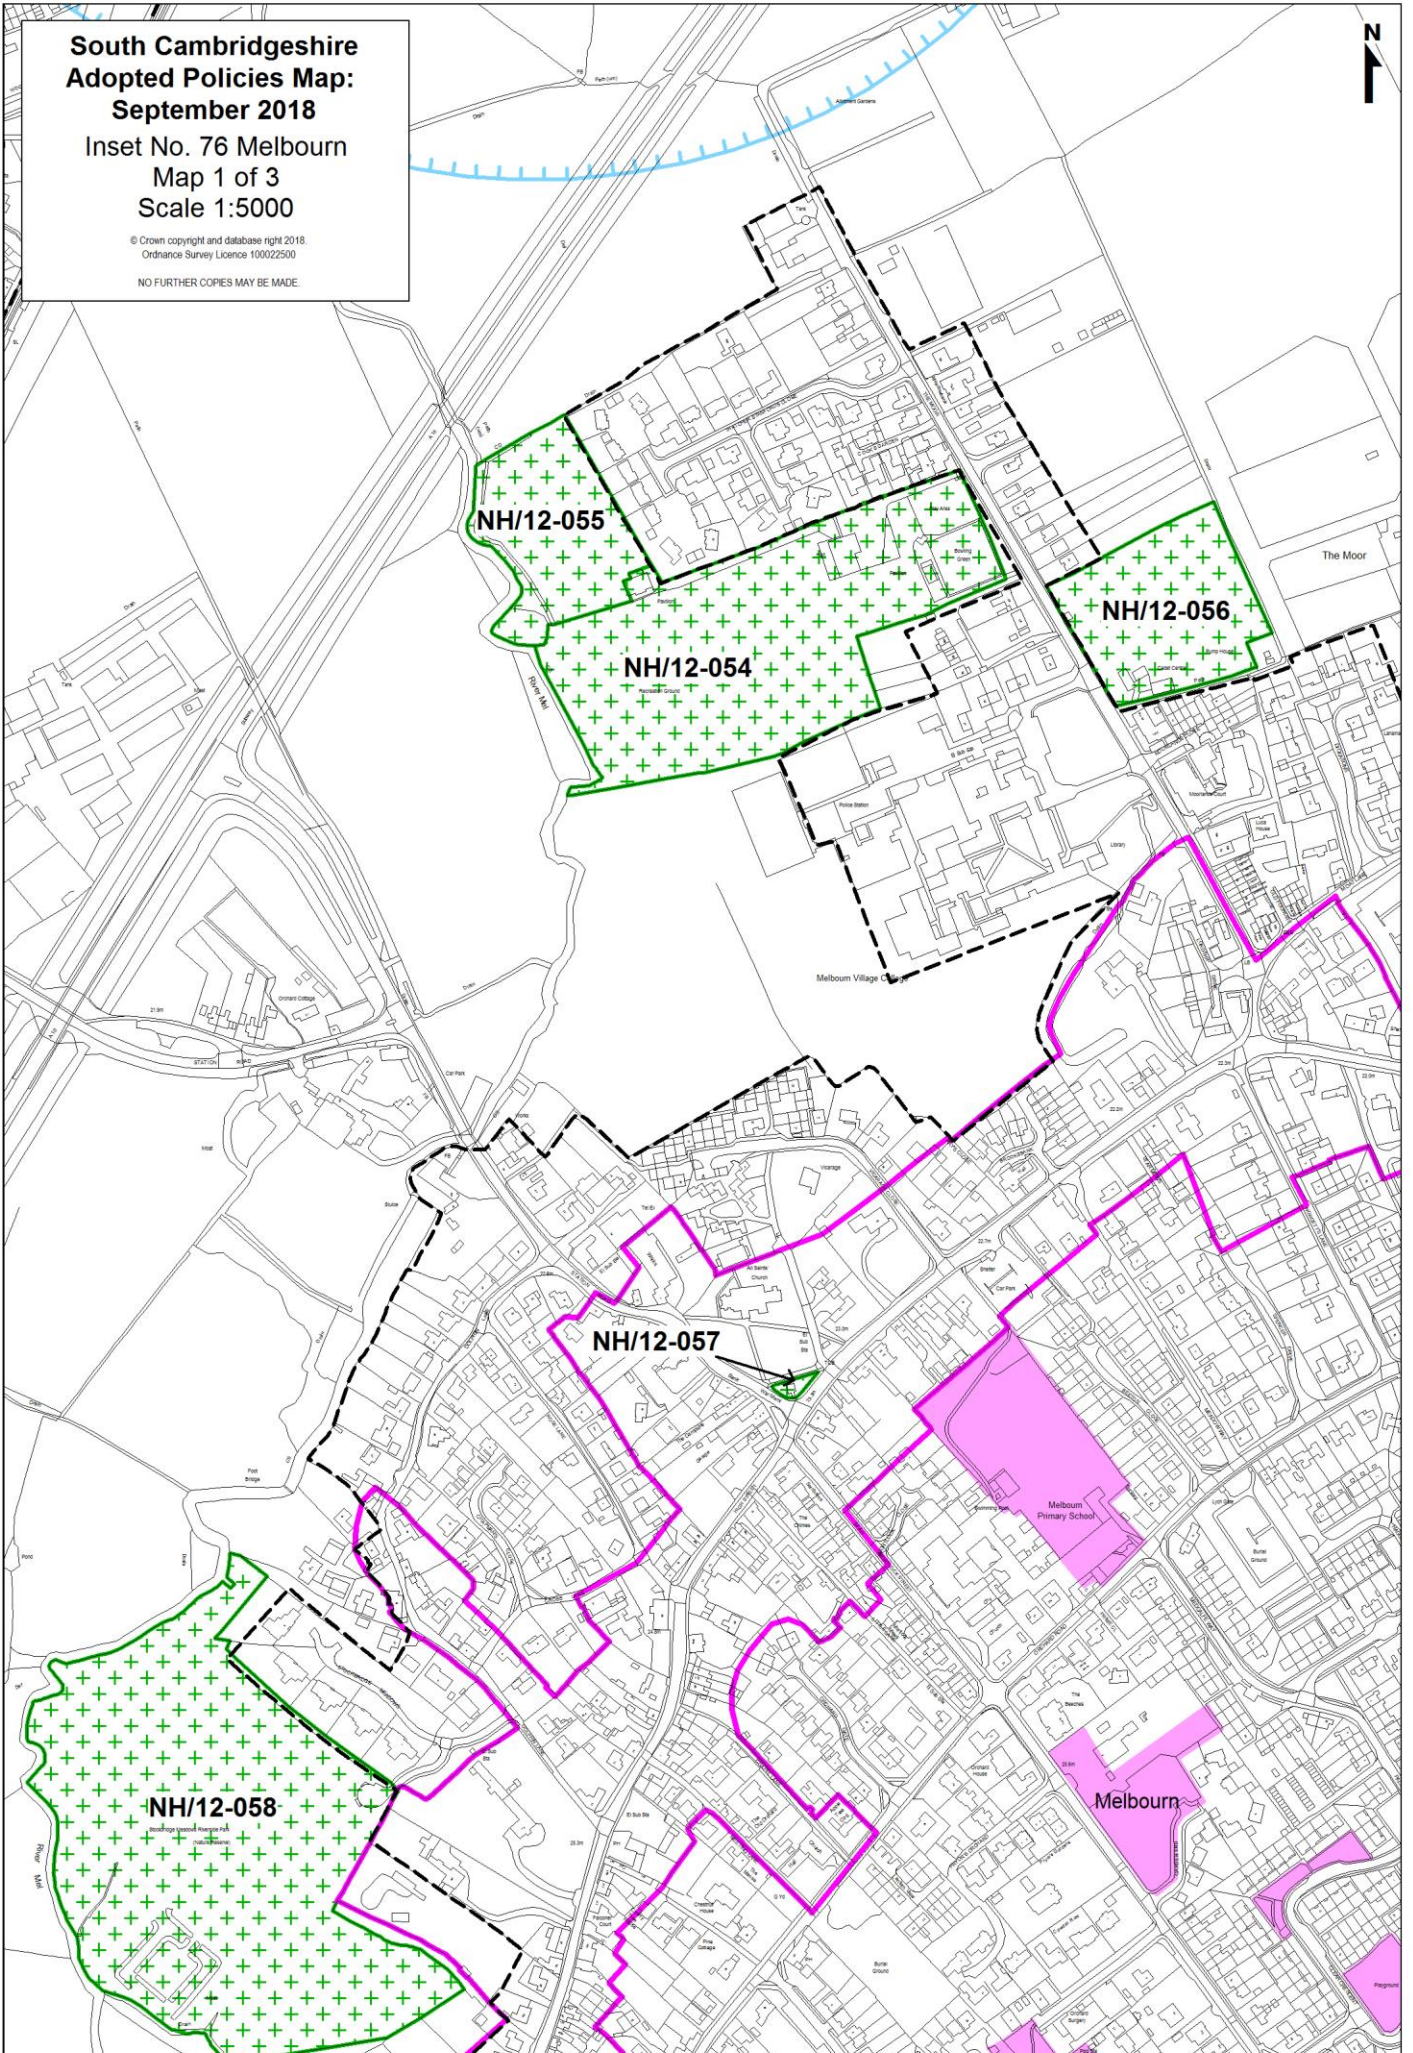

**South Cambridgeshire
Adopted Policies Map:
September 2018**
Inset No. 76 Melbourn
Map 1 of 3
Scale 1:5000