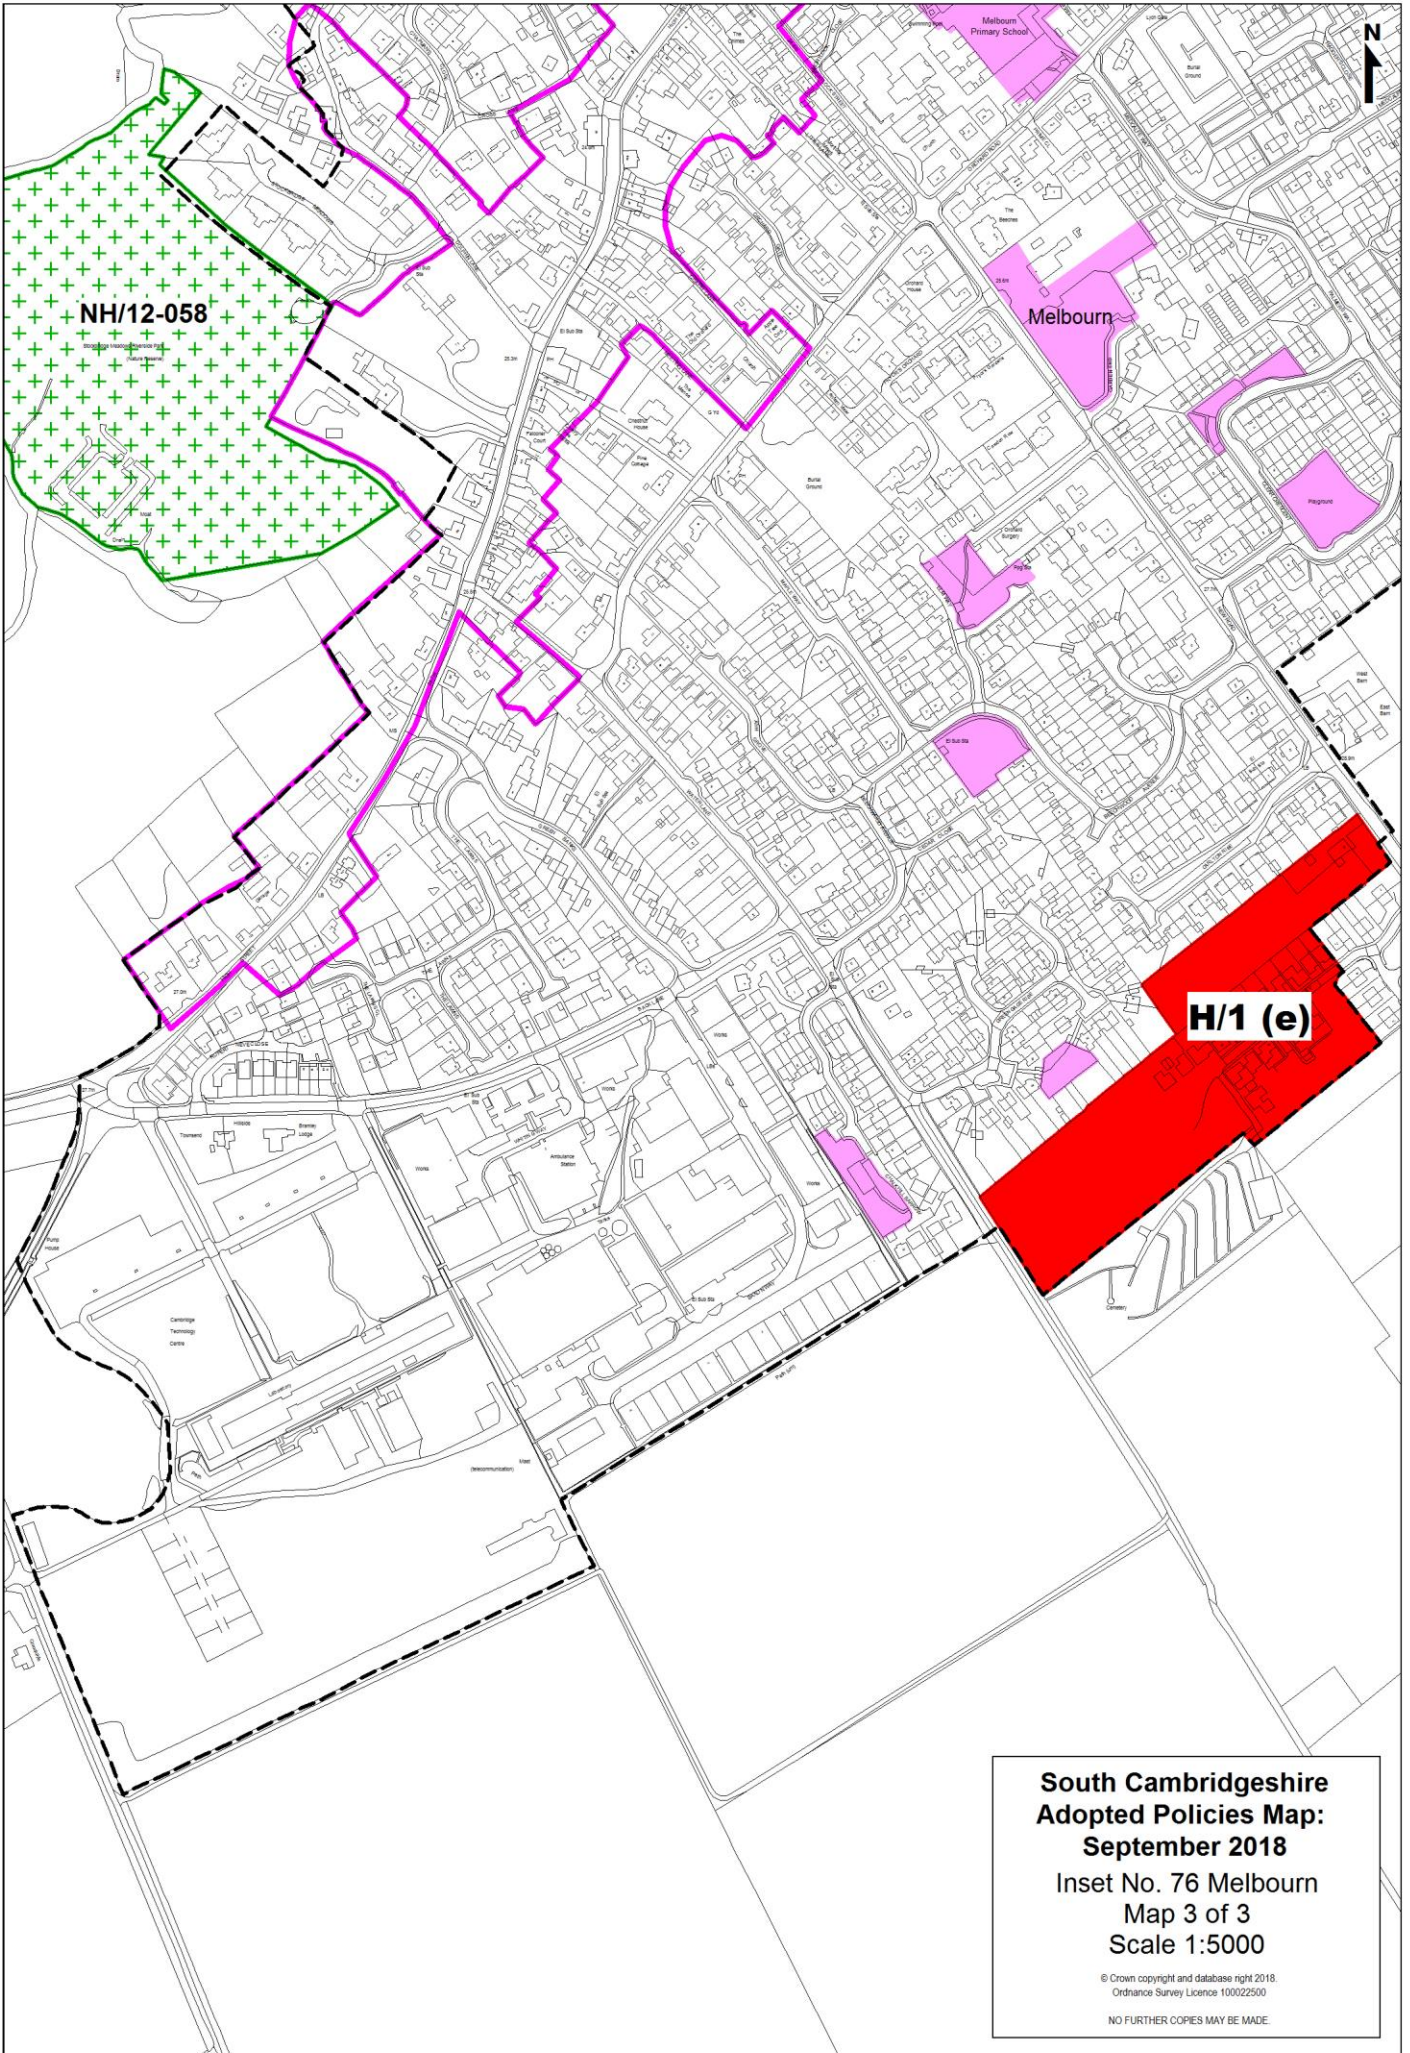

NH/12-058

Melbourn

H/1 (e)

**South Cambridgeshire
Adopted Policies Map:
September 2018**
Inset No. 76 Melbourn
Map 3 of 3
Scale 1:5000

NO FURTHER COPIES MAY BE MADE