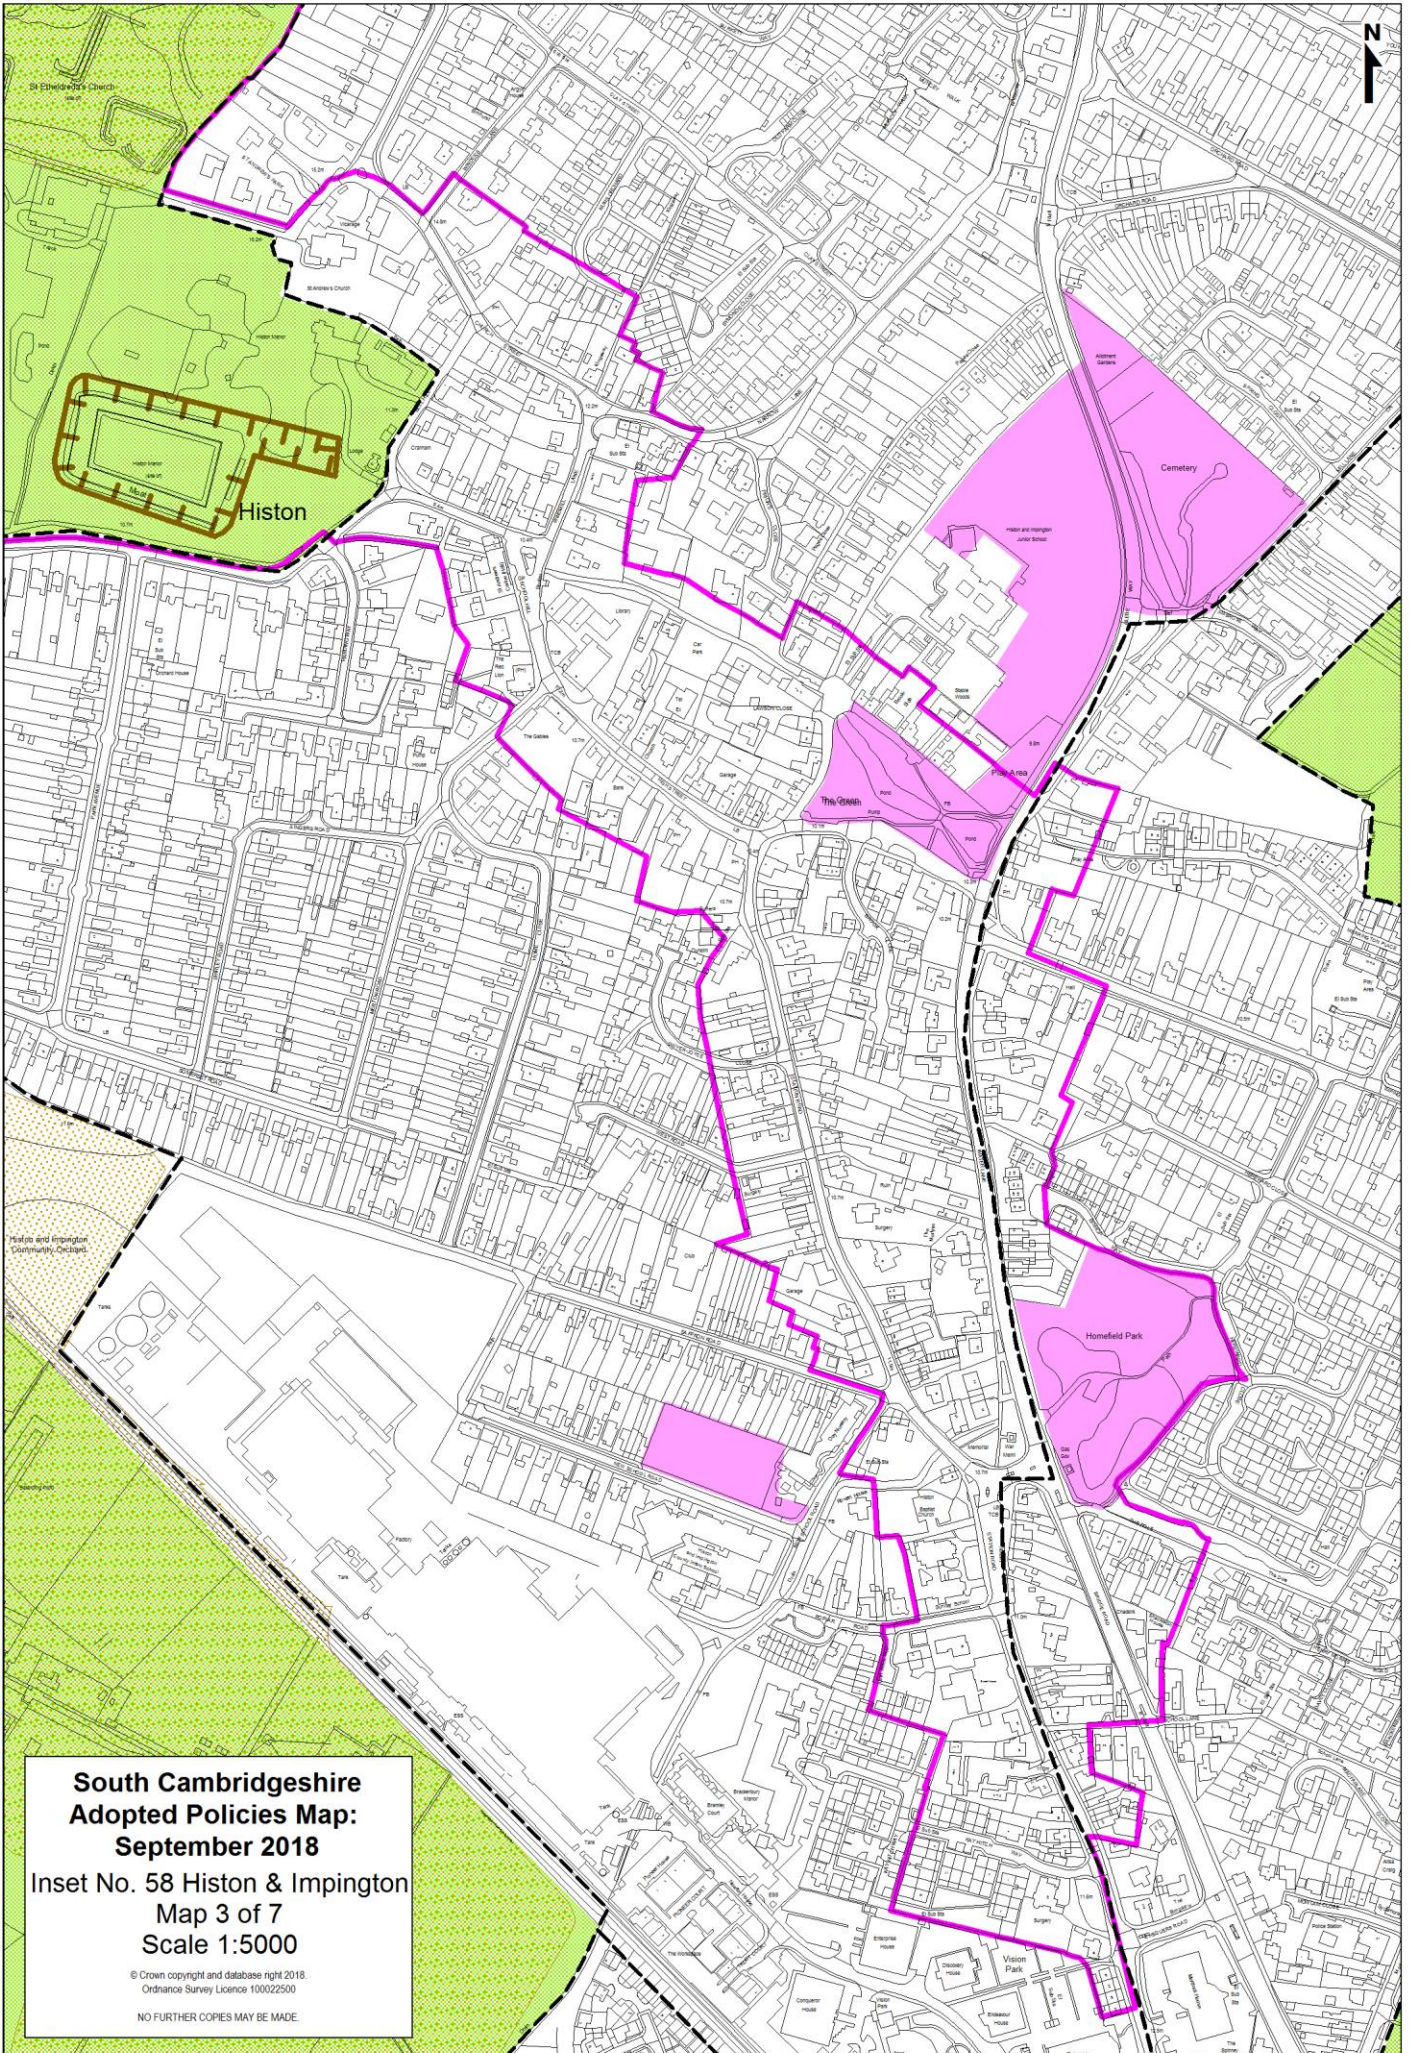

**South Cambridgeshire
Adopted Policies Map:
September 2018**

**Inset No. 58 Histon & Impington
Map 1 of 7
Scale 1:5000**

© Crown copyright and database right 2018.
Ordnance Survey Licence 100022500

NO FURTHER COPIES MAY BE MADE

SC/1 (2d)

**South Cambridgeshire
Adopted Policies Map:
September 2018**
Inset No. 58 Histon & Impington
Map 2 of 7
Scale 1:5000

© Crown copyright and database right 2018.
Ordnance Survey Licence 100022500
NO FURTHER COPIES MAY BE MADE.

**South Cambridgeshire
Adopted Policies Map:
September 2018**
Inset No. 58 Histon & Impington
Map 3 of 7
Scale 1:5000

© Crown copyright and database right 2018.
Ordnance Survey Licence 100022500
NO FURTHER COPIES MAY BE MADE.

**South Cambridgeshire
Adopted Policies Map:
September 2018**

**Inset No. 58 Histon & Impington
Map 4 of 7
Scale 1:5000**

© Crown copyright and database right 2018.
Ordnance Survey Licence 100022500
NO FURTHER COPIES MAY BE MADE