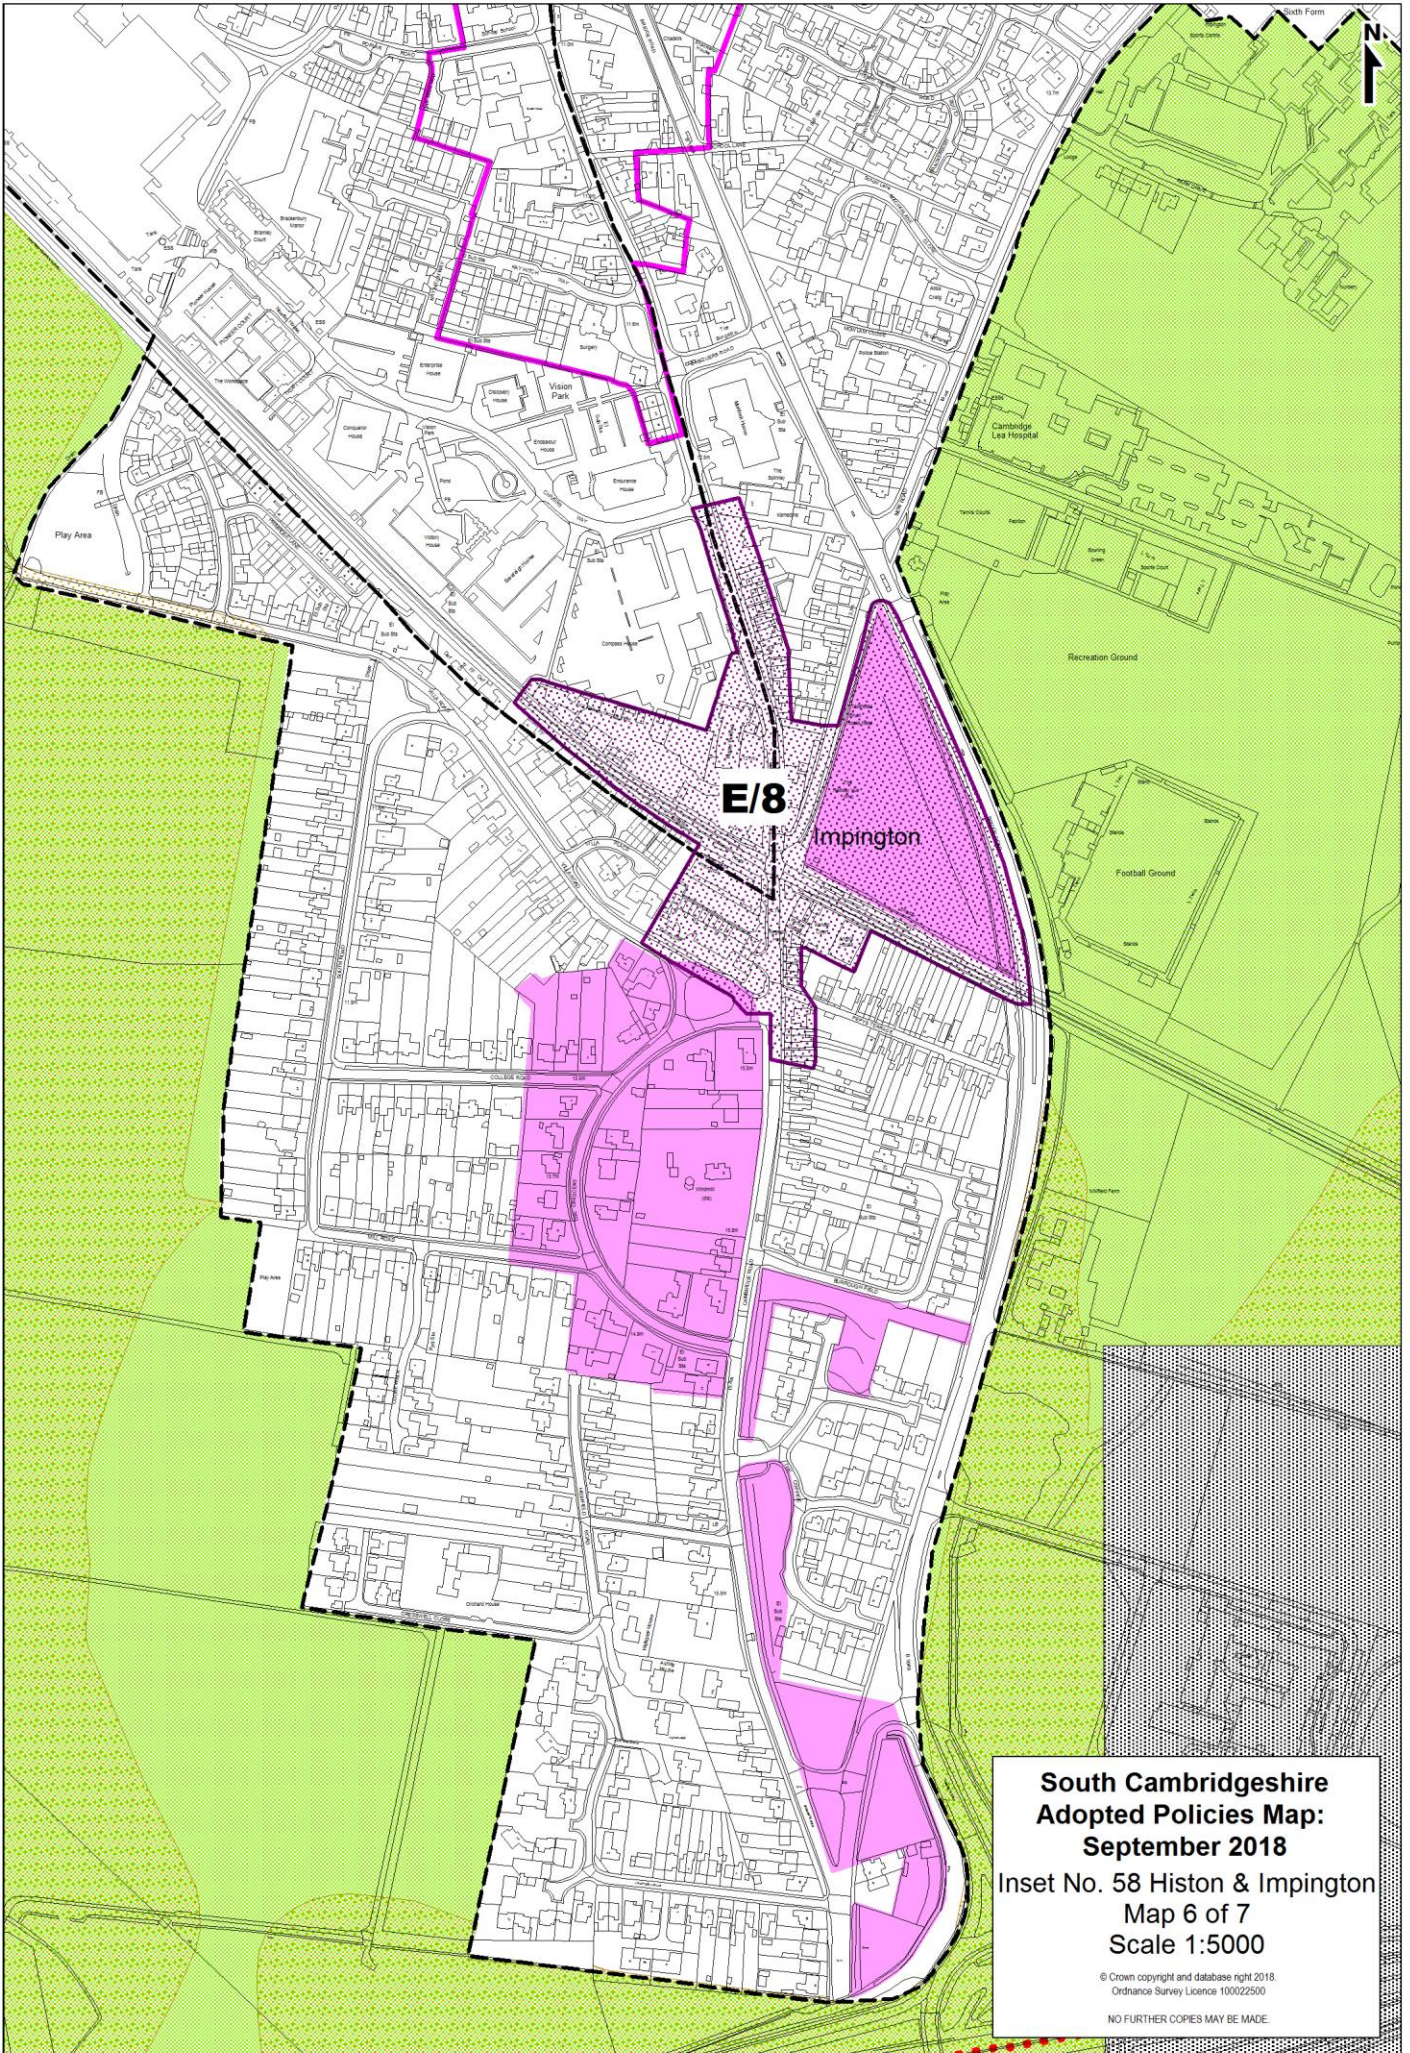

**South Cambridgeshire
Adopted Policies Map:
September 2018**

**Inset No. 58 Histon & Impington
Map 1 of 7
Scale 1:5000**

© Crown copyright and database right 2018.
Ordnance Survey Licence 100022500

NO FURTHER COPIES MAY BE MADE

**South Cambridgeshire
Adopted Policies Map:
September 2018**

**Inset No. 58 Histon & Impington
Map 4 of 7
Scale 1:5000**

© Crown copyright and database right 2018.
Ordnance Survey Licence 100022500
NO FURTHER COPIES MAY BE MADE

© Crown copyright and database right 2018.
Ordnance Survey Licence 100022500
NO FURTHER COPIES MAY BE MADE.

**South Cambridgeshire
Adopted Policies Map:
September 2018**
Inset No. 58 Histon & Impington
Map 6 of 7
Scale 1:5000

© Crown copyright and database right 2018.
Ordnance Survey Licence 100022500
NO FURTHER COPIES MAY BE MADE.

Impington
E/8

**South Cambridgeshire
Adopted Policies Map:
September 2018**
Inset No. 58 Histon & Impington
Map 7 of 7
Scale 1:5000