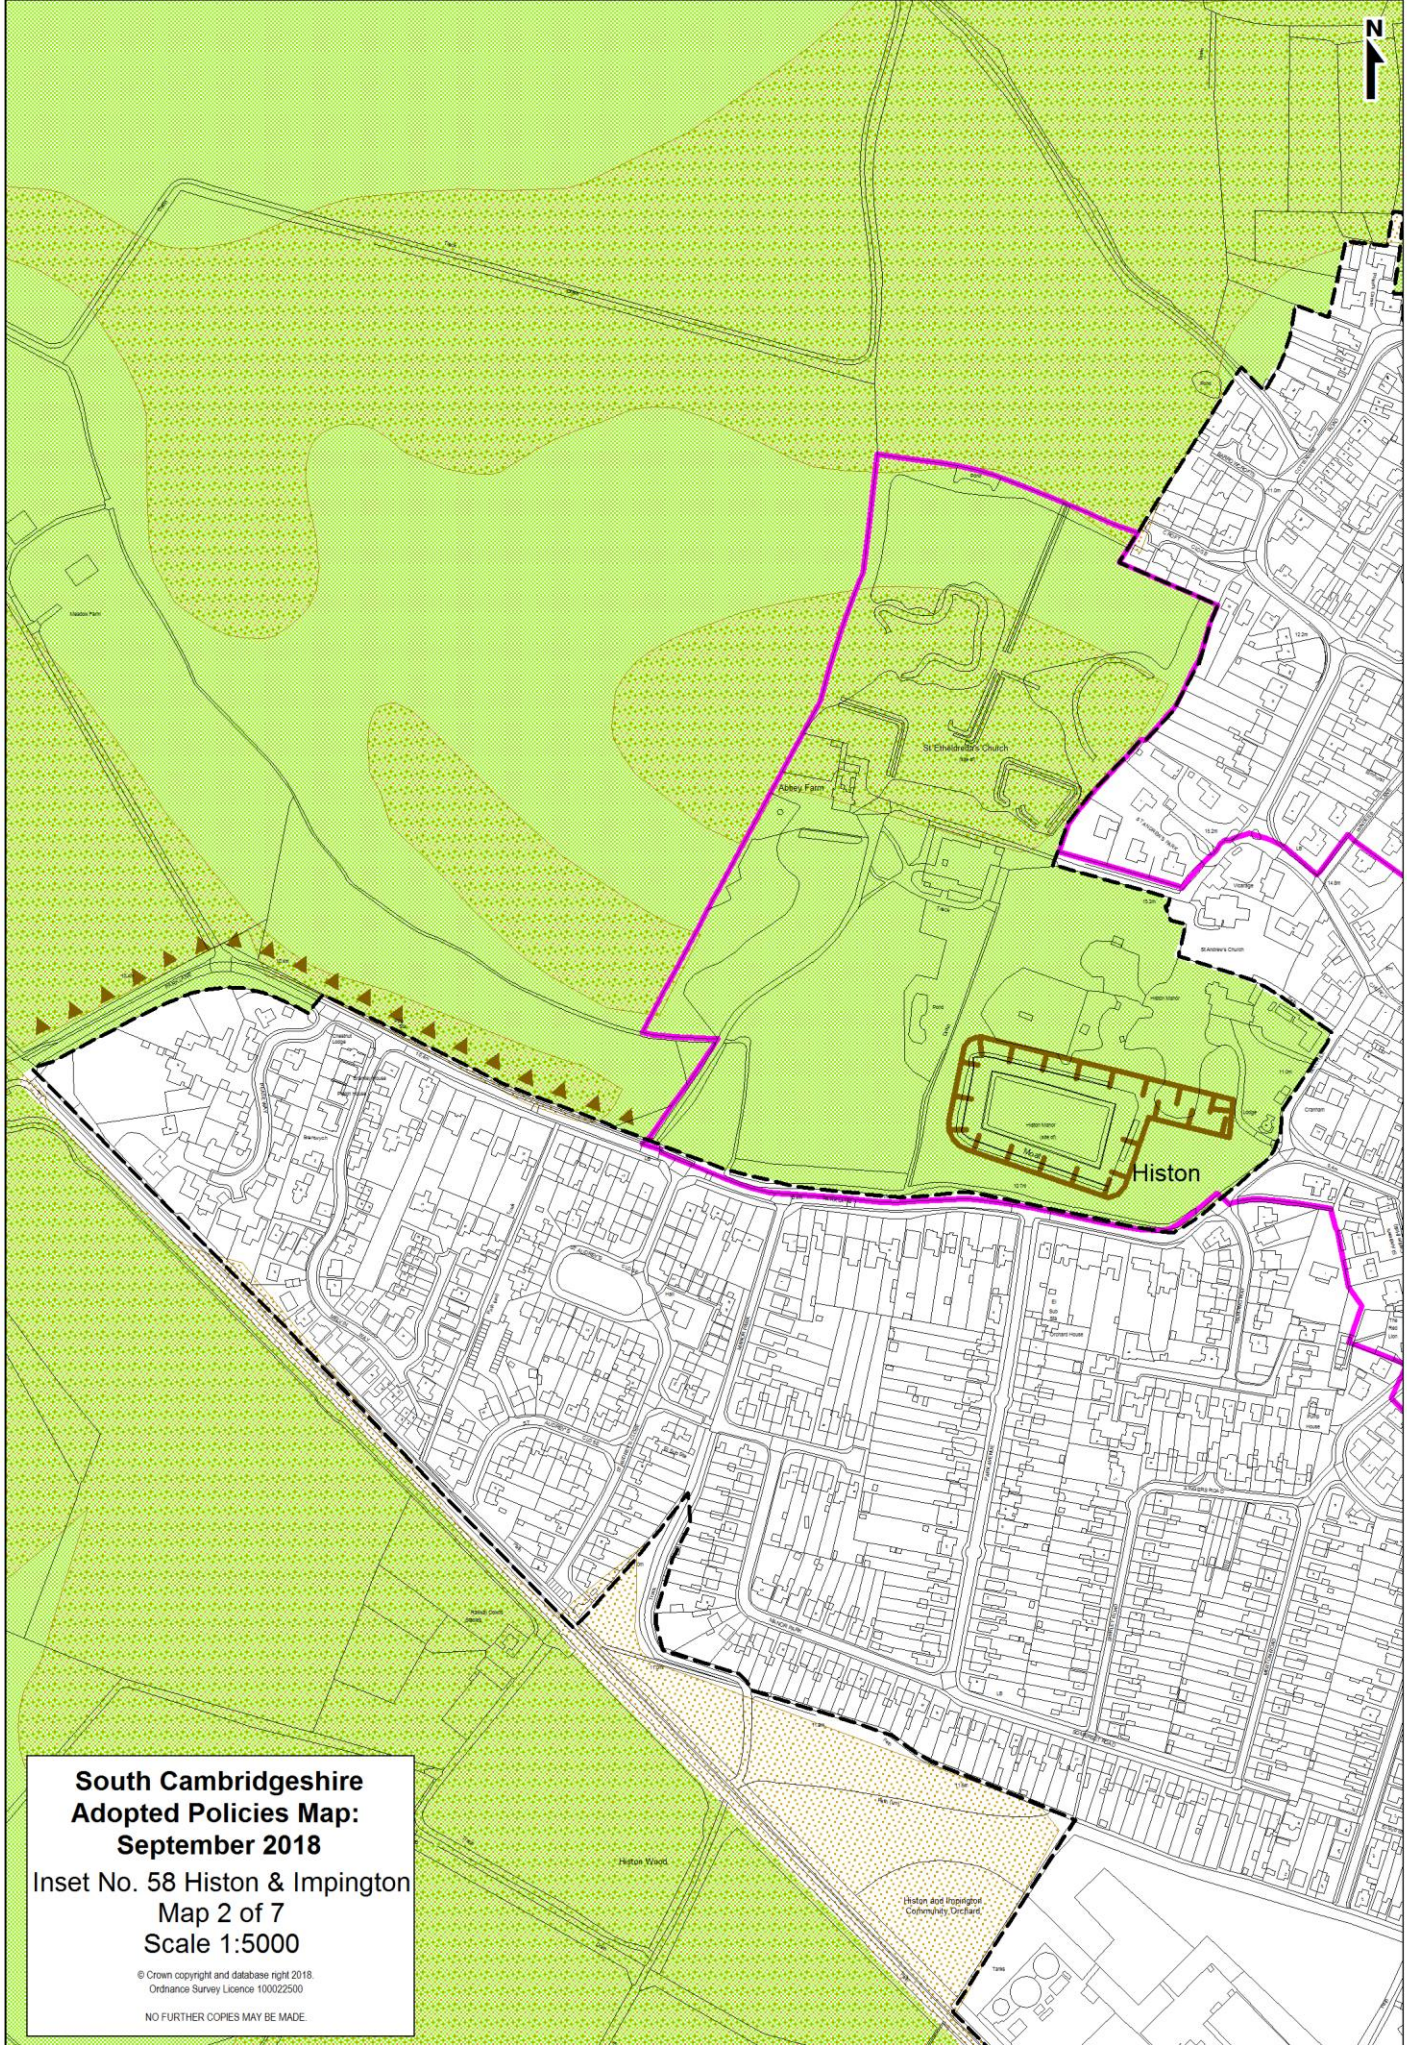

**South Cambridgeshire
Adopted Policies Map:
September 2018**

**Inset No. 58 Histon & Impington
Map 1 of 7
Scale 1:5000**

© Crown copyright and database right 2018.
Ordnance Survey Licence 100022500

NO FURTHER COPIES MAY BE MADE

SC/1 (2d)

**South Cambridgeshire
Adopted Policies Map:
September 2018**
Inset No. 58 Histon & Impington
Map 2 of 7
Scale 1:5000

© Crown copyright and database right 2018.
Ordnance Survey Licence 100022500
NO FURTHER COPIES MAY BE MADE.

**South Cambridgeshire
Adopted Policies Map:
September 2018**
Inset No. 58 Histon & Impington
Map 3 of 7
Scale 1:5000

© Crown copyright and database right 2018.
Ordnance Survey Licence 100022500
NO FURTHER COPIES MAY BE MADE.

**South Cambridgeshire
Adopted Policies Map:
September 2018**

**Inset No. 58 Histon & Impington
Map 4 of 7
Scale 1:5000**

© Crown copyright and database right 2018.
Ordnance Survey Licence 100022500
NO FURTHER COPIES MAY BE MADE