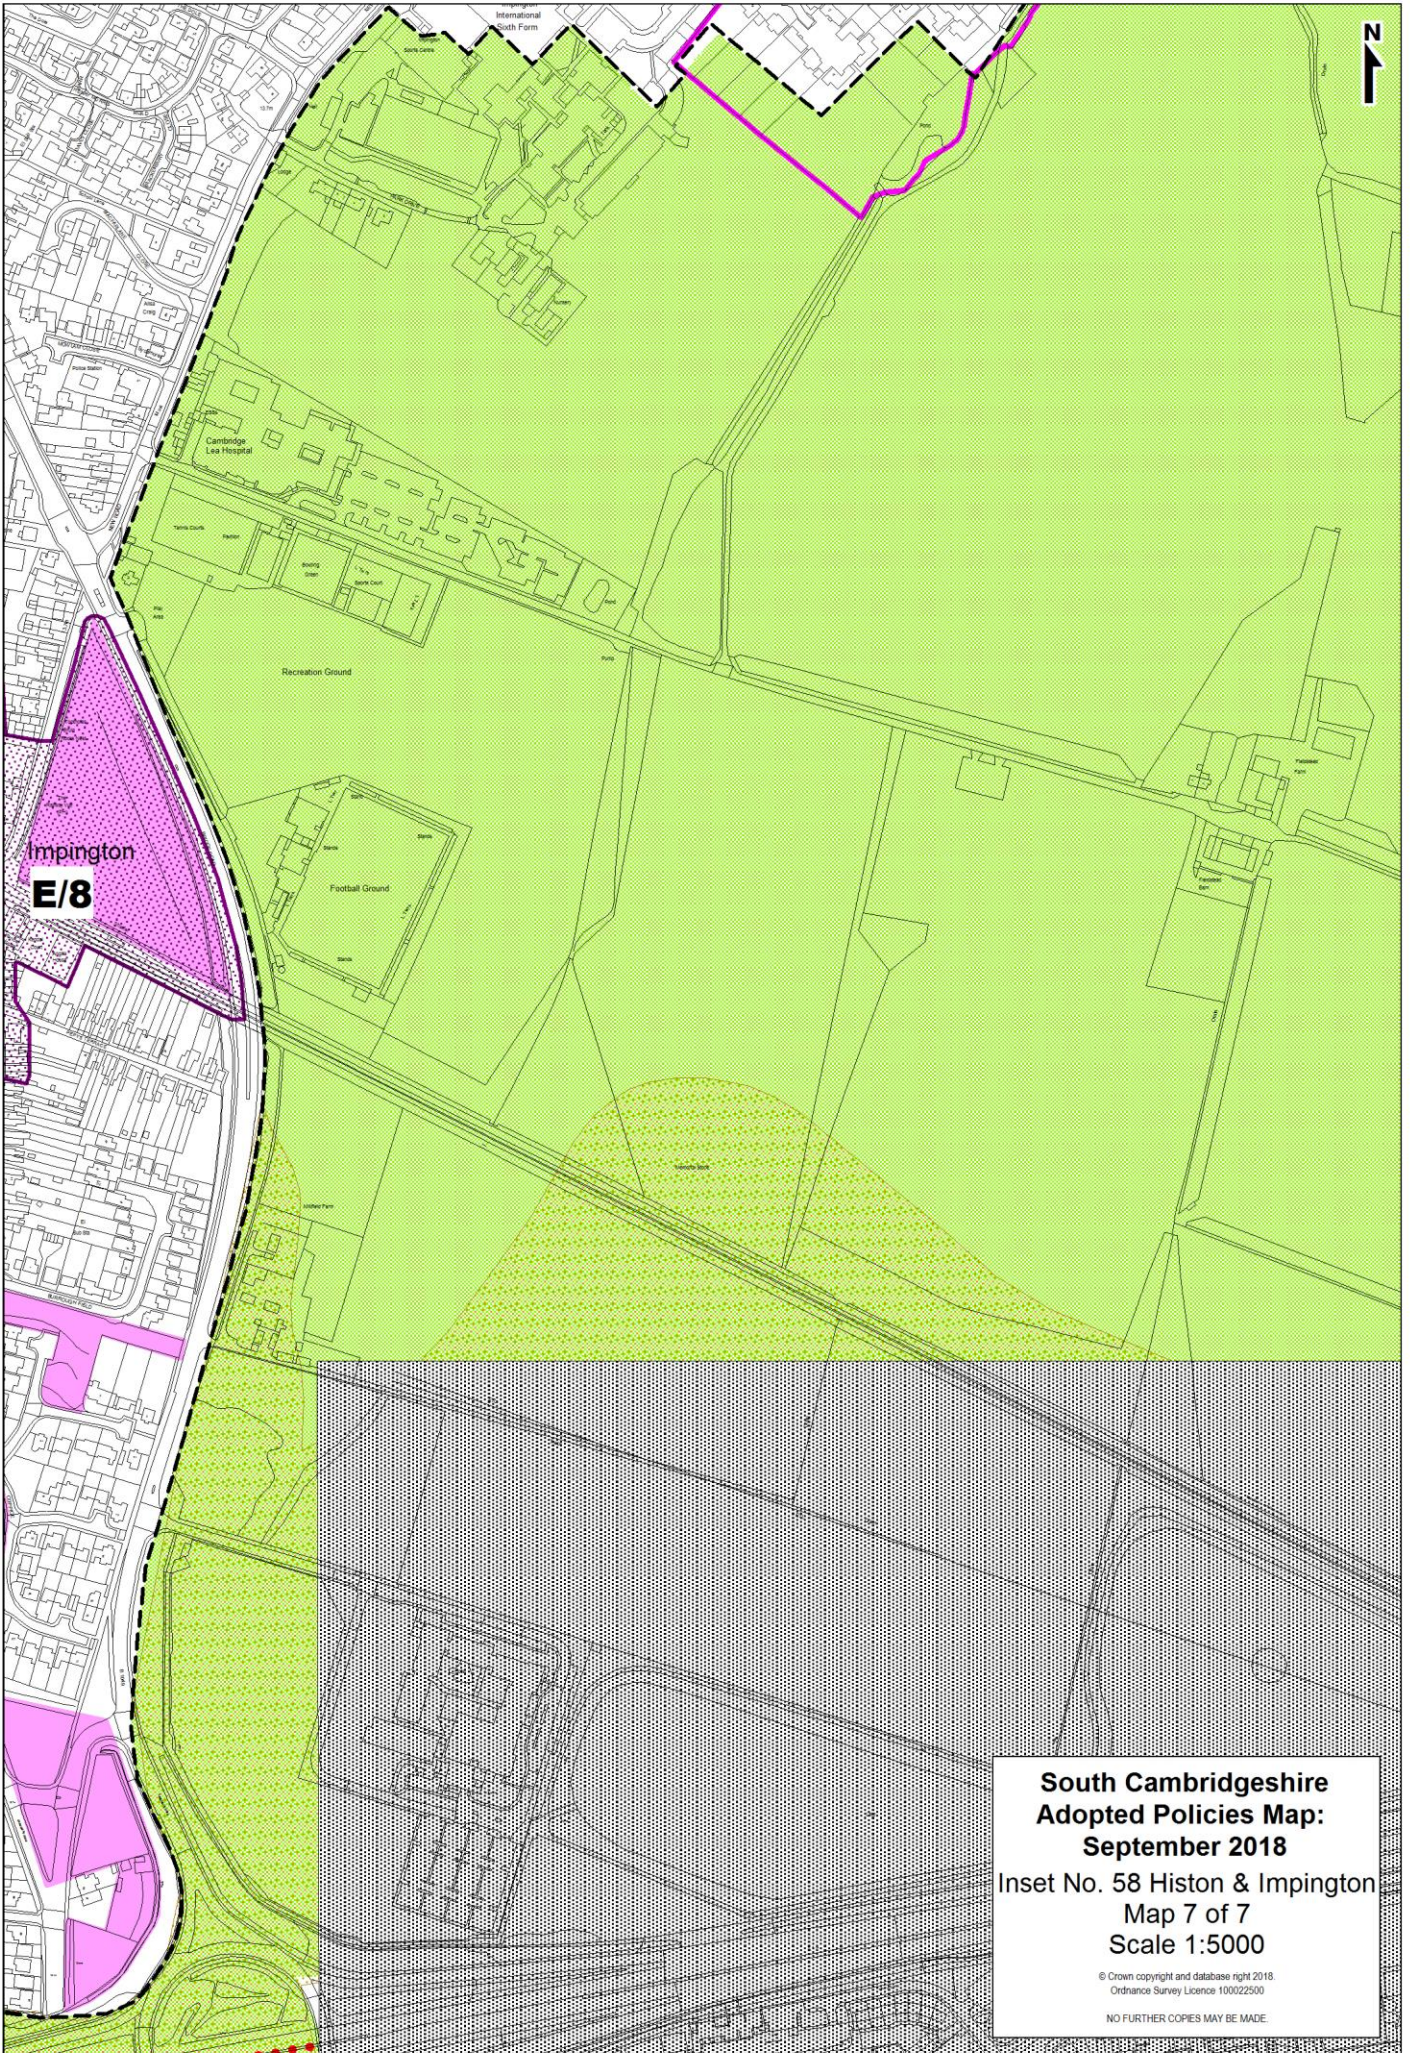

Impington
E/8

**South Cambridgeshire
Adopted Policies Map:
September 2018**
Inset No. 58 Histon & Impington
Map 7 of 7
Scale 1:5000

© Crown copyright and database right 2018.
Ordnance Survey Licence 100022500
NO FURTHER COPIES MAY BE MADE.