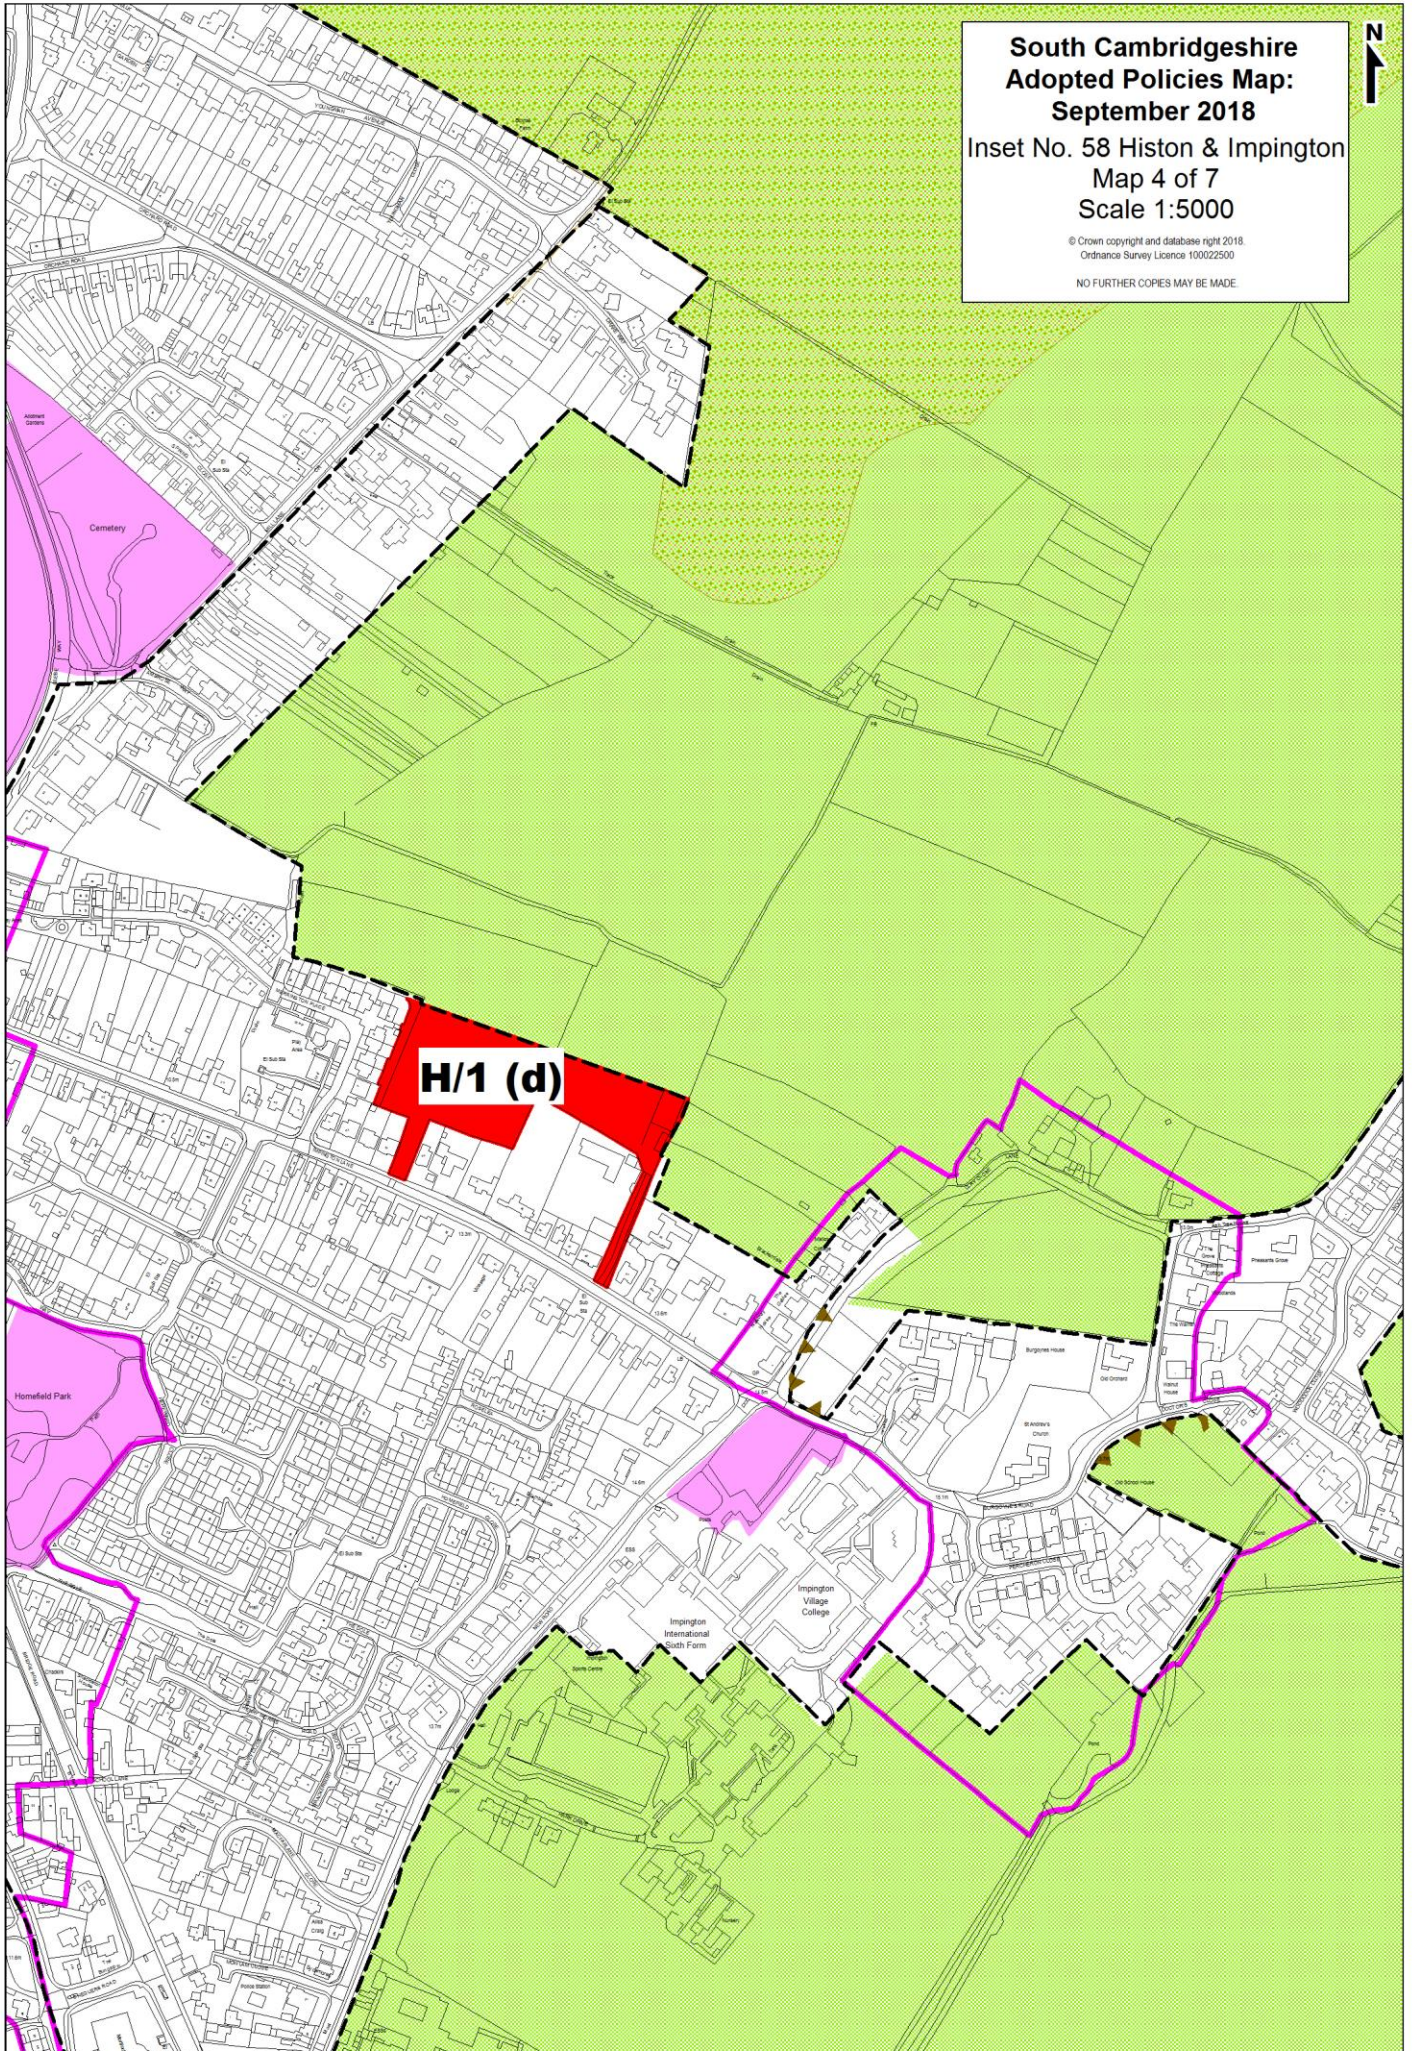

**South Cambridgeshire
Adopted Policies Map:
September 2018**

**Inset No. 58 Histon & Impington
Map 1 of 7
Scale 1:5000**

© Crown copyright and database right 2018.
Ordnance Survey Licence 100022500

NO FURTHER COPIES MAY BE MADE

SC/1 (2d)

**South Cambridgeshire
Adopted Policies Map:
September 2018**
Inset No. 58 Histon & Impington
Map 2 of 7
Scale 1:5000

© Crown copyright and database right 2018.
Ordnance Survey Licence 100022500
NO FURTHER COPIES MAY BE MADE.

**South Cambridgeshire
Adopted Policies Map:
September 2018**
Inset No. 58 Histon & Impington
Map 3 of 7
Scale 1:5000

© Crown copyright and database right 2018.
Ordnance Survey Licence 100022500
NO FURTHER COPIES MAY BE MADE.

**South Cambridgeshire
Adopted Policies Map:
September 2018**

**Inset No. 58 Histon & Impington
Map 4 of 7
Scale 1:5000**

© Crown copyright and database right 2018.
Ordnance Survey Licence 100022500
NO FURTHER COPIES MAY BE MADE