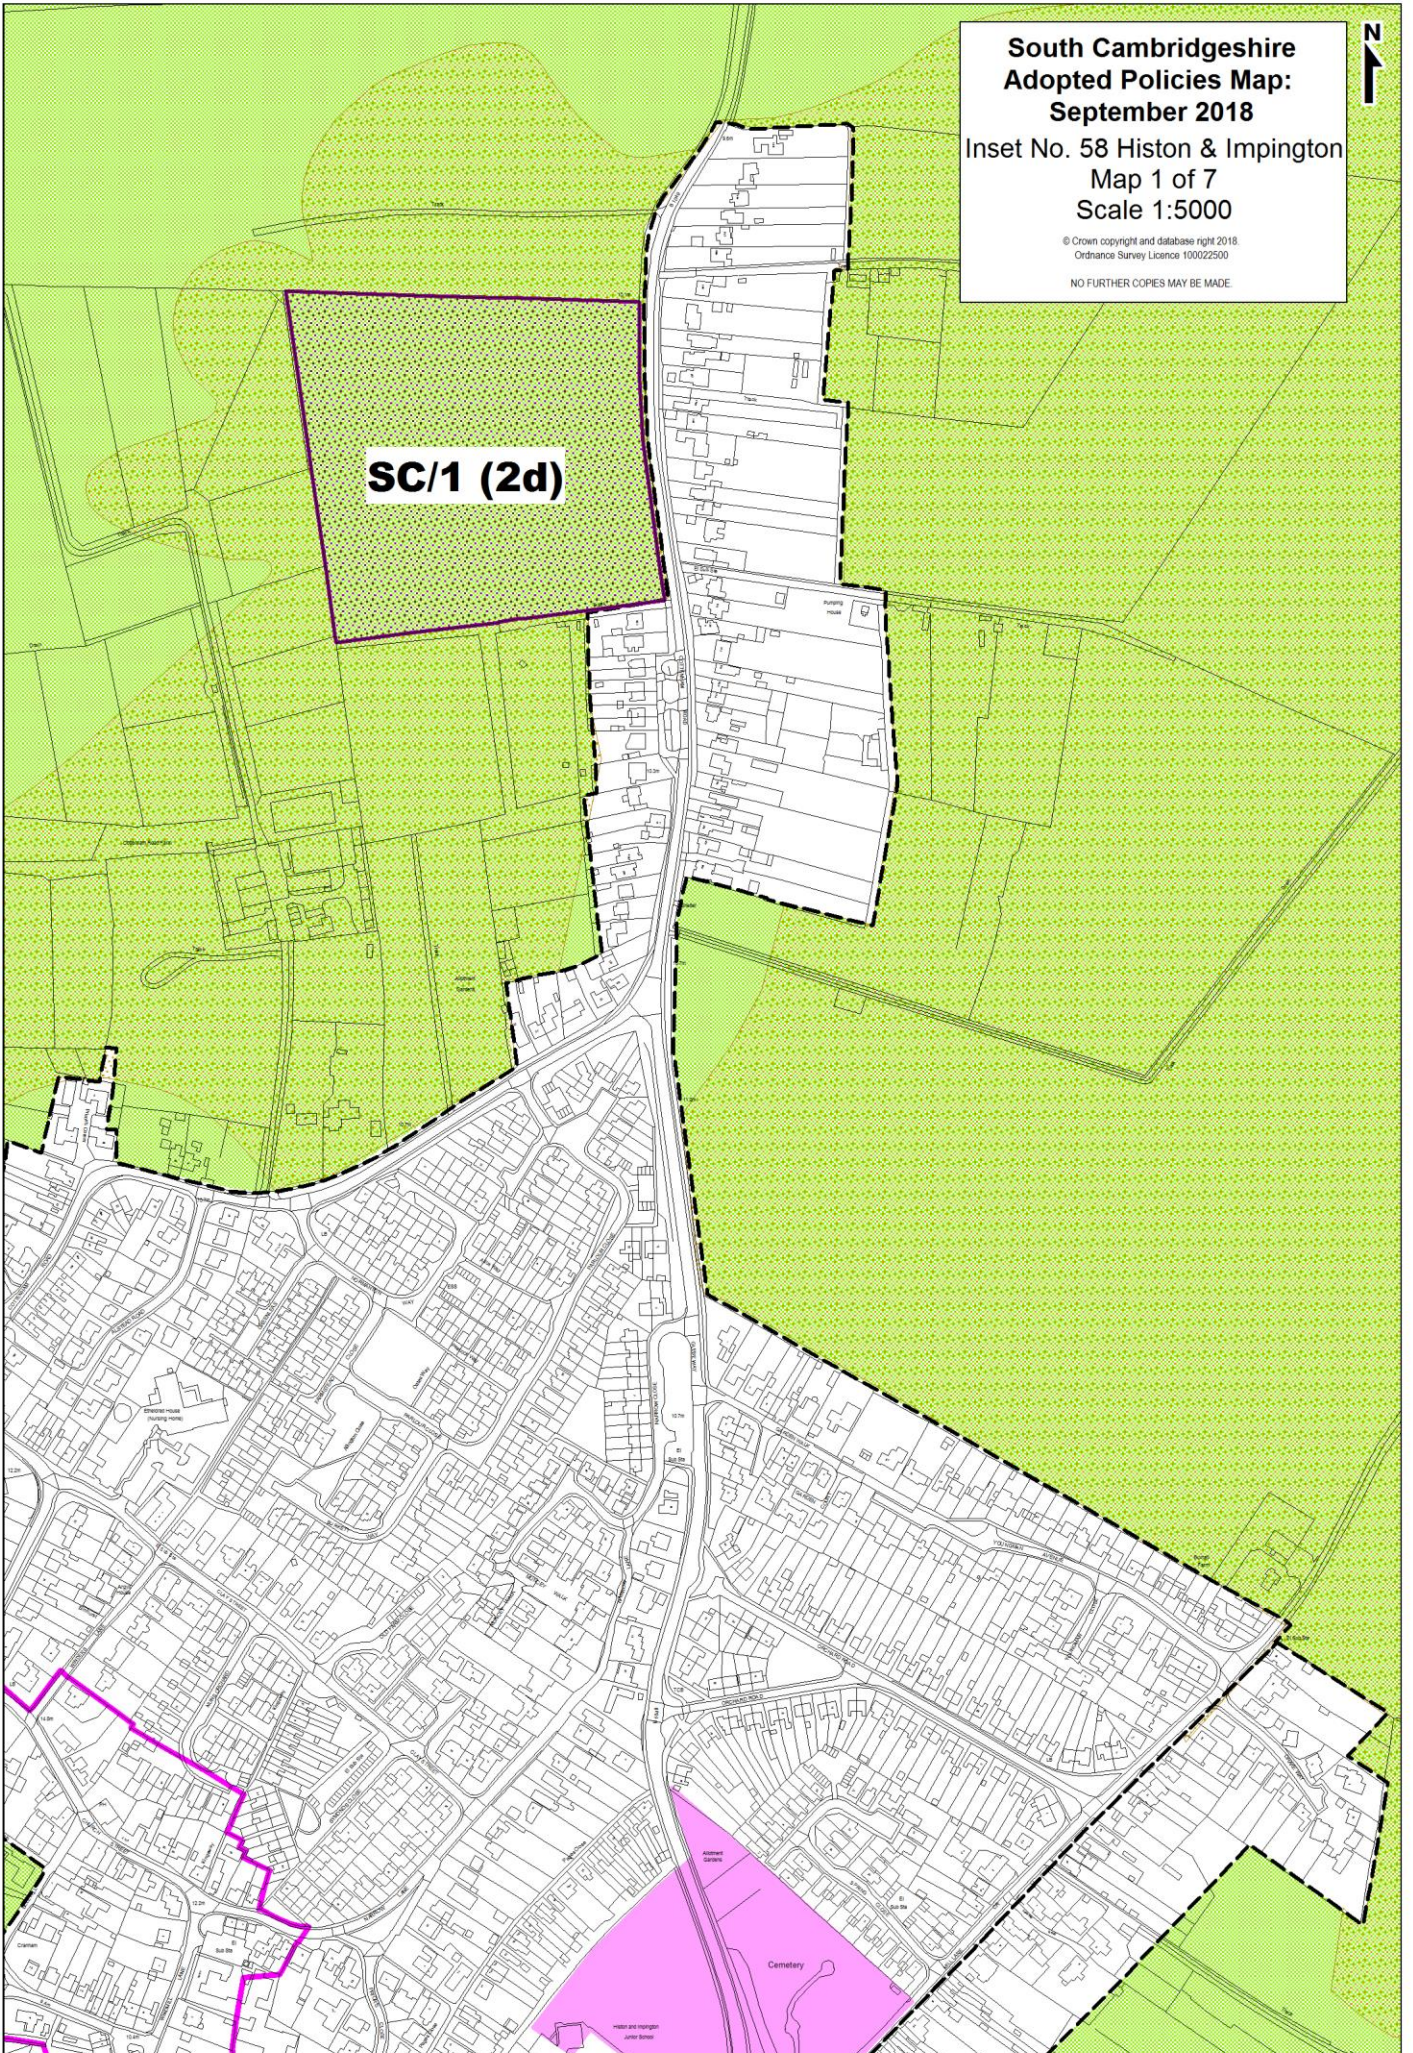

**South Cambridgeshire
Adopted Policies Map:
September 2018**

**Inset No. 58 Histon & Impington
Map 1 of 7
Scale 1:5000**

NO FURTHER COPIES MAY BE MADE

SC/1 (2d)