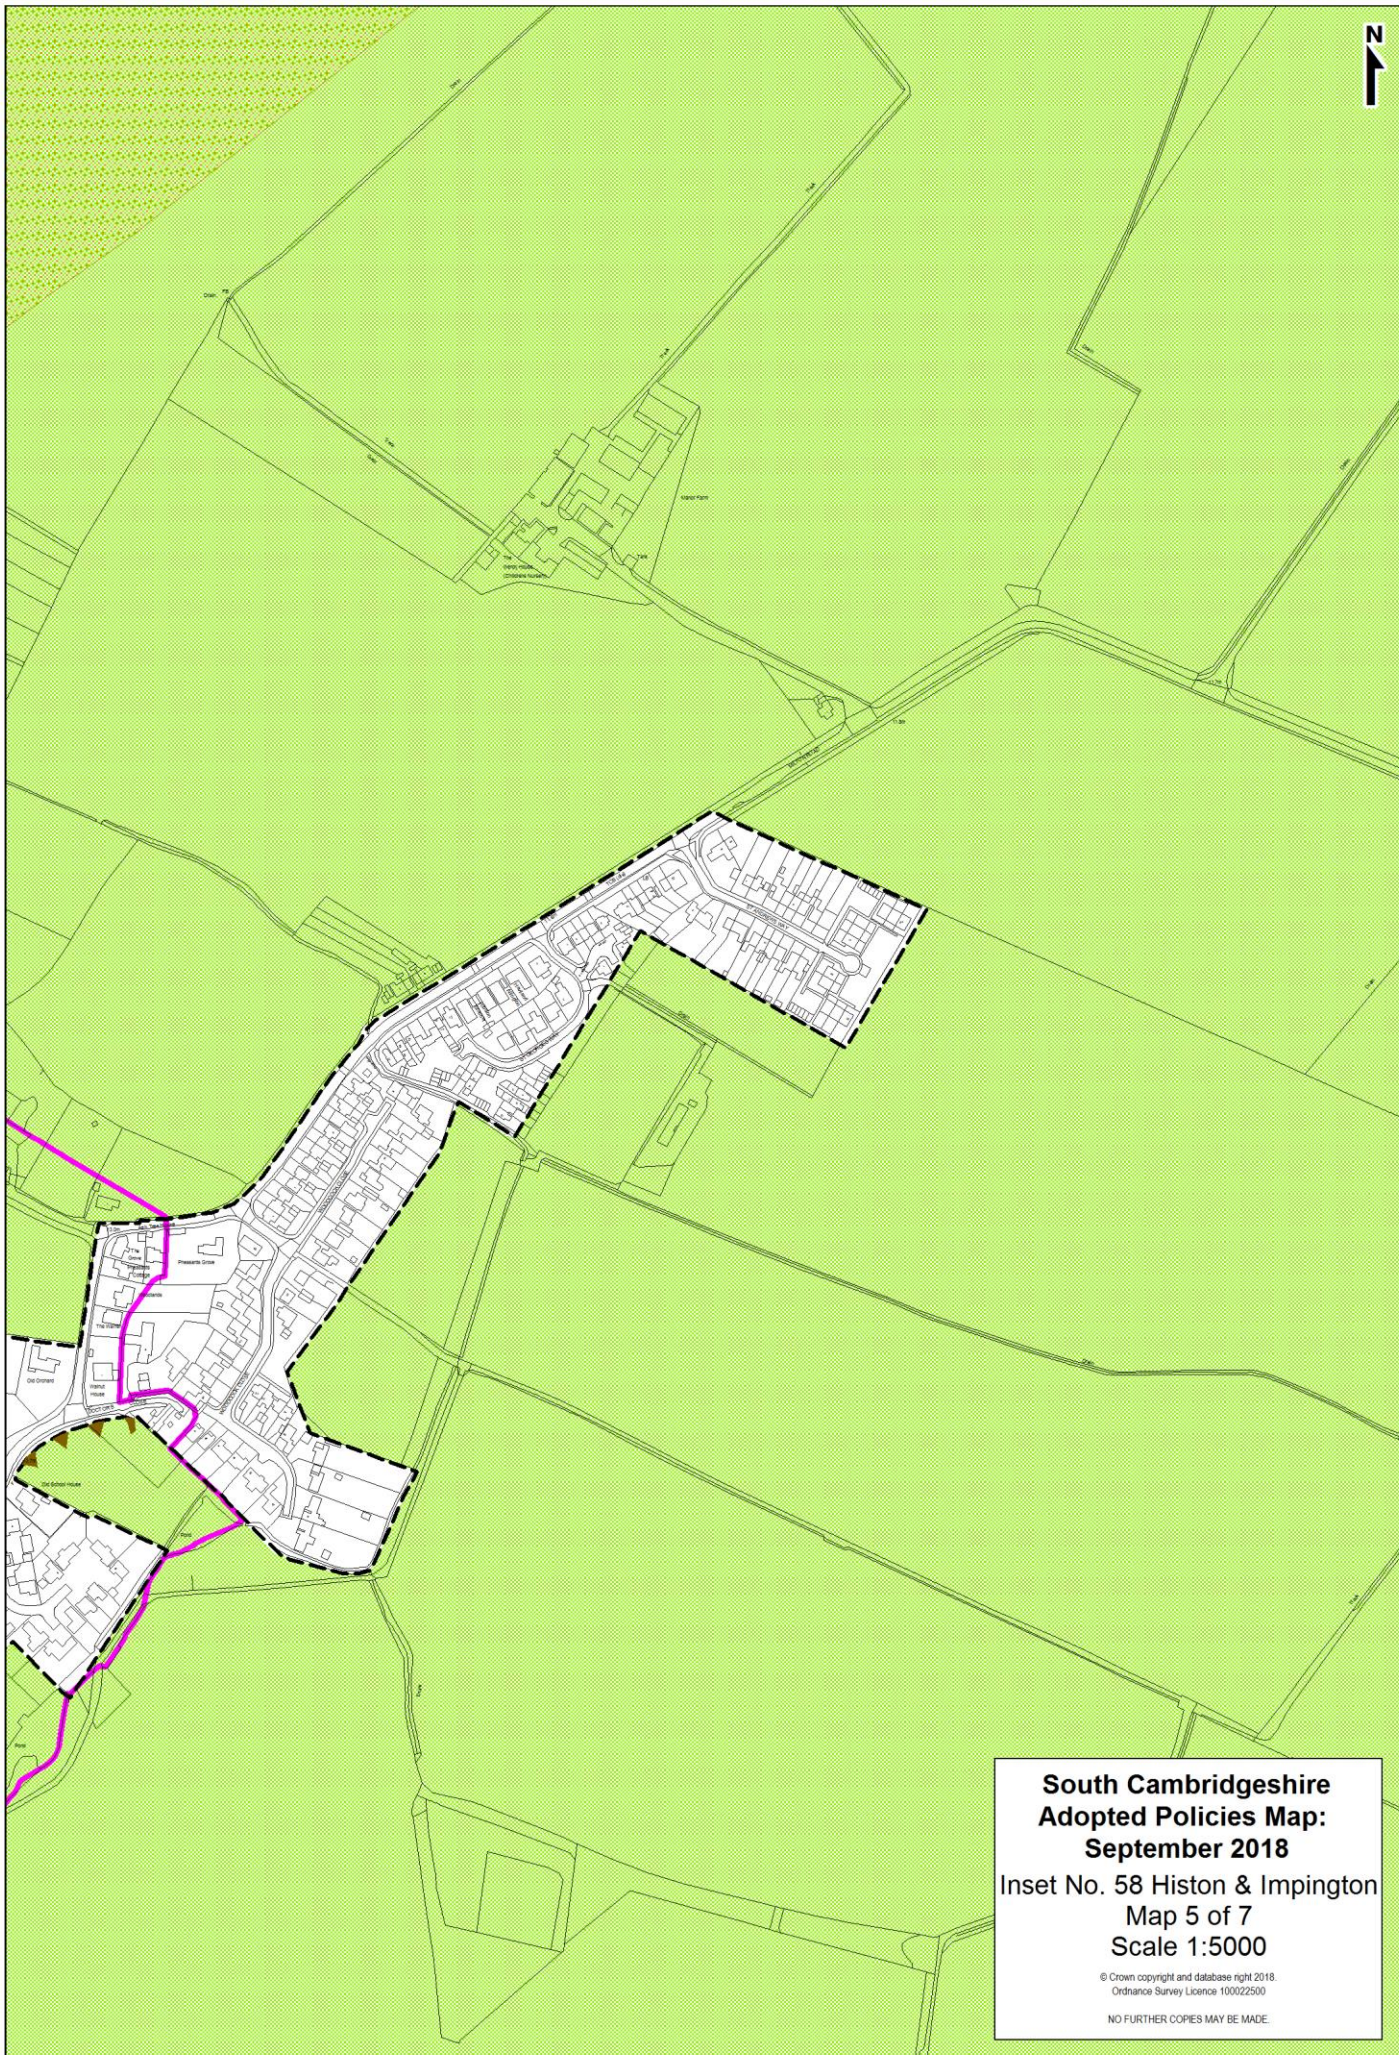

**South Cambridgeshire
Adopted Policies Map:
September 2018**
Inset No. 58 Histon & Impington
Map 5 of 7
Scale 1:5000

© Crown copyright and database right 2018.
Ordnance Survey Licence 100022500
NO FURTHER COPIES MAY BE MADE.