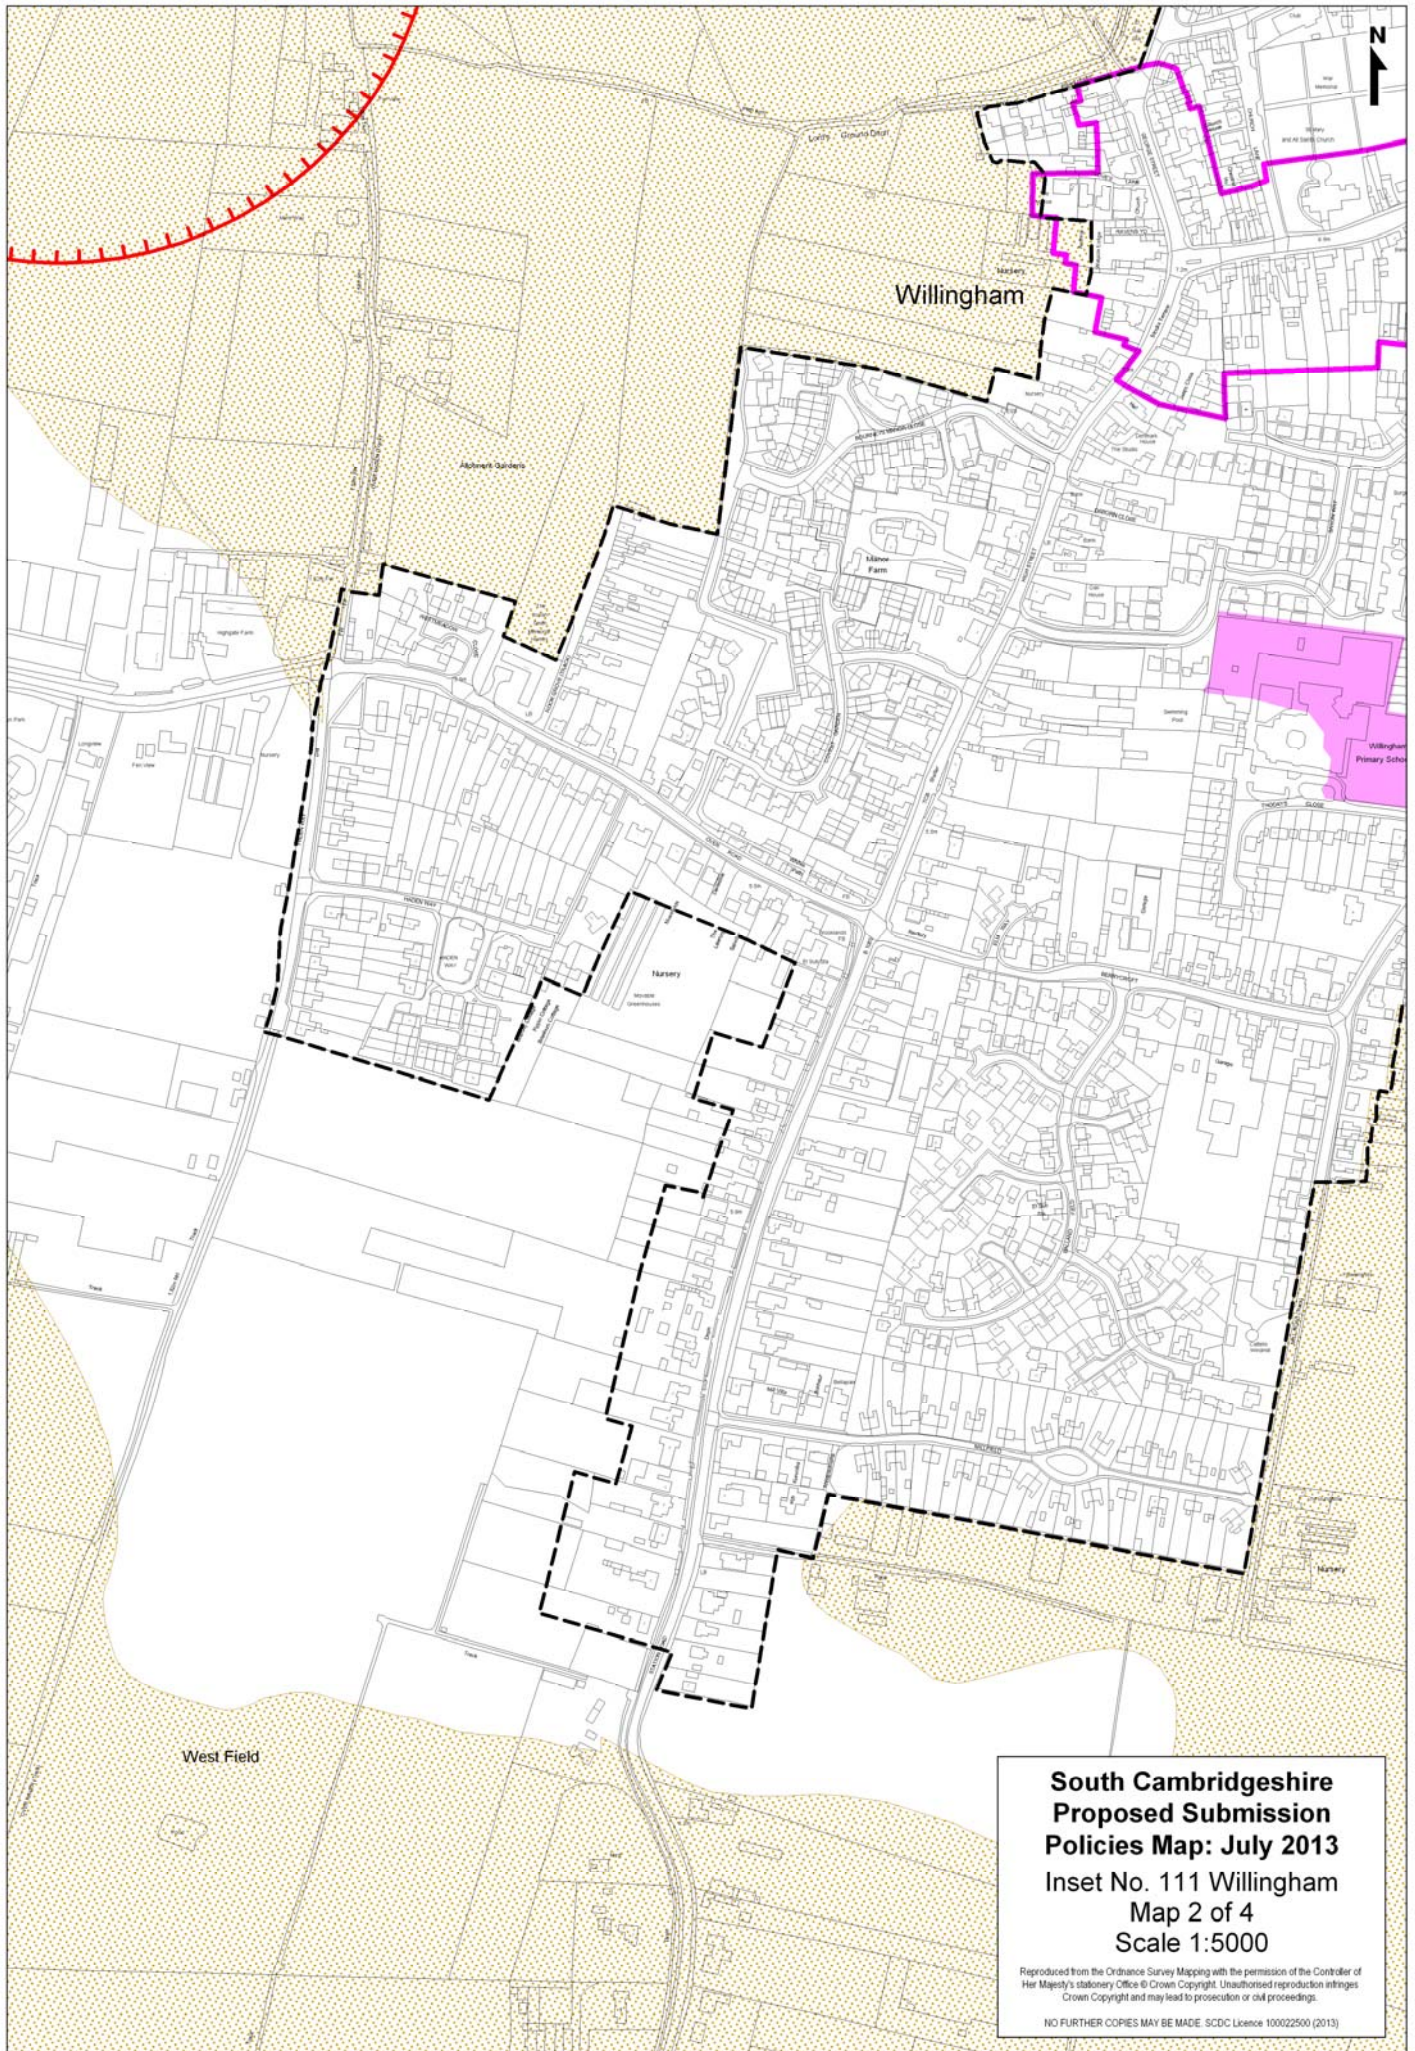

**South Cambridgeshire
Proposed Submission
Policies Map: July 2013**
Inset No. 111 Willingham
Map 2 of 4
Scale 1:5000