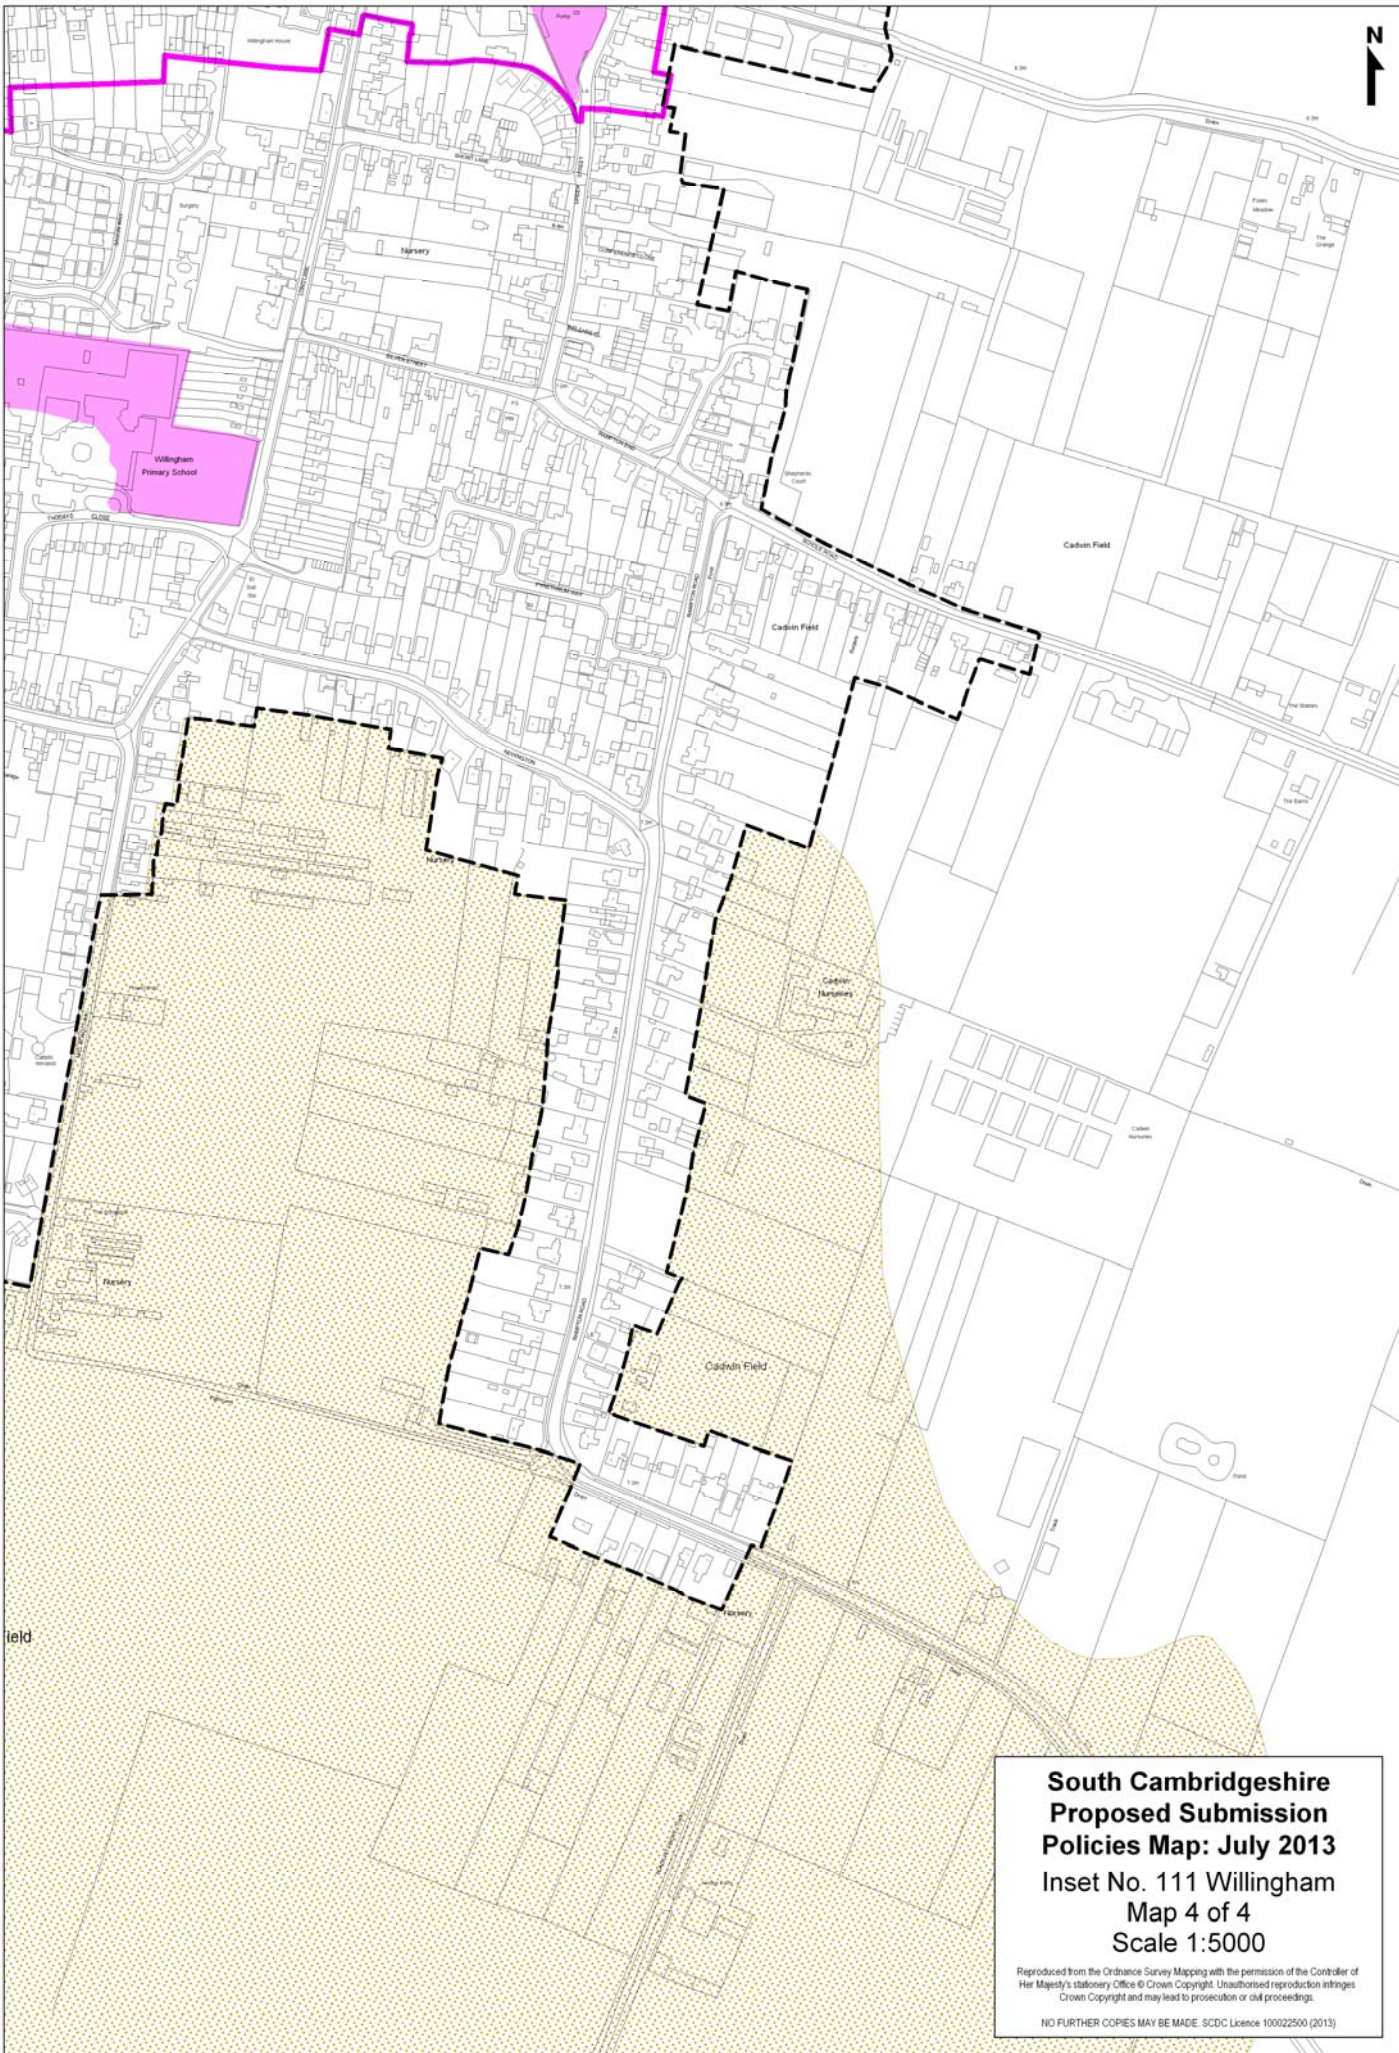

**South Cambridgeshire
Proposed Submission
Policies Map: July 2013**
Inset No. 111 Willingham
Map 4 of 4
Scale 1:5000