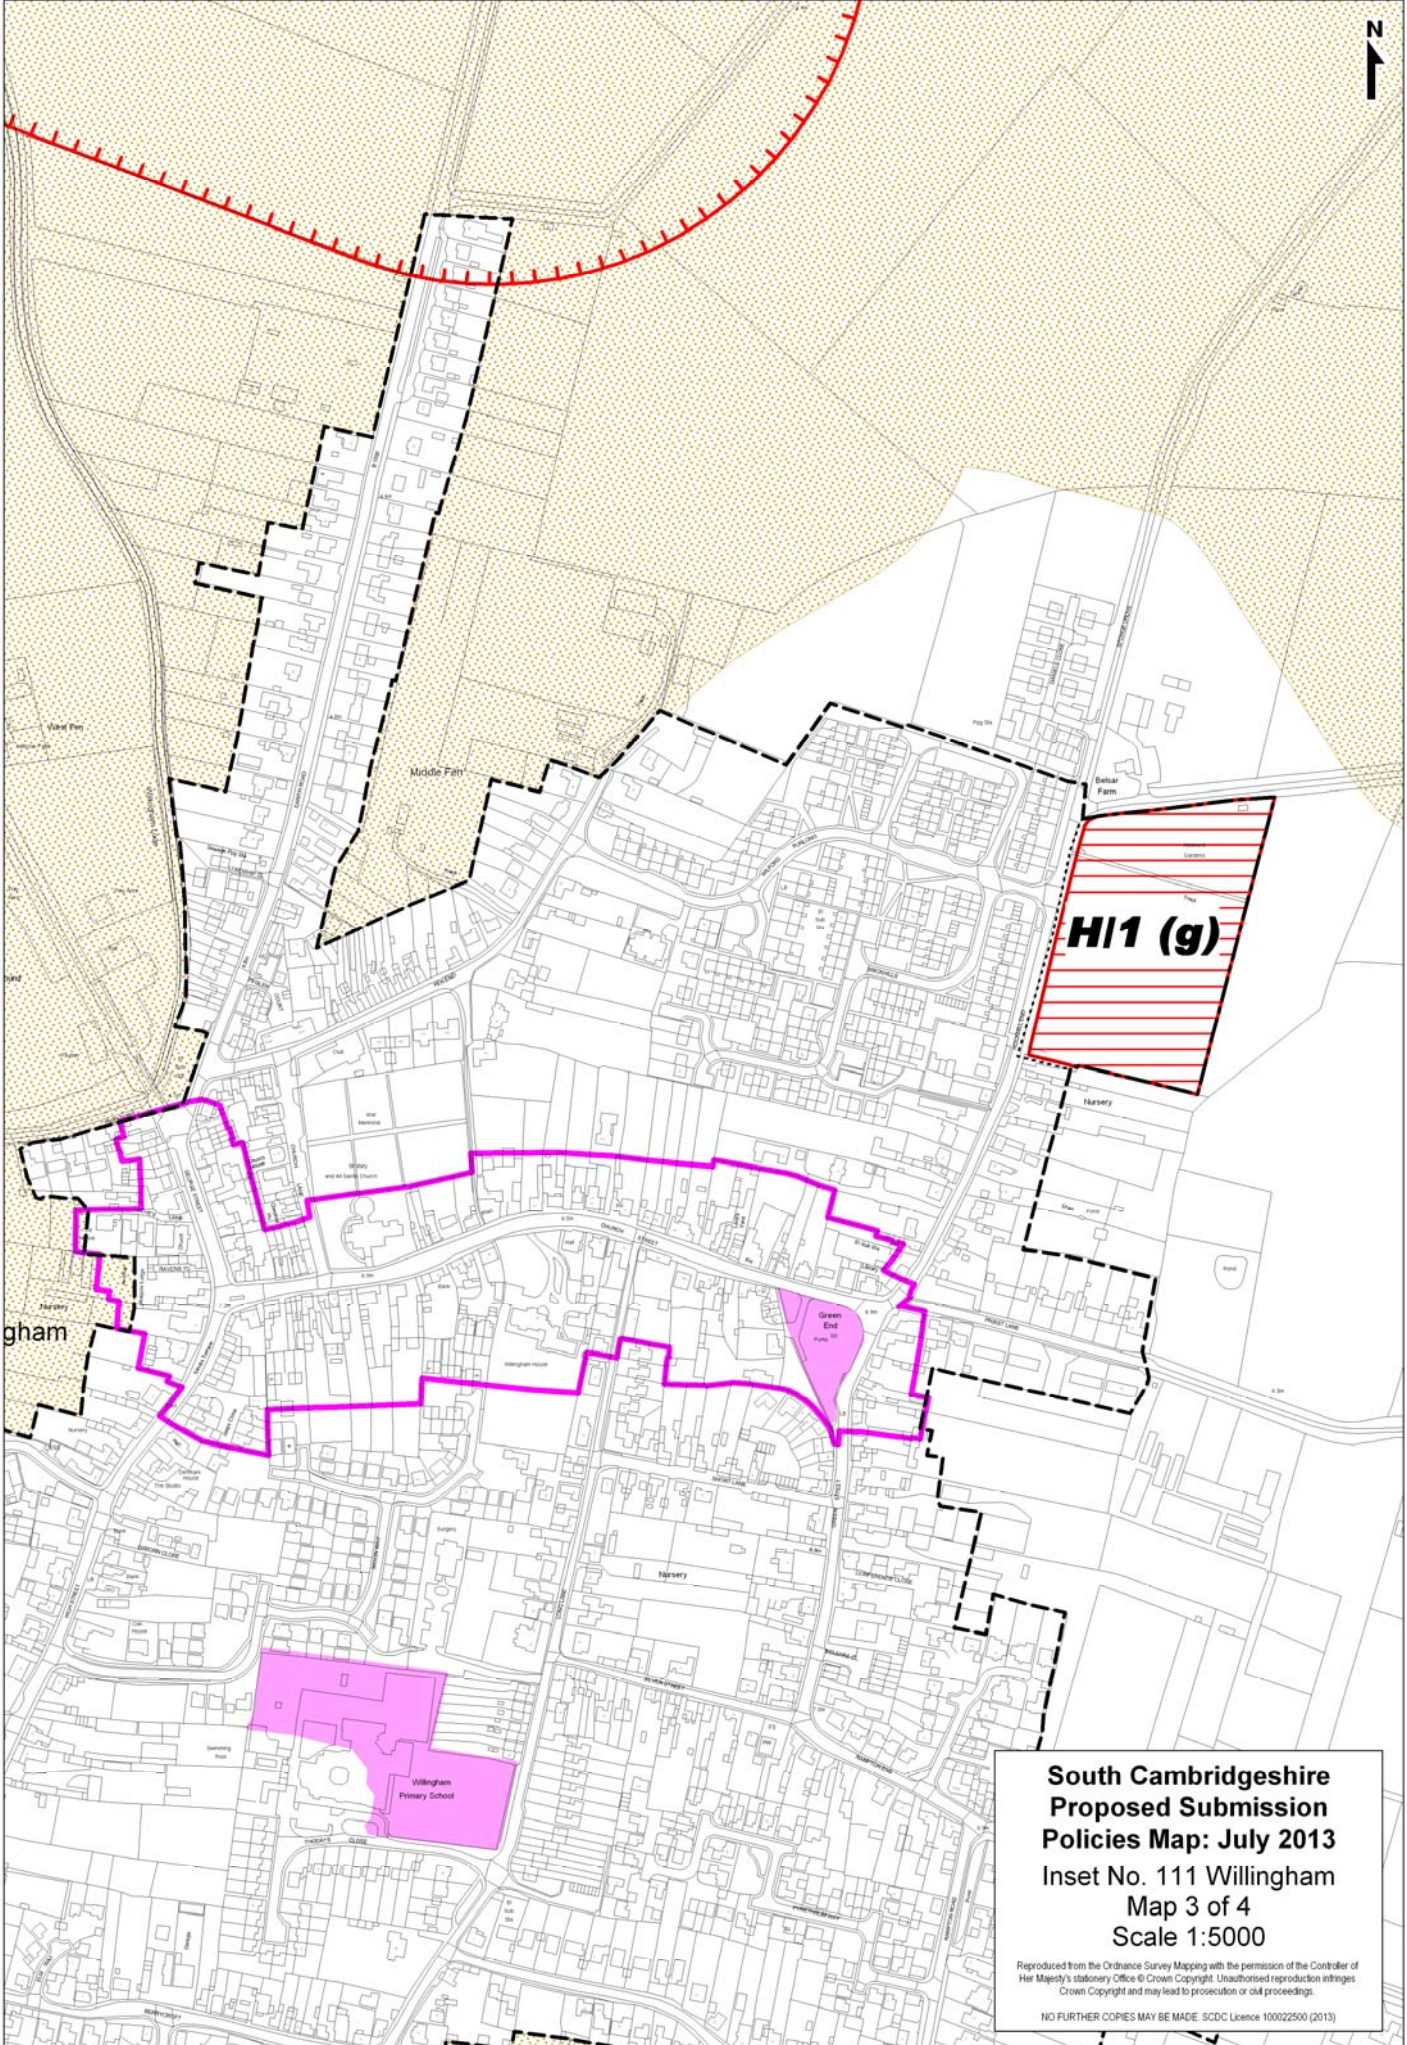

**South Cambridgeshire
Proposed Submission
Policies Map: July 2013**
Inset No. 111 Willingham
Map 3 of 4
Scale 1:5000