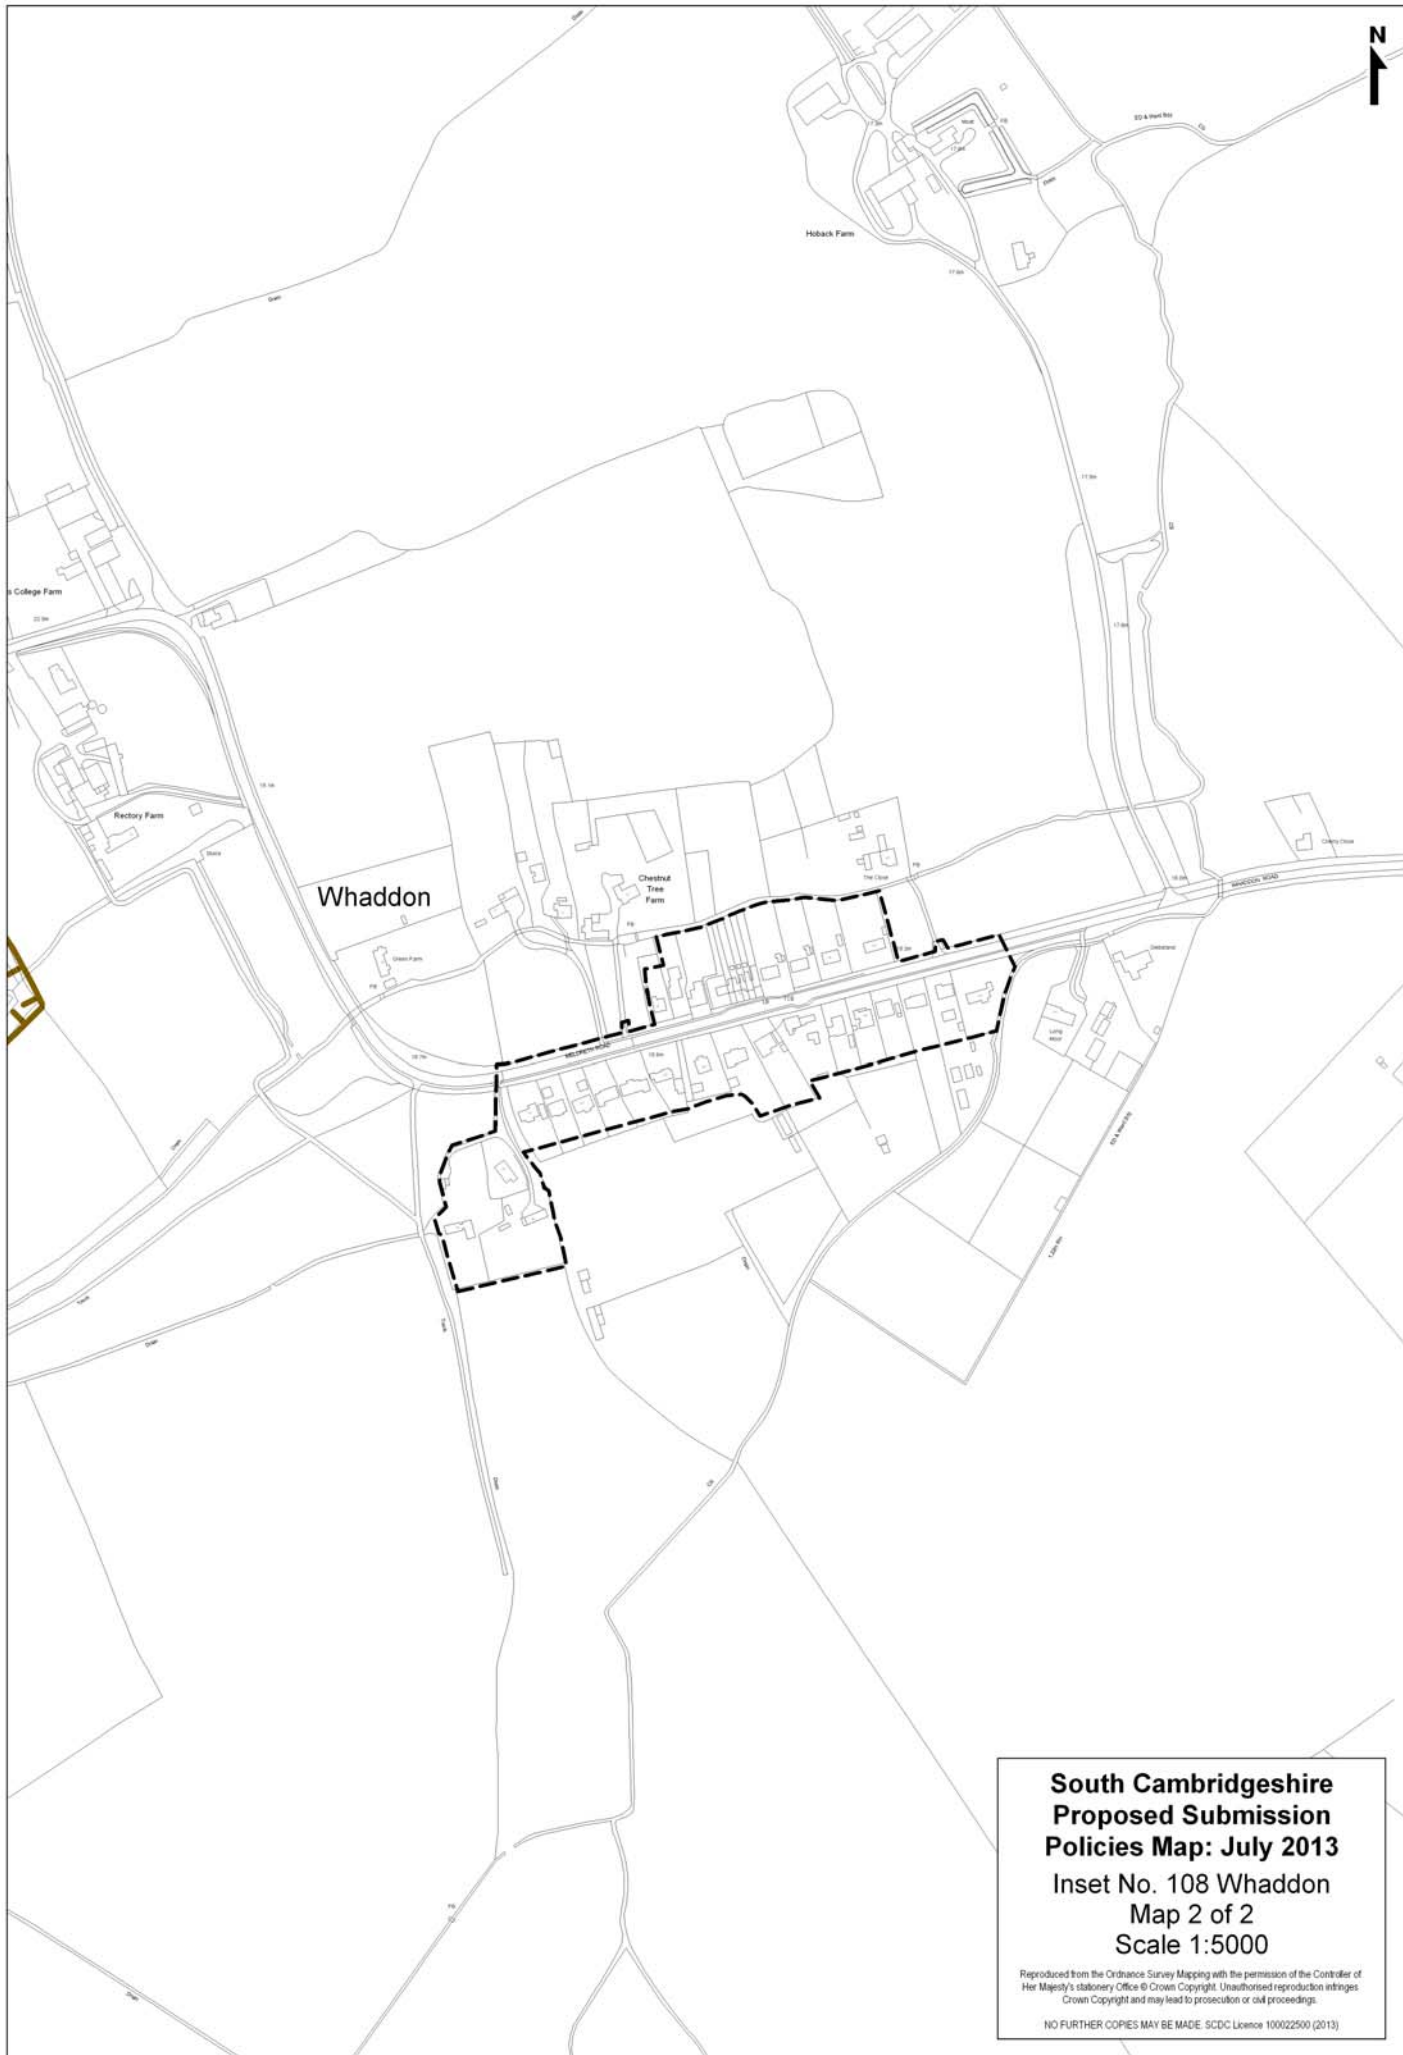

Whaddon

Hiback Farm

College Farm

Rectory Farm

Chestnut Tree Farm

The Close

**South Cambridgeshire
Proposed Submission
Policies Map: July 2013**
Inset No. 108 Whaddon
Map 2 of 2
Scale 1:5000